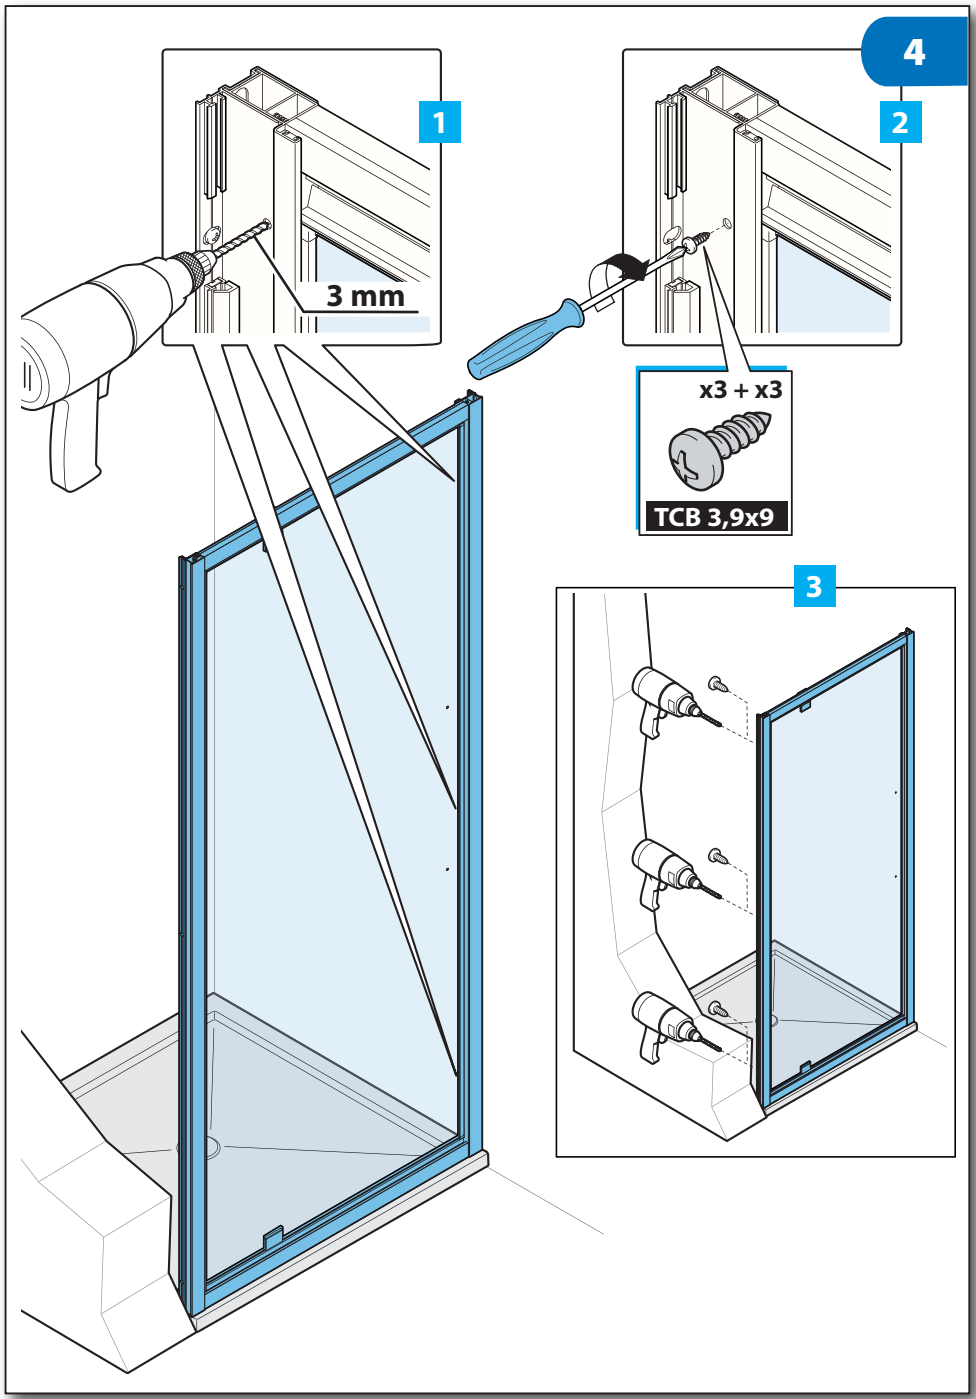

Please keep these instructions for aftercare and customer service details.

GUIDE TO INSTRUCTIONS

Installation PHASE

sequence of the OPERATIONS to be performed during a PHASE

PR2 component identification

Pivot enclosure	A Width (mm)	B Opening (mm)
700	650 - 700	450
760	710 - 760	475
800	750 - 800	500
900	850 - 900	550

Components

Tools necessary for installation

This product is heavy and may require two people to install

1

ATTENTION!

- Ensure tray is level and firm
- Tray **MUST** be sealed before enclosure installation begins
- It is recommended that shower enclosures are fitted onto a tiled wall surface.
- Wall fixing supplied are for solid wall construction
- Substitute suitable fixing as appropriate
- Door is not handed