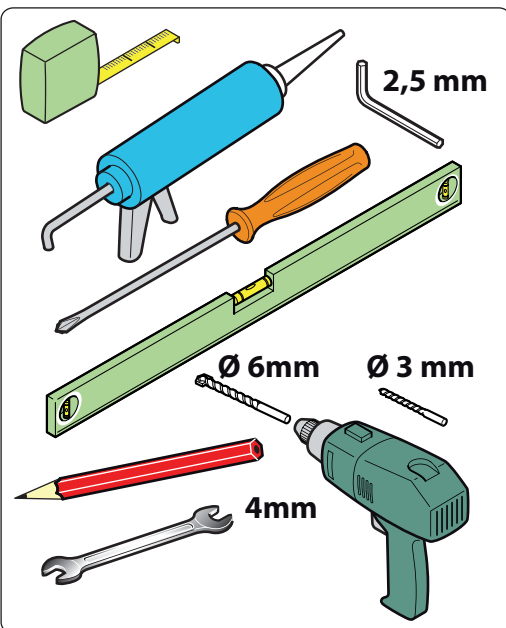

Please keep these instructions for aftercare and customer service details.

GUIDE TO INSTRUCTIONS

Installation PHASE

sequence of the OPERATIONS to be performed during a PHASE

PR2 component identification

Pivot enclosure	A Width (mm)	B Opening (mm)
700	650 - 700	450
760	710 - 760	475
800	750 - 800	500
900	850 - 900	550

Components

Tools necessary for installation

This product is heavy and may require two people to install

1

ATTENTION!

- Ensure tray is level and firm
- Tray **MUST** be sealed before enclosure installation begins
- It is recommended that shower enclosures are fitted onto a tiled wall surface.
- Wall fixing supplied are for solid wall construction
- Substitute suitable fixing as appropriate
- Door is not handed