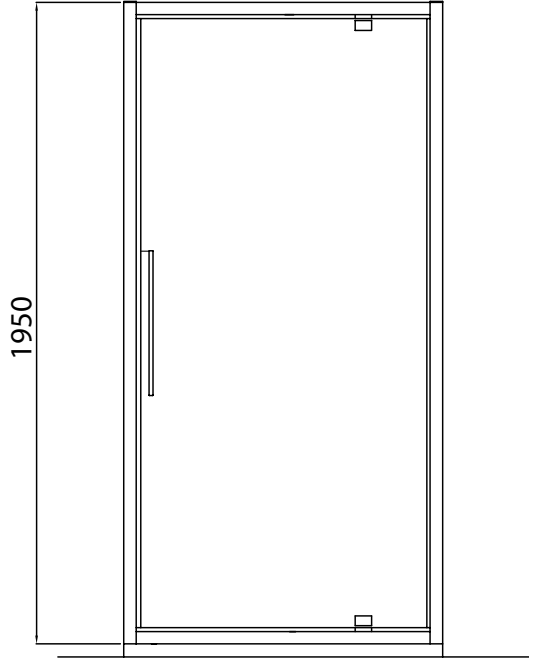

Please keep these instructions for aftercare and customer service details.

GUIDE TO INSTRUCTIONS

Installation PHASE

sequence of the OPERATIONS to be performed during a PHASE

PR2 component identification

Pivot enclosure	A Width (mm)	B Opening (mm)
700	650 - 700	450
760	710 - 760	475
800	750 - 800	500
900	850 - 900	550