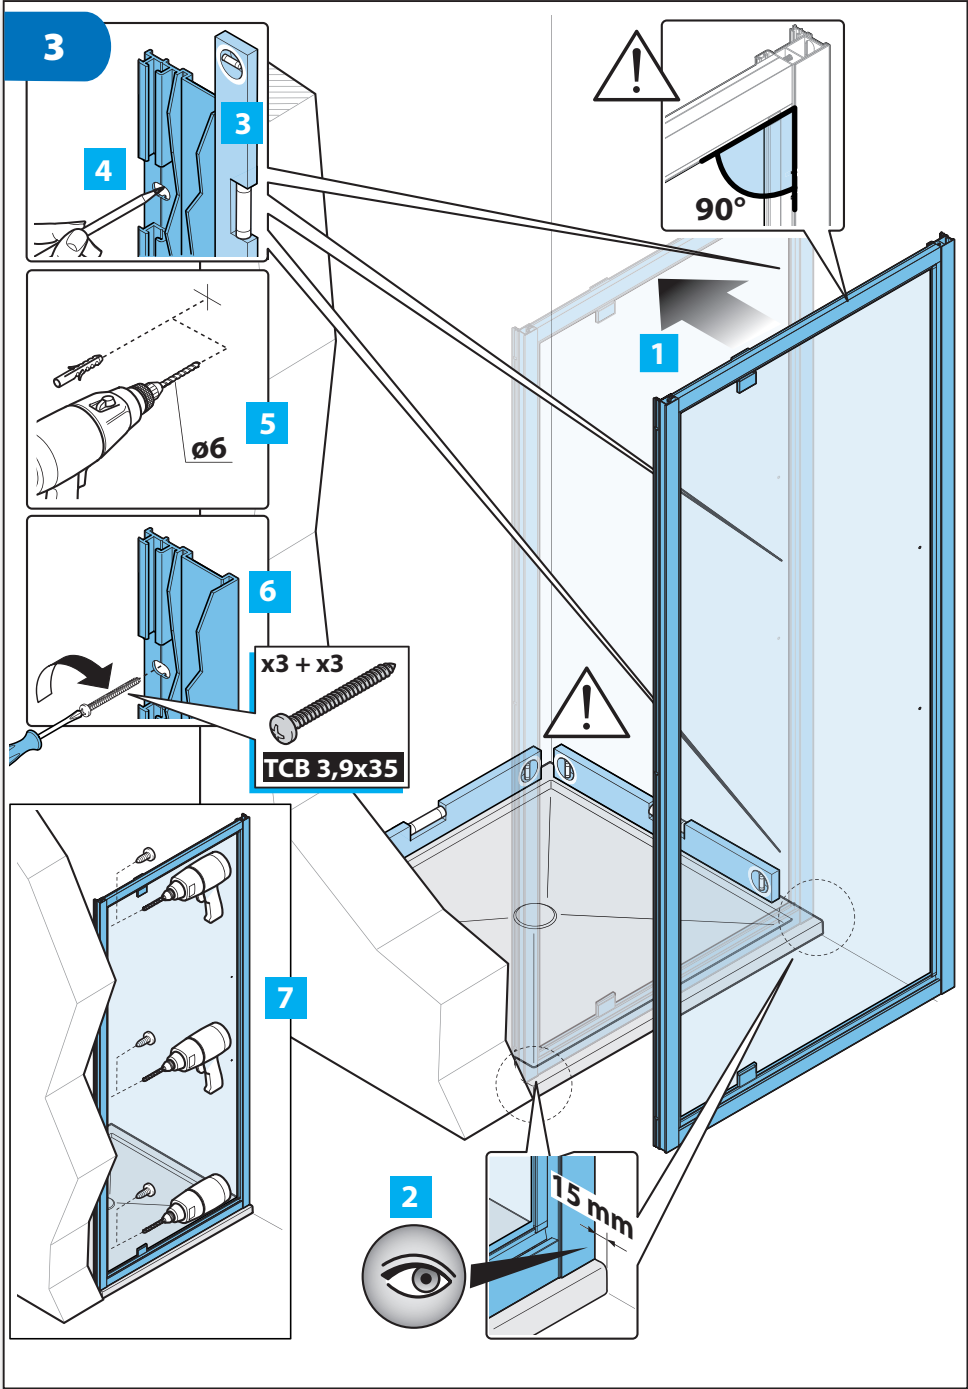

Please keep these instructions for aftercare and customer service details.

GUIDE TO INSTRUCTIONS

Installation PHASE

sequence of the OPERATIONS to be performed during a PHASE

PR2 component identification

Pivot enclosure	A Width (mm)	B Opening (mm)
700	650 - 700	450
760	710 - 760	475
800	750 - 800	500
900	850 - 900	550

Components

Tools necessary for installation

This product is heavy and may require two people to install

1

ATTENTION!

- Ensure tray is level and firm
- Tray **MUST** be sealed before enclosure installation begins
- It is recommended that shower enclosures are fitted onto a tiled wall surface.
- Wall fixing supplied are for solid wall construction
- Substitute suitable fixing as appropriate
- Door is not handed