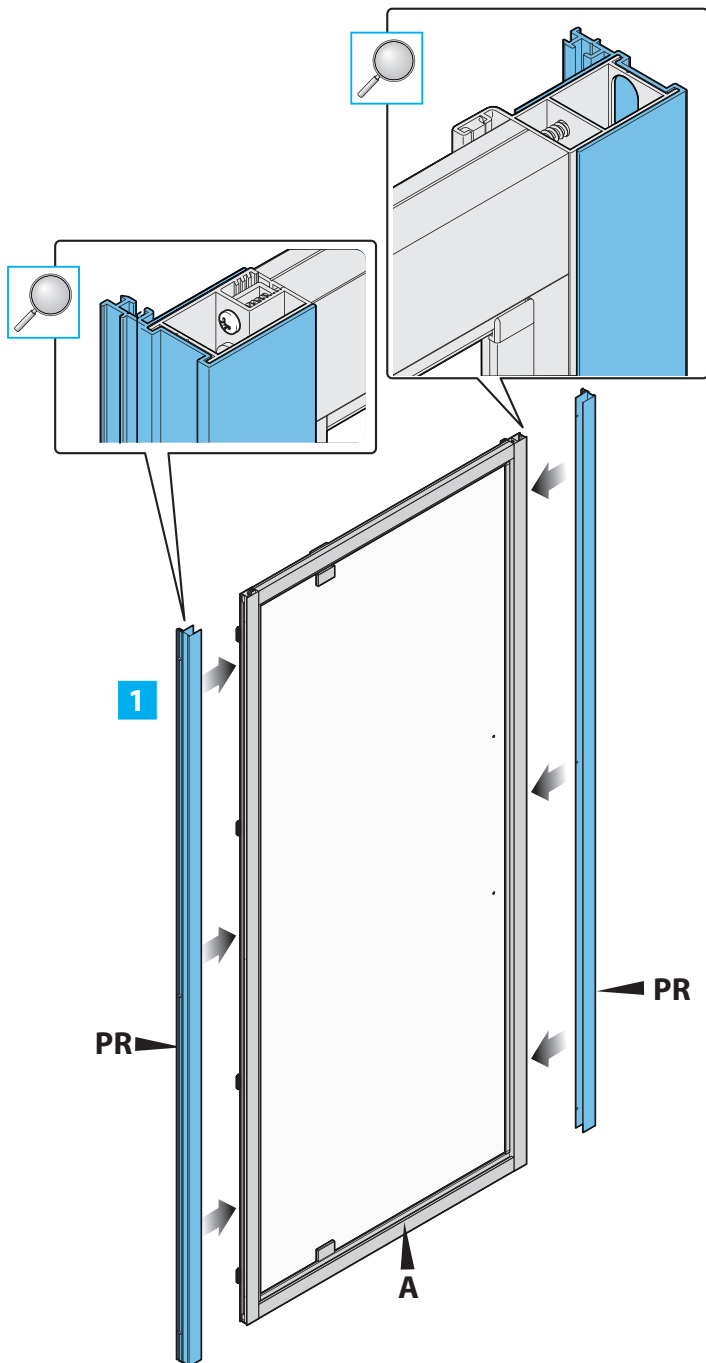

Please keep these instructions for aftercare and customer service details.

GUIDE TO INSTRUCTIONS

Installation PHASE

sequence of the OPERATIONS to be performed during a PHASE

PR2 component identification

Pivot enclosure	A Width (mm)	B Opening (mm)
700	650 - 700	450
760	710 - 760	475
800	750 - 800	500
900	850 - 900	550

Components

Tools necessary for installation

This product is heavy and may require two people to install

1

ATTENTION!

- Ensure tray is level and firm
- Tray **MUST** be sealed before enclosure installation begins
- It is recommended that shower enclosures are fitted onto a tiled wall surface.
- Wall fixing supplied are for solid wall construction
- Substitute suitable fixing as appropriate
- Door is not handed