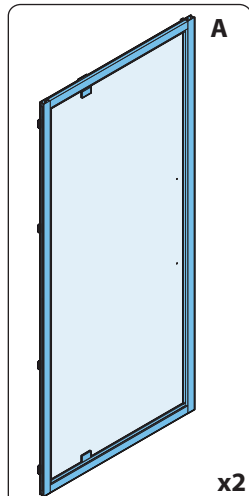

Please keep these instructions for aftercare and customer service details.

GUIDE TO INSTRUCTIONS

Installation PHASE

sequence of the OPERATIONS to be performed during a PHASE

PR2 component identification

Pivot enclosure	A Width (mm)	B Opening (mm)
700	650 - 700	450
760	710 - 760	475
800	750 - 800	500
900	850 - 900	550

Components

Tools necessary for installation

This product is heavy and may require two people to install

1

ATTENTION!

- Ensure tray is level and firm
- Tray **MUST** be sealed before enclosure installation begins
- It is recommended that shower enclosures are fitted onto a tiled wall surface.
- Wall fixing supplied are for solid wall construction
- Substitute suitable fixing as appropriate
- Door is not handed