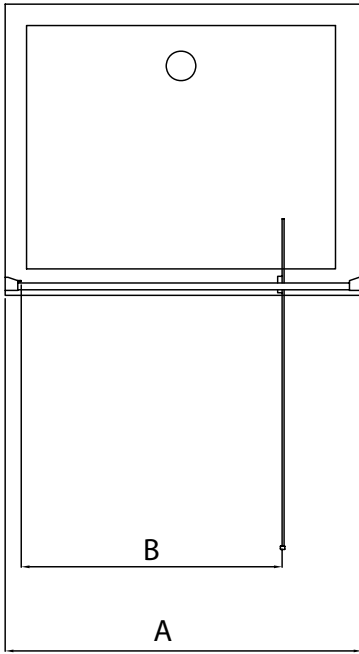

Please keep these instructions for aftercare and customer service details.

GUIDE TO INSTRUCTIONS

Installation PHASE

sequence of the OPERATIONS to be performed during a PHASE

PR2 component identification

Pivot enclosure	A Width (mm)	B Opening (mm)
700	650 - 700	450
760	710 - 760	475
800	750 - 800	500
900	850 - 900	550