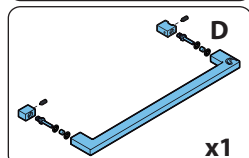

Please keep these instructions for aftercare and customer service details.

GUIDE TO INSTRUCTIONS

Installation PHASE

sequence of the OPERATIONS to be performed during a PHASE

PR2 component identification

Pivot enclosure	A Width (mm)	B Opening (mm)
700	650 - 700	450
760	710 - 760	475
800	750 - 800	500
900	850 - 900	550

Components

Tools necessary for installation

This product is heavy and may require two people to install

1

ATTENTION!

- Ensure tray is level and firm
- Tray **MUST** be sealed before enclosure installation begins
- It is recommended that shower enclosures are fitted onto a tiled wall surface.
- Wall fixing supplied are for solid wall construction
- Substitute suitable fixing as appropriate
- Door is not handed