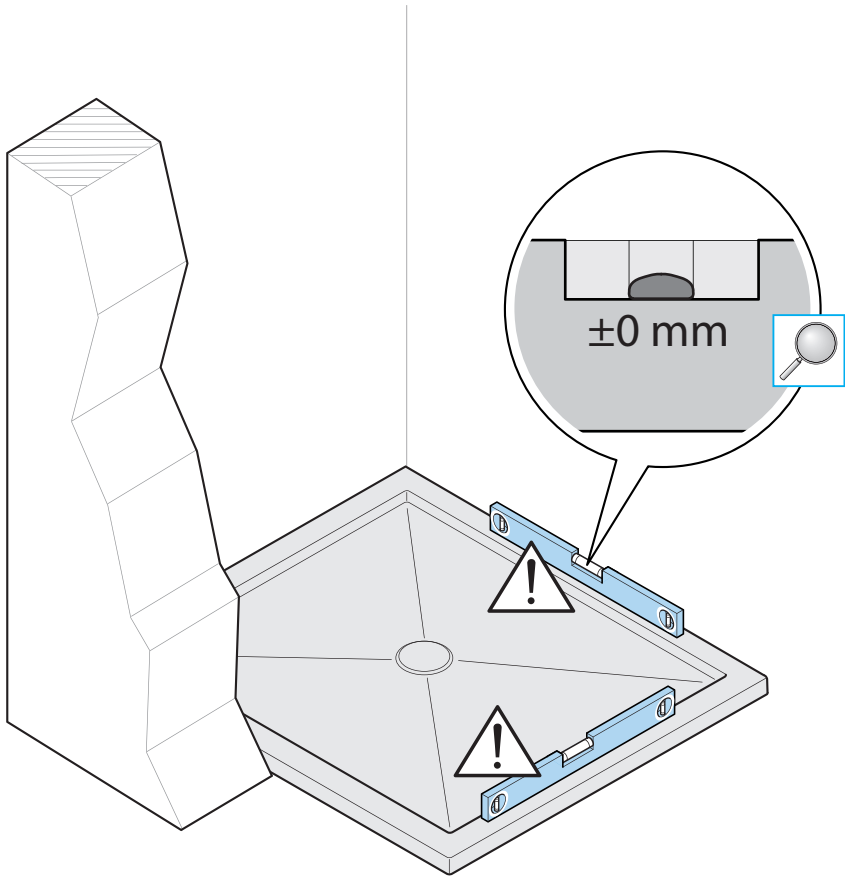

Please keep these instructions for aftercare and customer service details.

GUIDE TO INSTRUCTIONS

Installation PHASE

sequence of the OPERATIONS to be performed during a PHASE

PR2 component identification

Pivot enclosure	A Width (mm)	B Opening (mm)
700	650 - 700	450
760	710 - 760	475
800	750 - 800	500
900	850 - 900	550

Components

Tools necessary for installation

This product is heavy and may require two people to install

1

ATTENTION!

- Ensure tray is level and firm
- Tray **MUST** be sealed before enclosure installation begins
- It is recommended that shower enclosures are fitted onto a tiled wall surface.
- Wall fixing supplied are for solid wall construction
- Substitute suitable fixing as appropriate
- Door is not handed