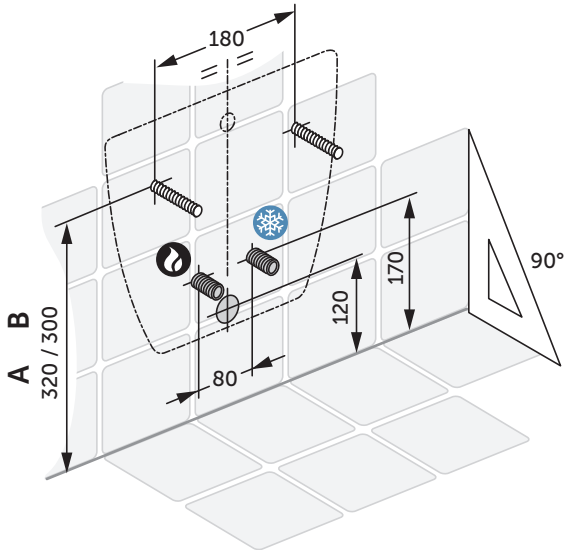

T3504
T3552

360 x 530 x 300

1

2

3

4

5

Corporate Village – Gent Building
Da Vincilaan 2
1935 Zaventem
Belgium