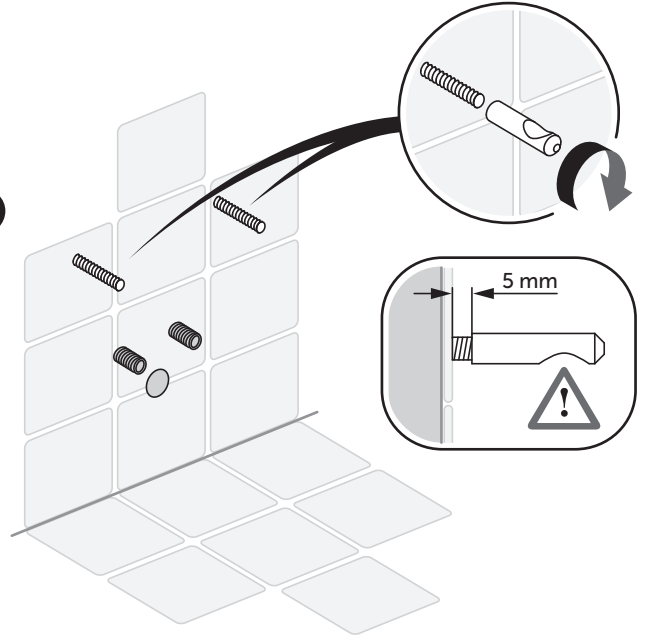

T3504
T3552

360 x 530 x 300

1

2

3

4

5

Corporate Village – Gent Building
Da Vincilaan 2
1935 Zaventem
Belgium