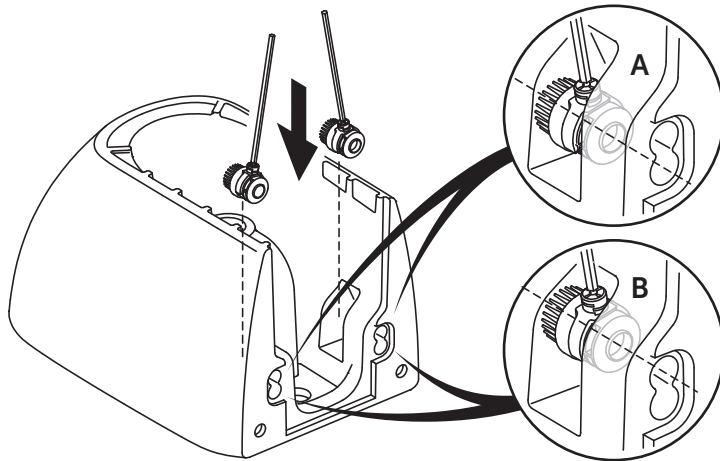

T3504
T3552

360 x 530 x 300

1

2

3

4

5

Corporate Village – Gent Building
Da Vincilaan 2
1935 Zaventem
Belgium