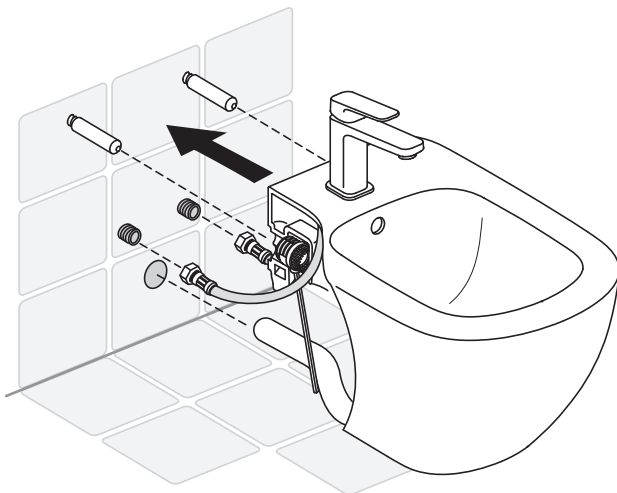

T3504
T3552

360 x 530 x 300

1

2

3

4

5

Corporate Village – Gent Building
Da Vincilaan 2
1935 Zaventem
Belgium