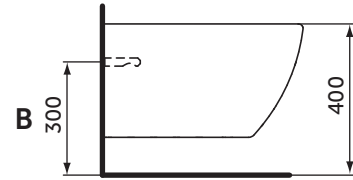

T3504
T3552

360 x 530 x 300

1

2

3

4

5

Corporate Village – Gent Building
Da Vincilaan 2
1935 Zaventem
Belgium