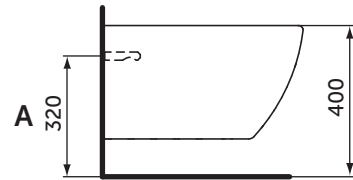

T3504
T3552

360 x 530 x 300

1

2

3

4

5

Corporate Village – Gent Building
Da Vincilaan 2
1935 Zaventem
Belgium