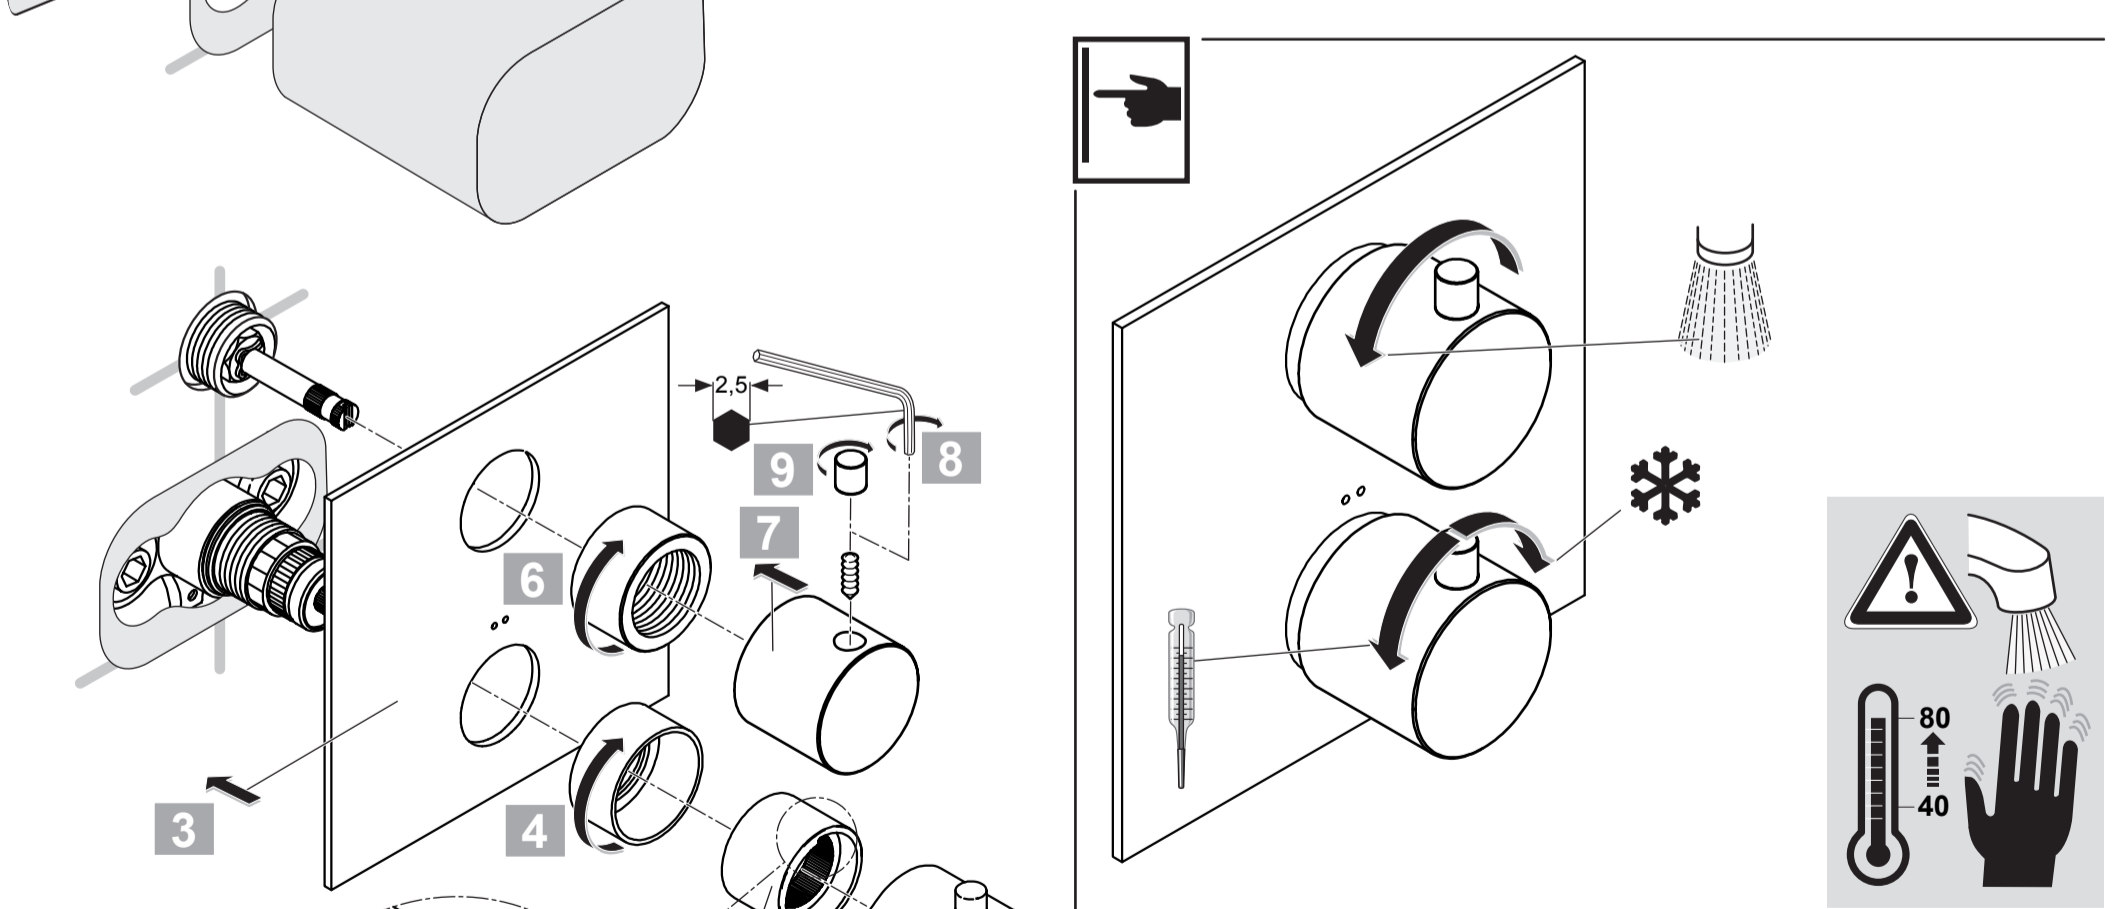

JADO

GEOMETRY
 F 1361 AA F 1373 AA

0811 / A 865 909
 (+ A 865 613)
 Made in Germany

Ideal Standard International BVBA
 Chaussée de Wavre, 1789 - box 15
 1160 Bruxelles
 Belgium

www.idealstandardinternational.com