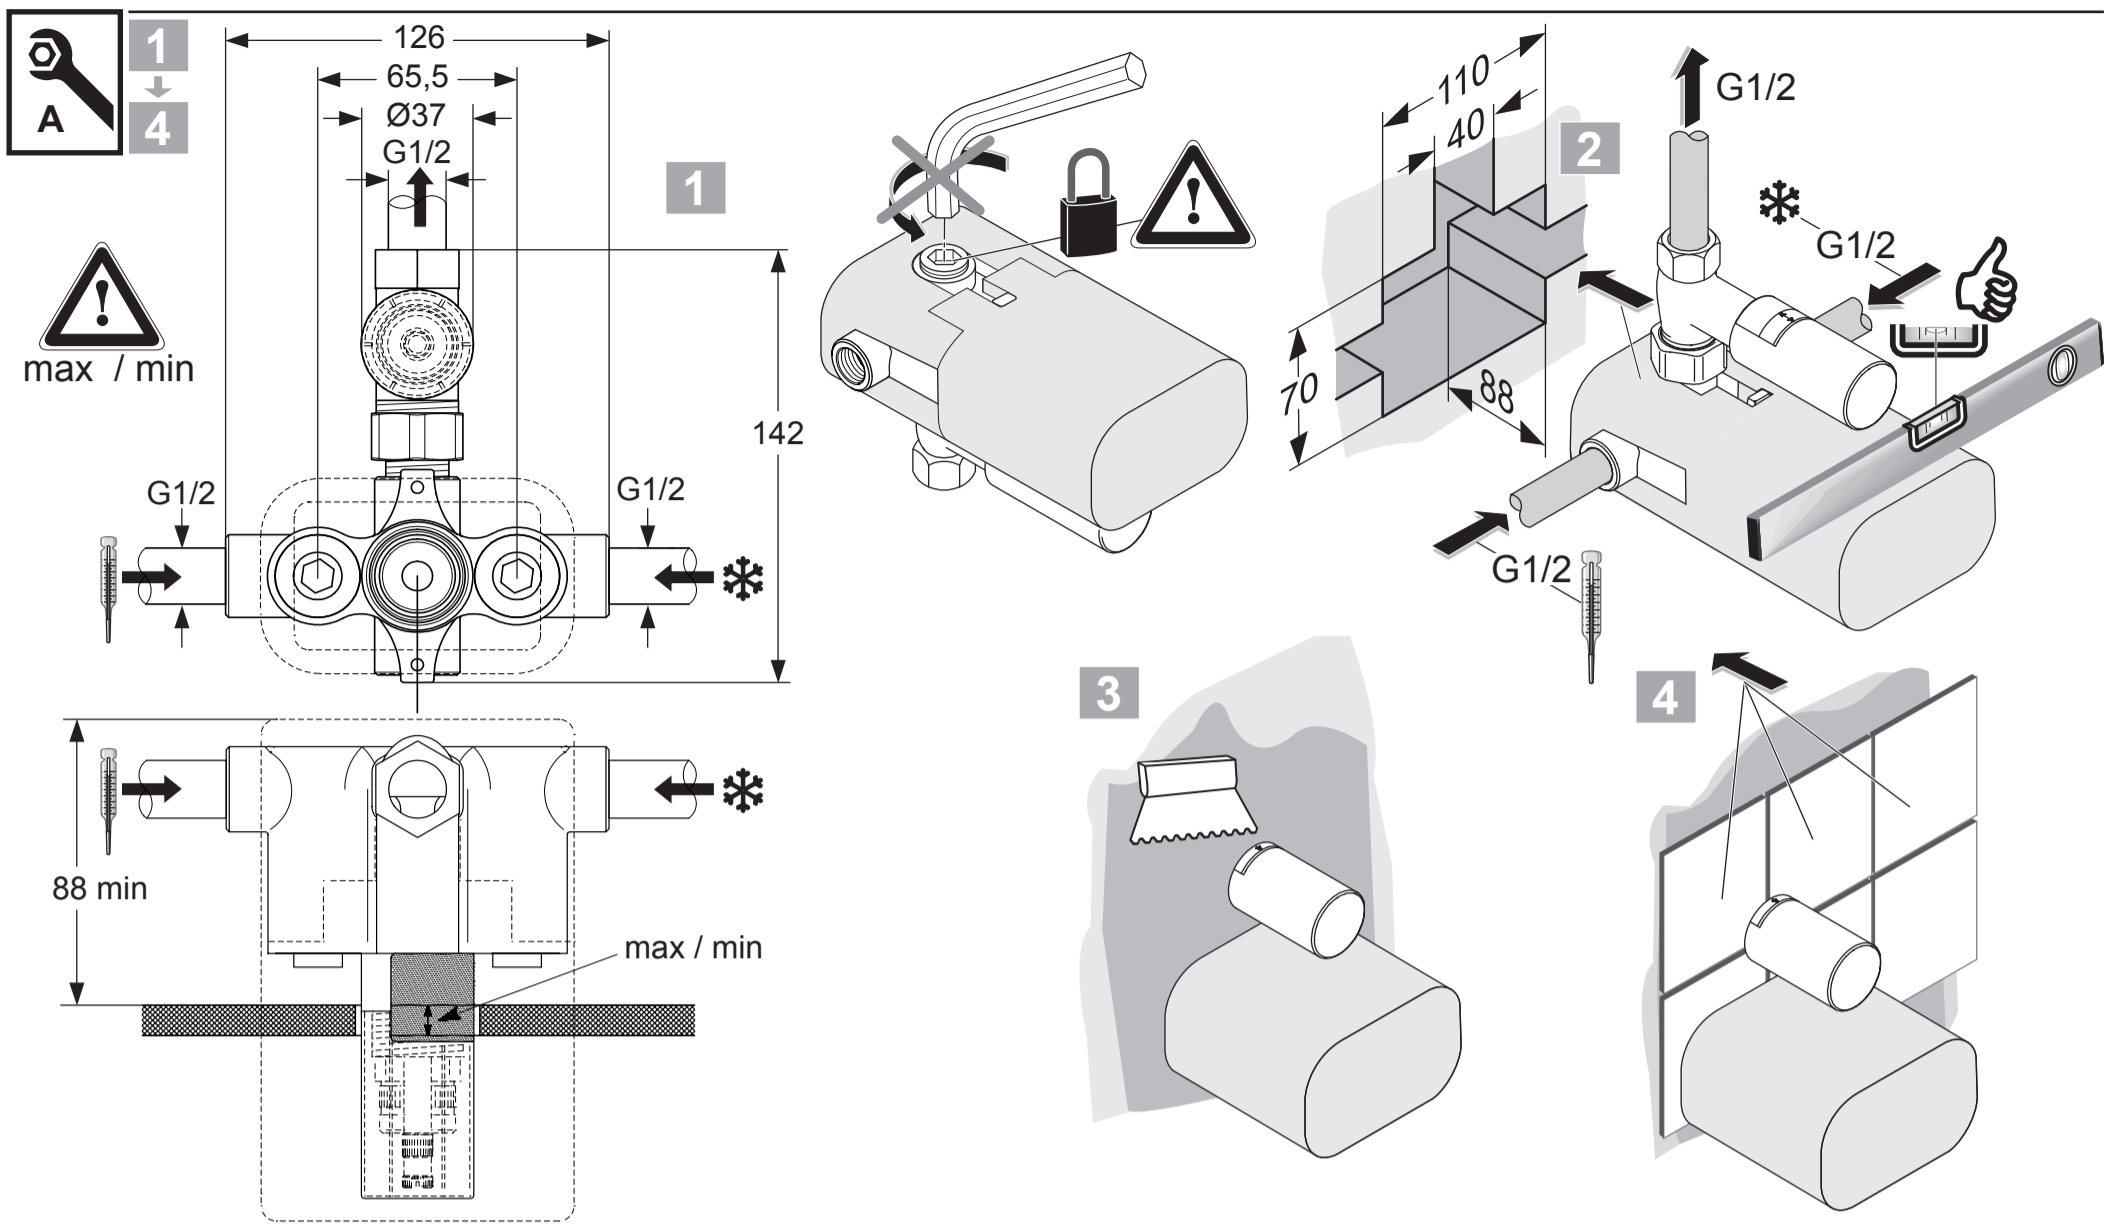

JADO

GEOMETRY
 F 1361 AA F 1373 AA

0811 / A 865 909
 (+ A 865 613)
 Made in Germany

Ideal Standard International BVBA
 Chaussée de Wavre, 1789 - box 15
 1160 Bruxelles
 Belgium

www.idealstandardinternational.com