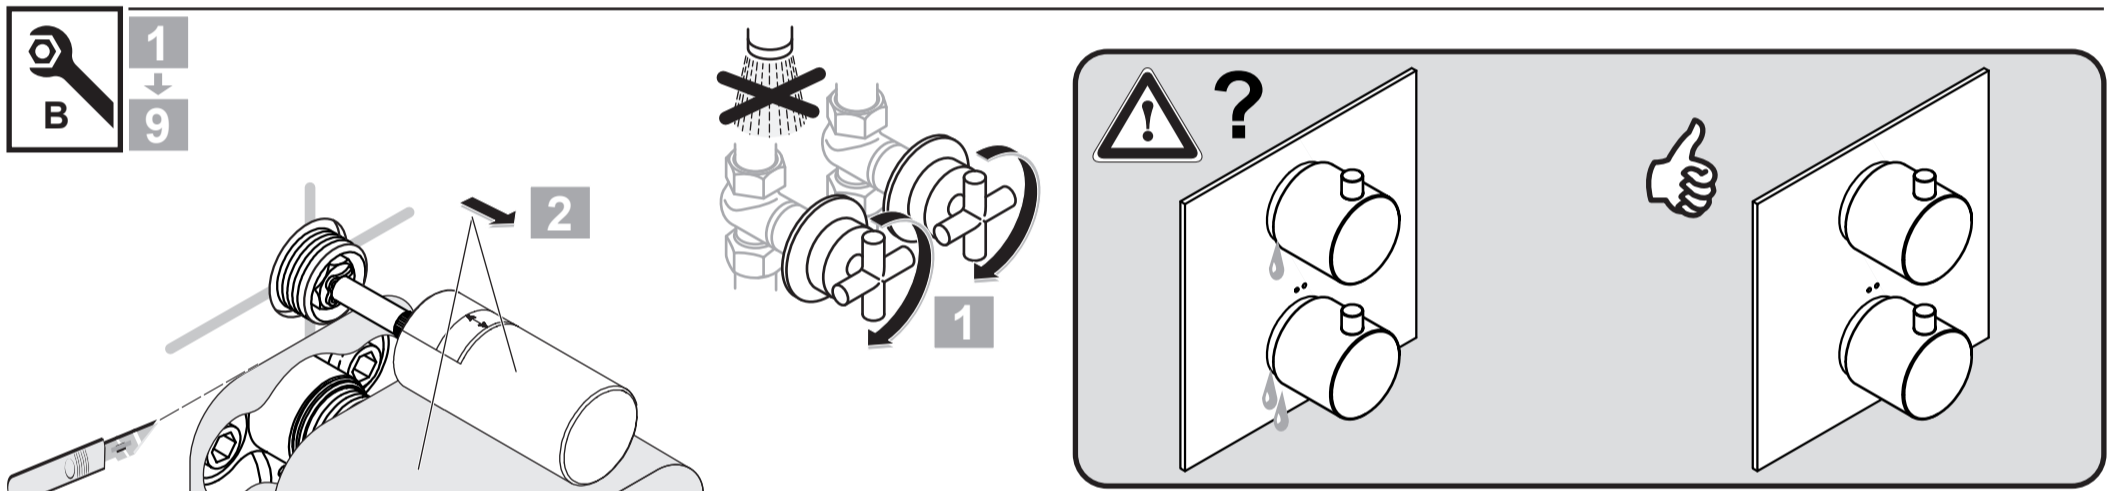

JADO

GEOMETRY
 F 1361 AA F 1373 AA

0811 / A 865 909
 (+ A 865 613)
 Made in Germany

Ideal Standard International BVBA
 Chaussée de Wavre, 1789 - box 15
 1160 Bruxelles
 Belgium

www.idealstandardinternational.com