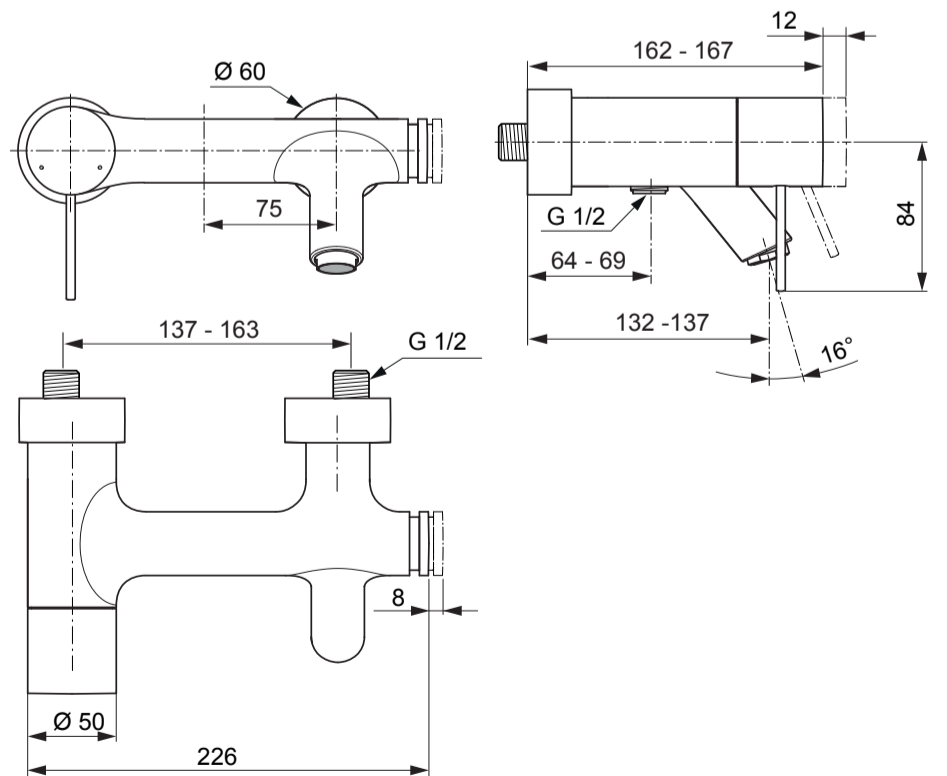

Ideal Standard International NV
Corporate Village - Gent Building
Da Vincilaan 2
1935 Zaventem
Belgium

www.idealstandardinternational.com