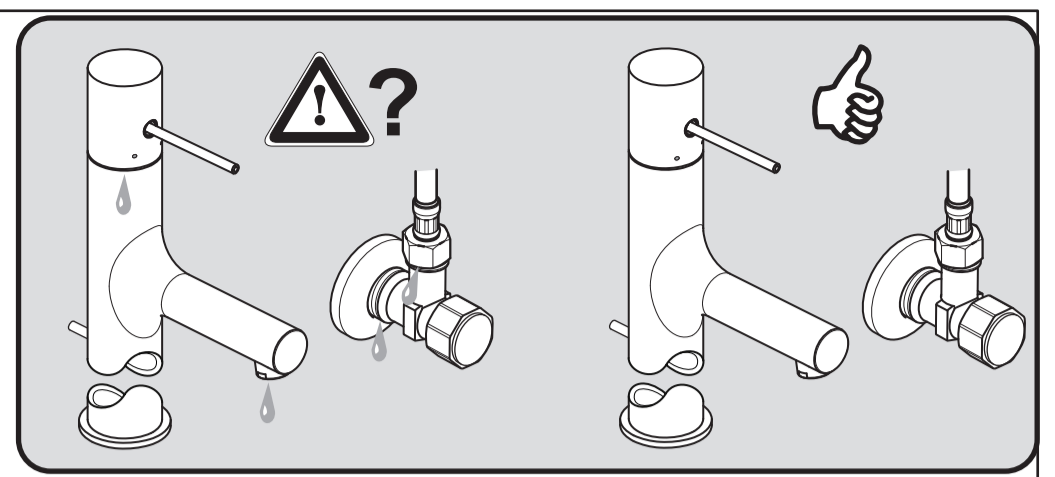

sottini

**VALSURA**

**A 6637 ..**

0116 / A 868 138  
 (+ A 866 385)  
 Made in Germany

Ideal Standard International NV  
 Corporate Village - Gent Building  
 Da Vincilaan 2  
 1935 Zaventem  
 Belgium

[www.idealstandardinternational.com](http://www.idealstandardinternational.com)