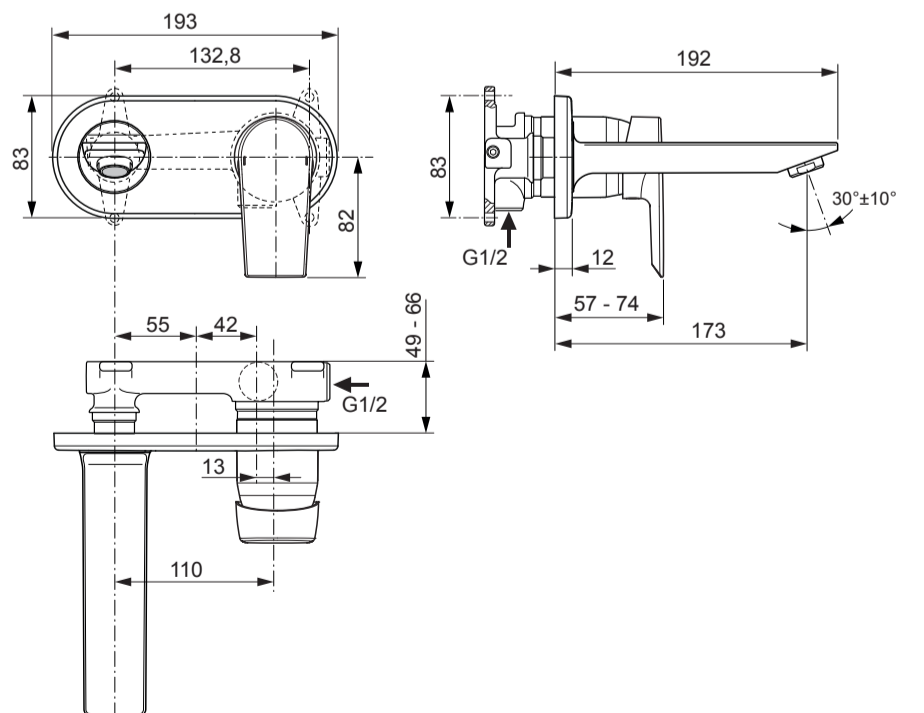

Ideal Standard International NV
Corporate Village - Gent Building
Da Vincilaan 2
1935 Zaventem
Belgium

www.idealstandardinternational.com