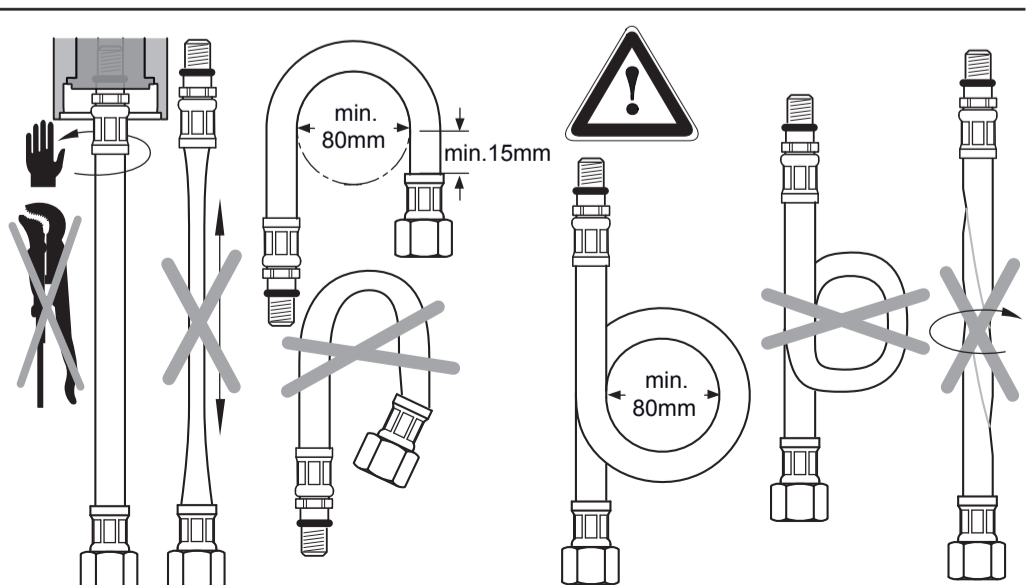

**A6566
 A6568**

**A6555
 A6557
 A6559**

A6563

**A6573
 A6575**

Ideal Standard International BVBA
 Corporate Village - Gent Building
 Da Vincilaan 2
 1935 Zaventem
 Belgium

www.idealstandardinternational.com