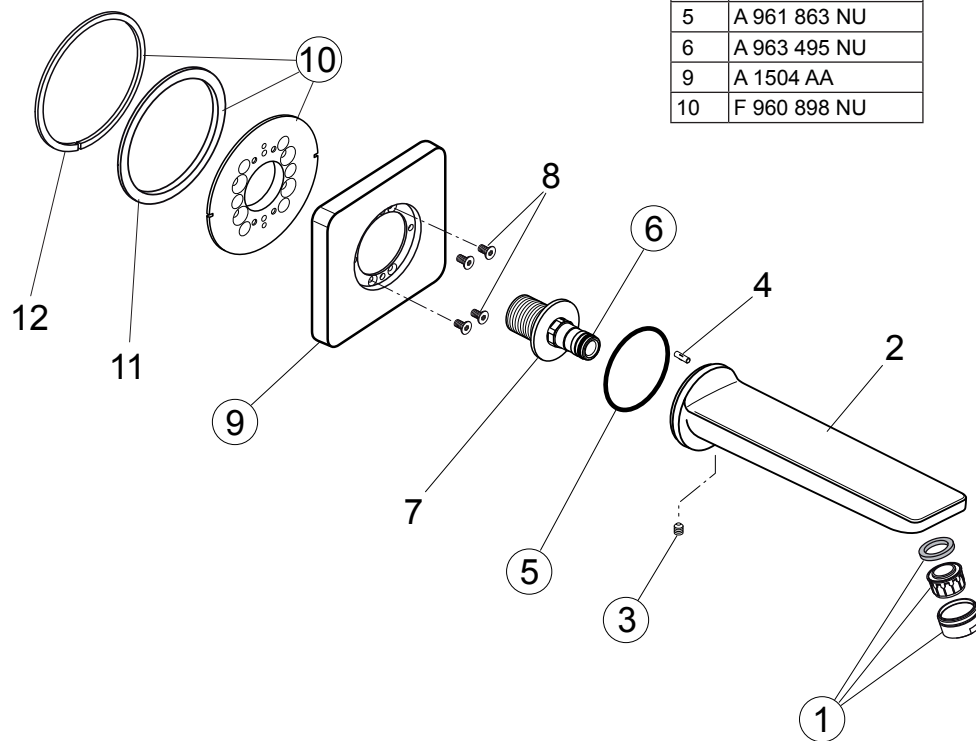

sottini

LAMBRO A 6523 ..

0715 / A 868 054
(+ A 866 385)
Made in Germany

Pos.	Part No.
1	B 961 059 AA
3	A 962 625 NU
5	A 961 863 NU
6	A 963 495 NU
9	A 1504 AA
10	F 960 898 NU

Ideal Standard International BVBA
Corporate Village - Gent Building
Da Vincilaan 2
1935 Zaventem
Belgium

www.idealstandardinternational.com

 P	bar			Q (3 bar) 
 T	°C			l/min
				27