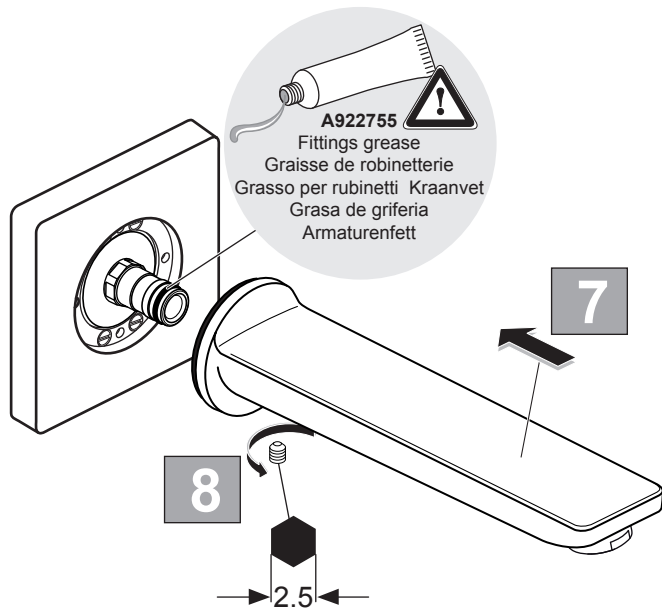

P	bar			Q (3 bar)
T	°C			l/min
				27