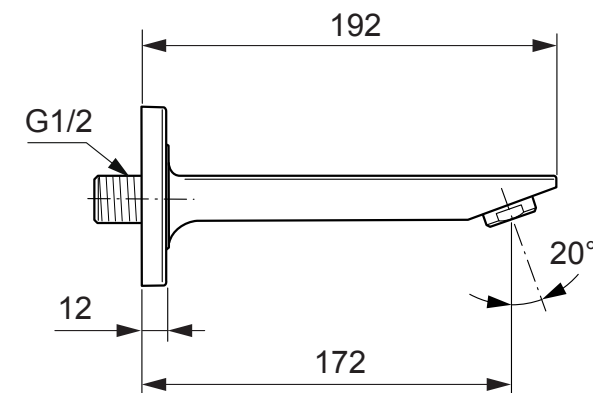

sottini

LAMBRO A 6523 ..

0715 / A 868 054
(+ A 866 385)
Made in Germany

Pos.	Part No.
1	B 961 059 AA
3	A 962 625 NU
5	A 961 863 NU
6	A 963 495 NU
9	A 1504 AA
10	F 960 898 NU

Ideal Standard International BVBA
Corporate Village - Gent Building
Da Vincilaan 2
1935 Zaventem
Belgium

www.idealstandardinternational.com

 P	bar			Q (3 bar) 
 T	°C			l/min
				27