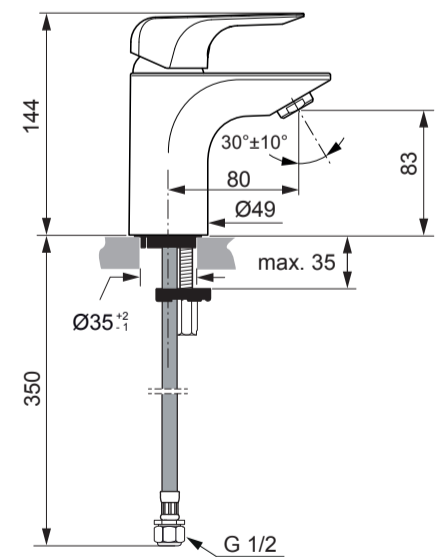

A 6516 ..

Ideal Standard International NV
Corporate Village - Gent Building
Da Vincilaan 2
1935 Zaventem
Belgium

www.idealstandardinternational.com