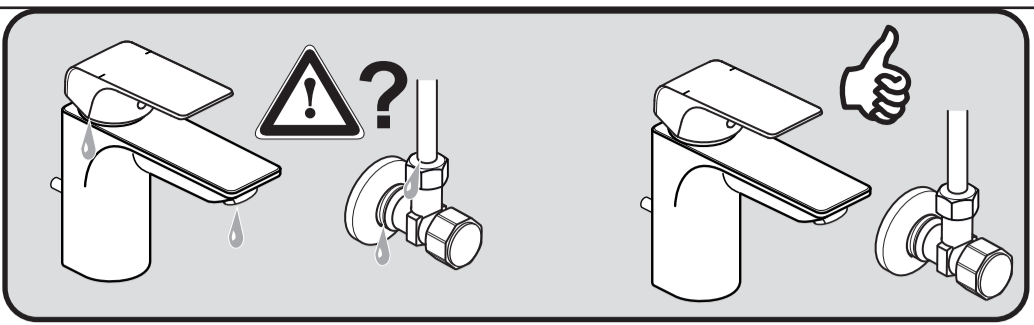

P	bar	MIN. 0.1		MAX. 5	P 0.2 bar		Q 6.9 l/min
	T	°C	MAX. 80		65 55	P 3.0 bar		Q 4.7 l/min