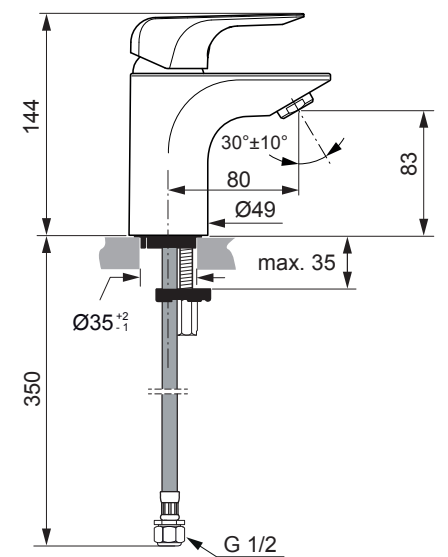

A 6516 ..

Ideal Standard International NV
Corporate Village - Gent Building
Da Vincilaan 2
1935 Zaventem
Belgium

www.idealstandardinternational.com