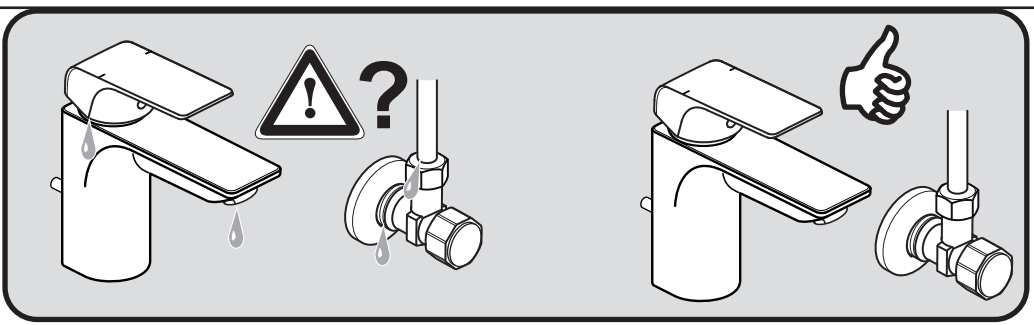

P	bar	MIN. 0.1		MAX. 5	P 0.2 bar	
						Q 6.9 l/min	
	T	°C		MAX. 80		P 3.0 bar	
					65 55	Q 4.7 l/min