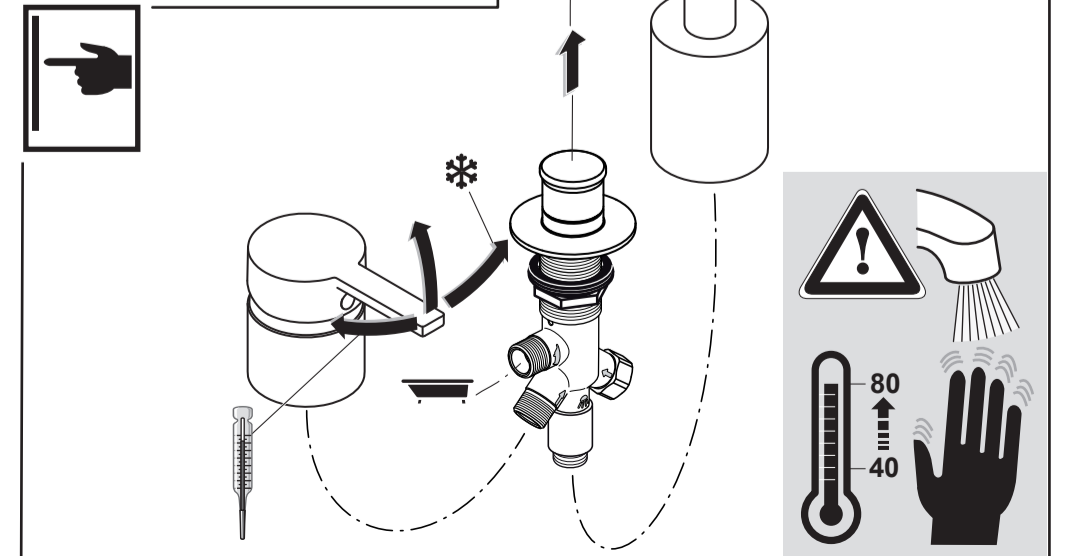

sottini

CAINE
A 6513 ..

0116 / A 868 068
 (+ A 866 385)
 Made in Germany

Ideal Standard International NV
 Corporate Village - Gent Building
 Da Vincilaan 2
 1935 Zaventem
 Belgium

www.idealstandardinternational.com