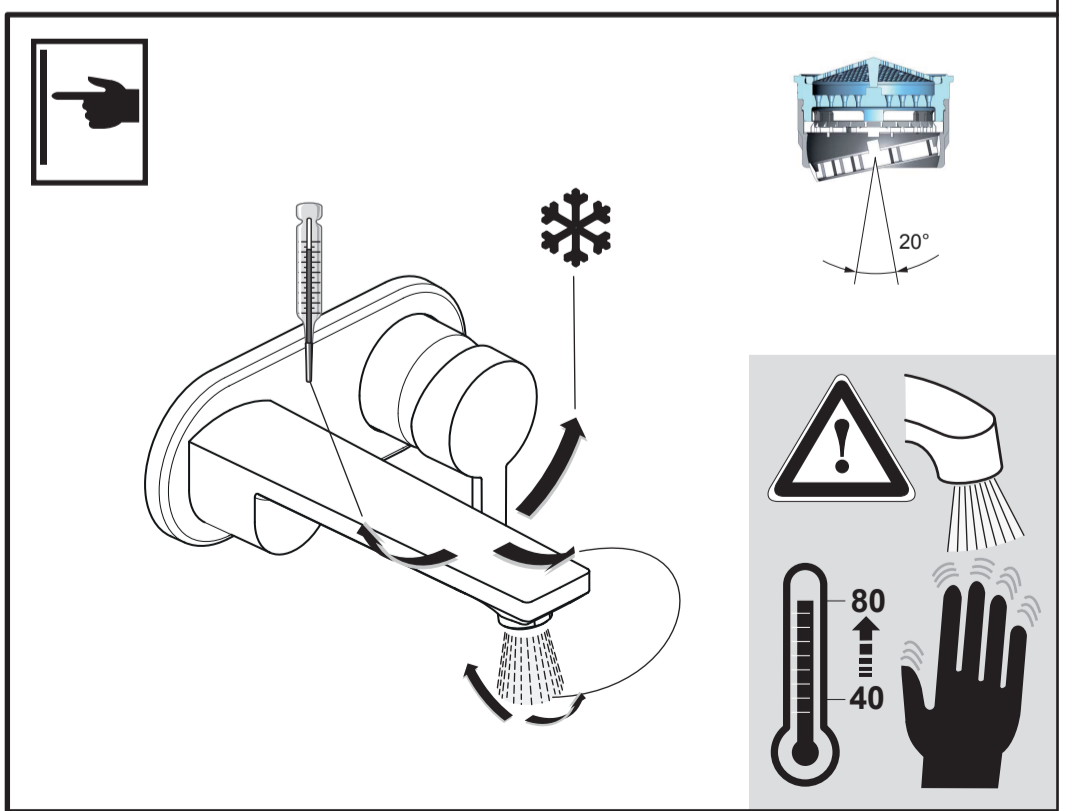

sottini

CAINE
A 6510 ..

0116 / A 868 065
(+ A 866 385)
Made in Germany

Ideal Standard International NV
 Corporate Village - Gent Building
 Da Vincilaan 2
 1935 Zaventem
 Belgium

www.idealstandardinternational.com