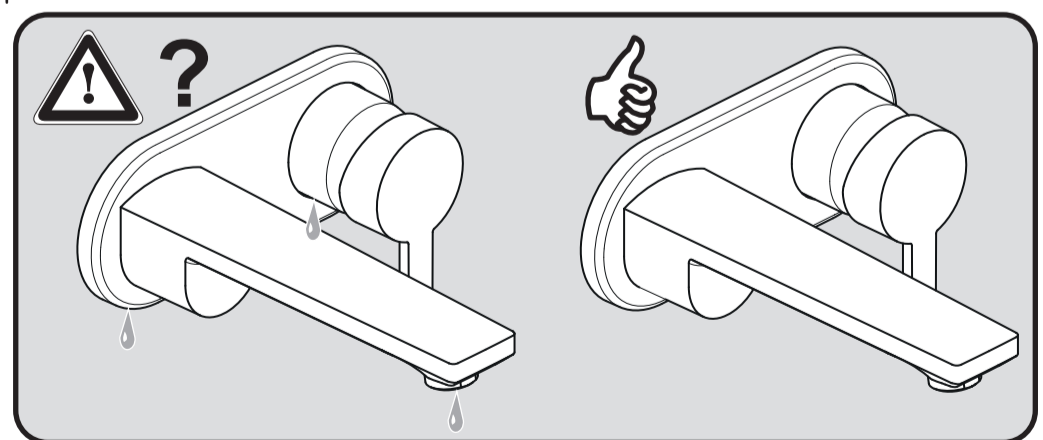

sottini

CAINE
A 6510 ..

0116 / A 868 065
(+ A 866 385)
Made in Germany

Ideal Standard International NV
 Corporate Village - Gent Building
 Da Vincilaan 2
 1935 Zaventem
 Belgium

www.idealstandardinternational.com