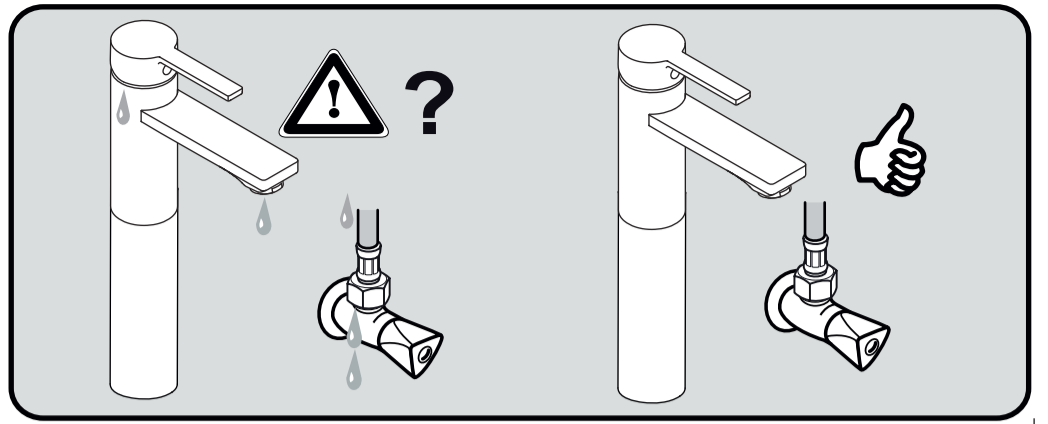

sottini

**CAINE**  
**A 6509 ..**

0815 / A 868 083  
 (+ A 866 385)  
 Made in Germany

Ideal Standard International NV  
 Corporate Village - Gent Building  
 Da Vincilaan 2  
 1935 Zaventem  
 Belgium

www.idealstandardinternational.com