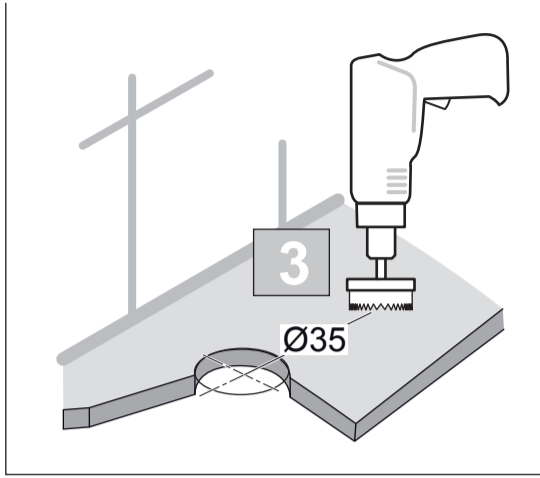

sottini

**CAINE**  
**A 6509 ..**

0815 / A 868 083  
 (+ A 866 385)  
 Made in Germany

Ideal Standard International NV  
 Corporate Village - Gent Building  
 Da Vincilaan 2  
 1935 Zaventem  
 Belgium

www.idealstandardinternational.com