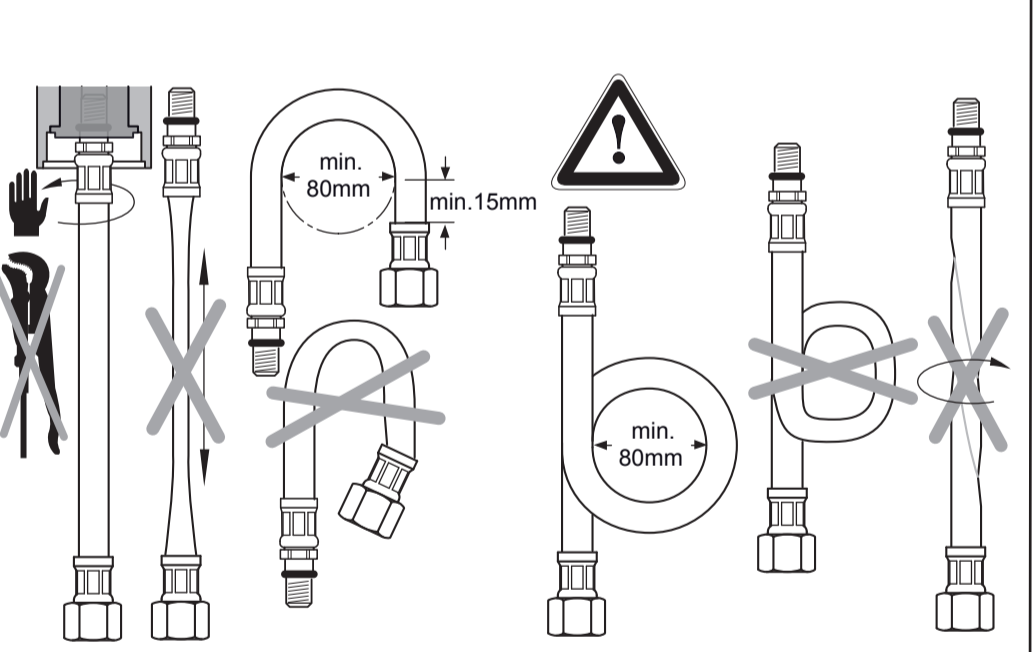

sottini

CAINE
 A 6507 .. A 6508 ..

0116 / A 868 064
 (+ A 866 385)
 Made in Germany

Ideal Standard International NV
 Corporate Village - Gent Building
 Da Vincilaan 2
 1935 Zaventem
 Belgium

www.idealstandardinternational.com