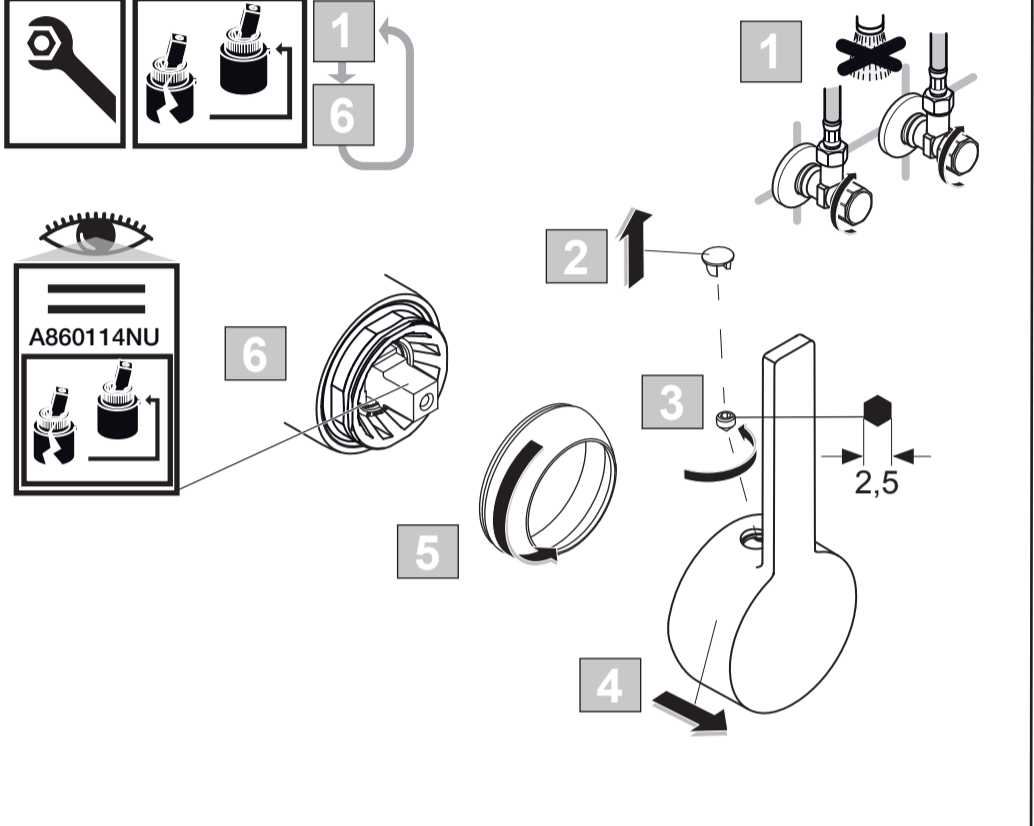

sottini

CAINE
 A 6507 .. A 6508 ..

0116 / A 868 064
 (+ A 866 385)
 Made in Germany

Ideal Standard International NV
 Corporate Village - Gent Building
 Da Vincilaan 2
 1935 Zaventem
 Belgium

www.idealstandardinternational.com