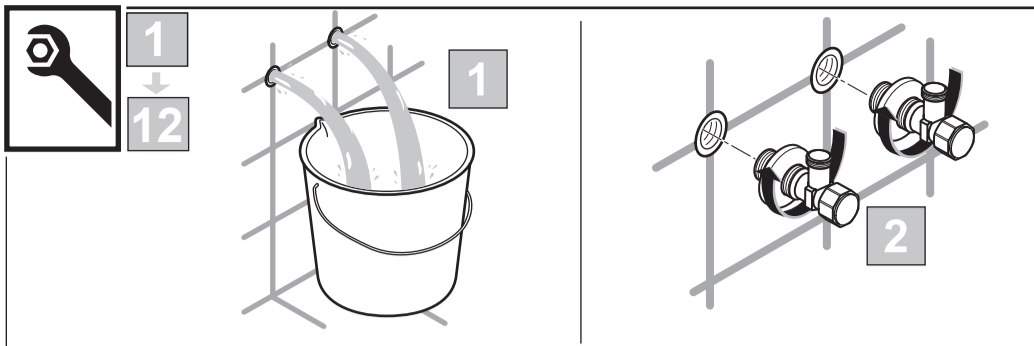

sottini

CAINE
 A 6507 .. A 6508 ..

0116 / A 868 064
 (+ A 866 385)
 Made in Germany

Ideal Standard International NV
 Corporate Village - Gent Building
 Da Vincilaan 2
 1935 Zaventem
 Belgium

www.idealstandardinternational.com