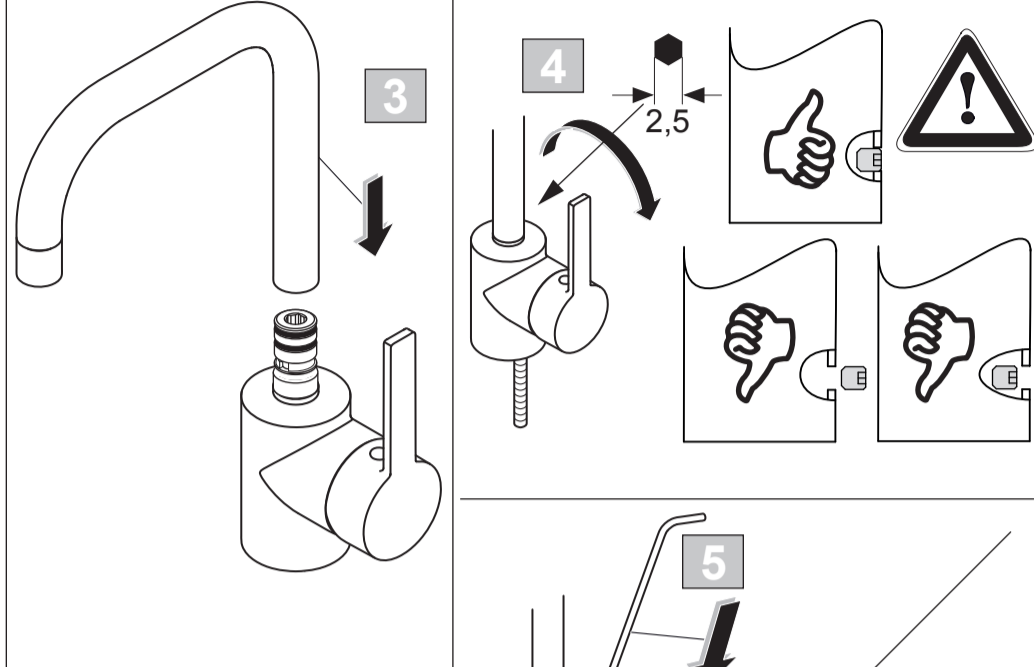

sottini

CAINE
 A 6507 .. A 6508 ..

0116 / A 868 064
 (+ A 866 385)
 Made in Germany

Ideal Standard International NV
 Corporate Village - Gent Building
 Da Vincilaan 2
 1935 Zaventem
 Belgium

www.idealstandardinternational.com