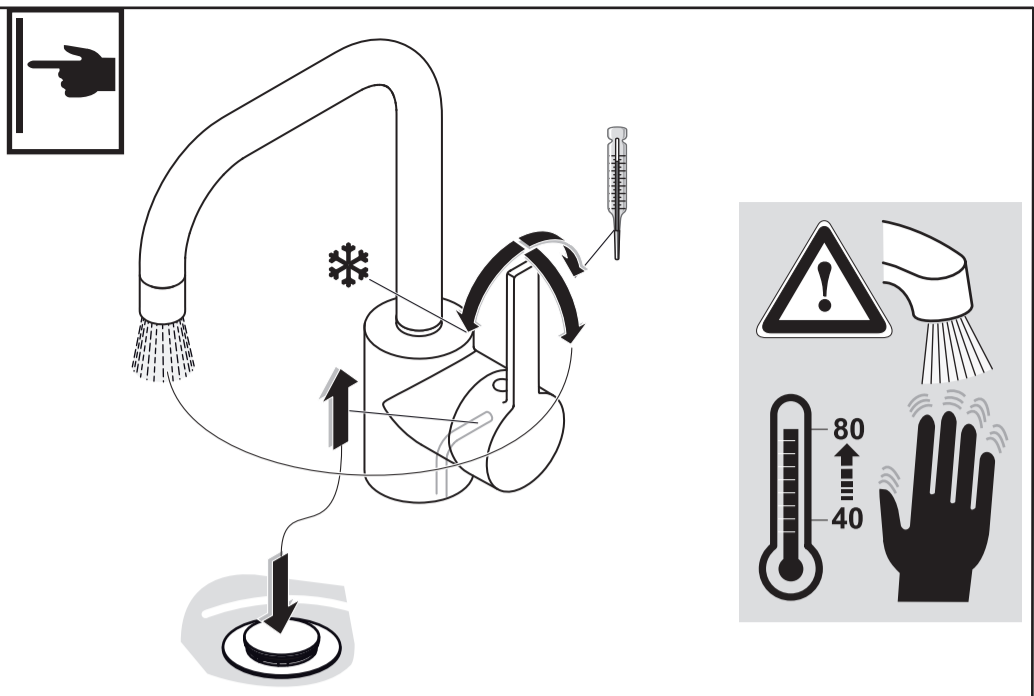

sottini

CAINE
 A 6507 .. A 6508 ..

0116 / A 868 064
 (+ A 866 385)
 Made in Germany

Ideal Standard International NV
 Corporate Village - Gent Building
 Da Vincilaan 2
 1935 Zaventem
 Belgium

www.idealstandardinternational.com