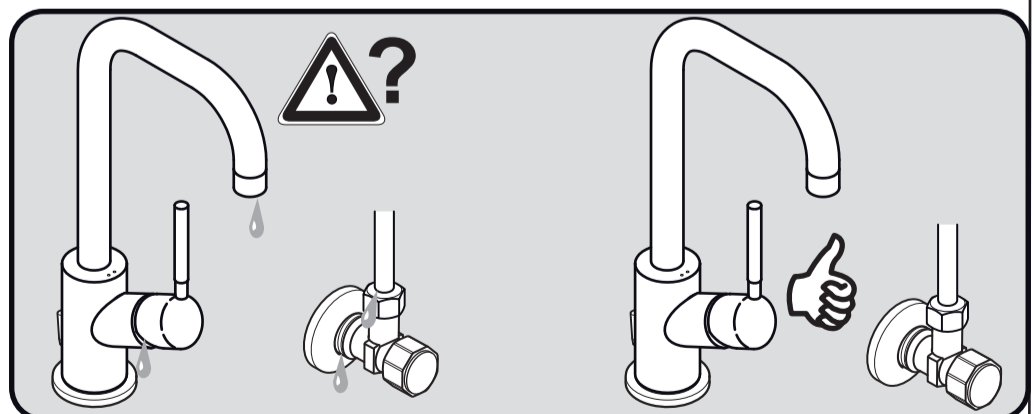

sottini

CAINE
 A 6507 .. A 6508 ..

0116 / A 868 064
 (+ A 866 385)
 Made in Germany

Ideal Standard International NV
 Corporate Village - Gent Building
 Da Vincilaan 2
 1935 Zaventem
 Belgium

www.idealstandardinternational.com