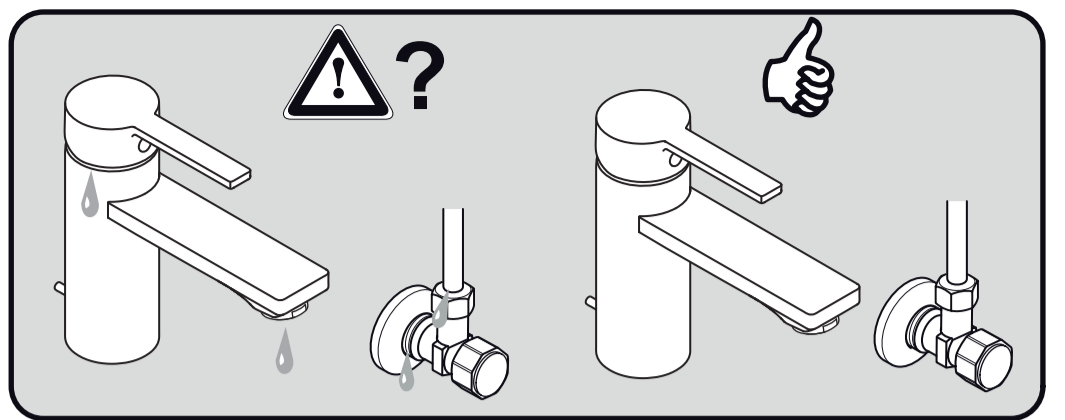

P	bar		MAX. 10		5		Q (3 bar)
	T	°C		MAX. 80		65		l/min
						40		11