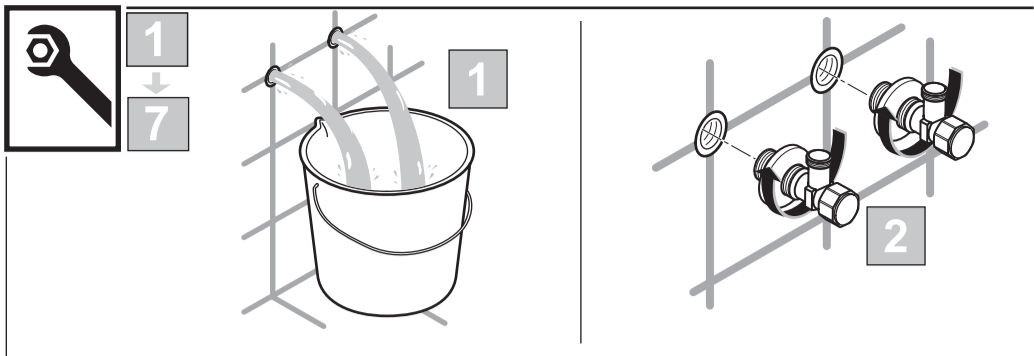

P	bar		MAX. 10		5		Q (3 bar)
	T	°C		MAX. 80		65		l/min
						40		11