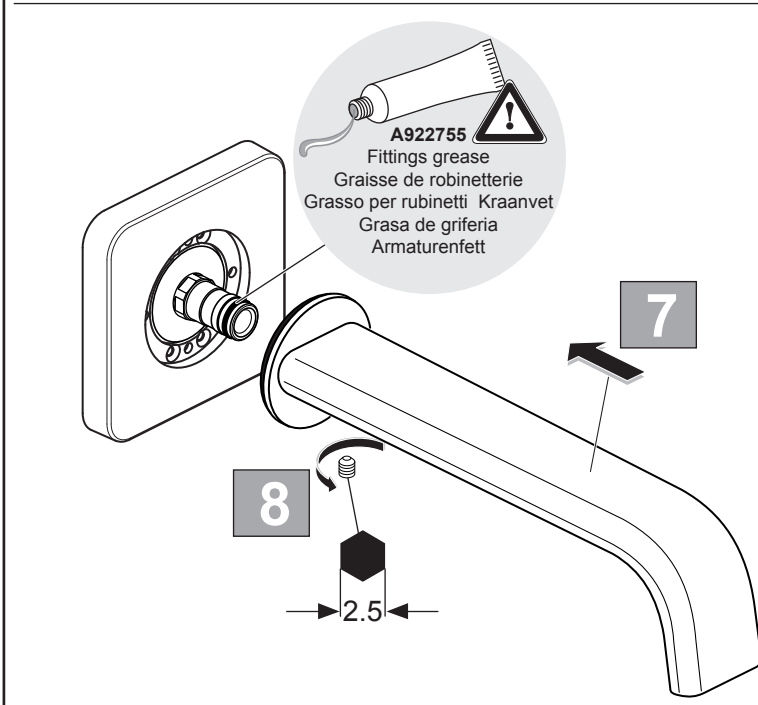

## Melito A 6490 ..

0116 / A 868 055  
(+ A 866 385)  
Made in Germany

Ideal Standard International NV  
Corporate Village - Gent Building  
Da Vincilaan 2  
1935 Zaventem  
Belgium

[www.idealstandardinternational.com](http://www.idealstandardinternational.com)