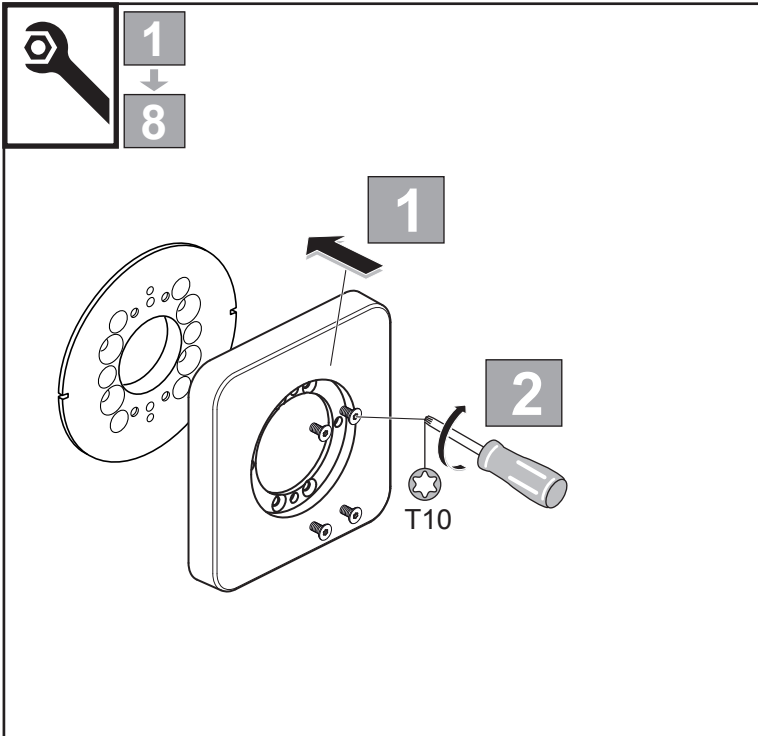

## Melito A 6490 ..

0116 / A 868 055  
(+ A 866 385)  
Made in Germany

Ideal Standard International NV  
Corporate Village - Gent Building  
Da Vincilaan 2  
1935 Zaventem  
Belgium

[www.idealstandardinternational.com](http://www.idealstandardinternational.com)