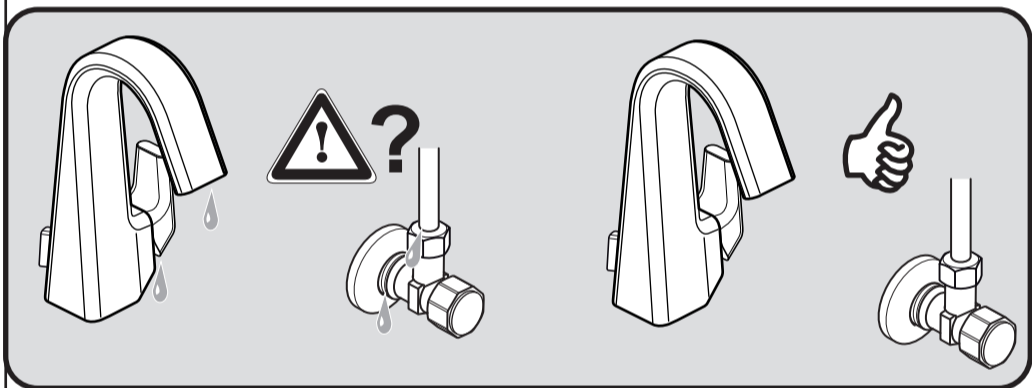

P	bar		MAX. 10			Q (3 bar)
	T	°C		MAX. 80			
							l/min 5