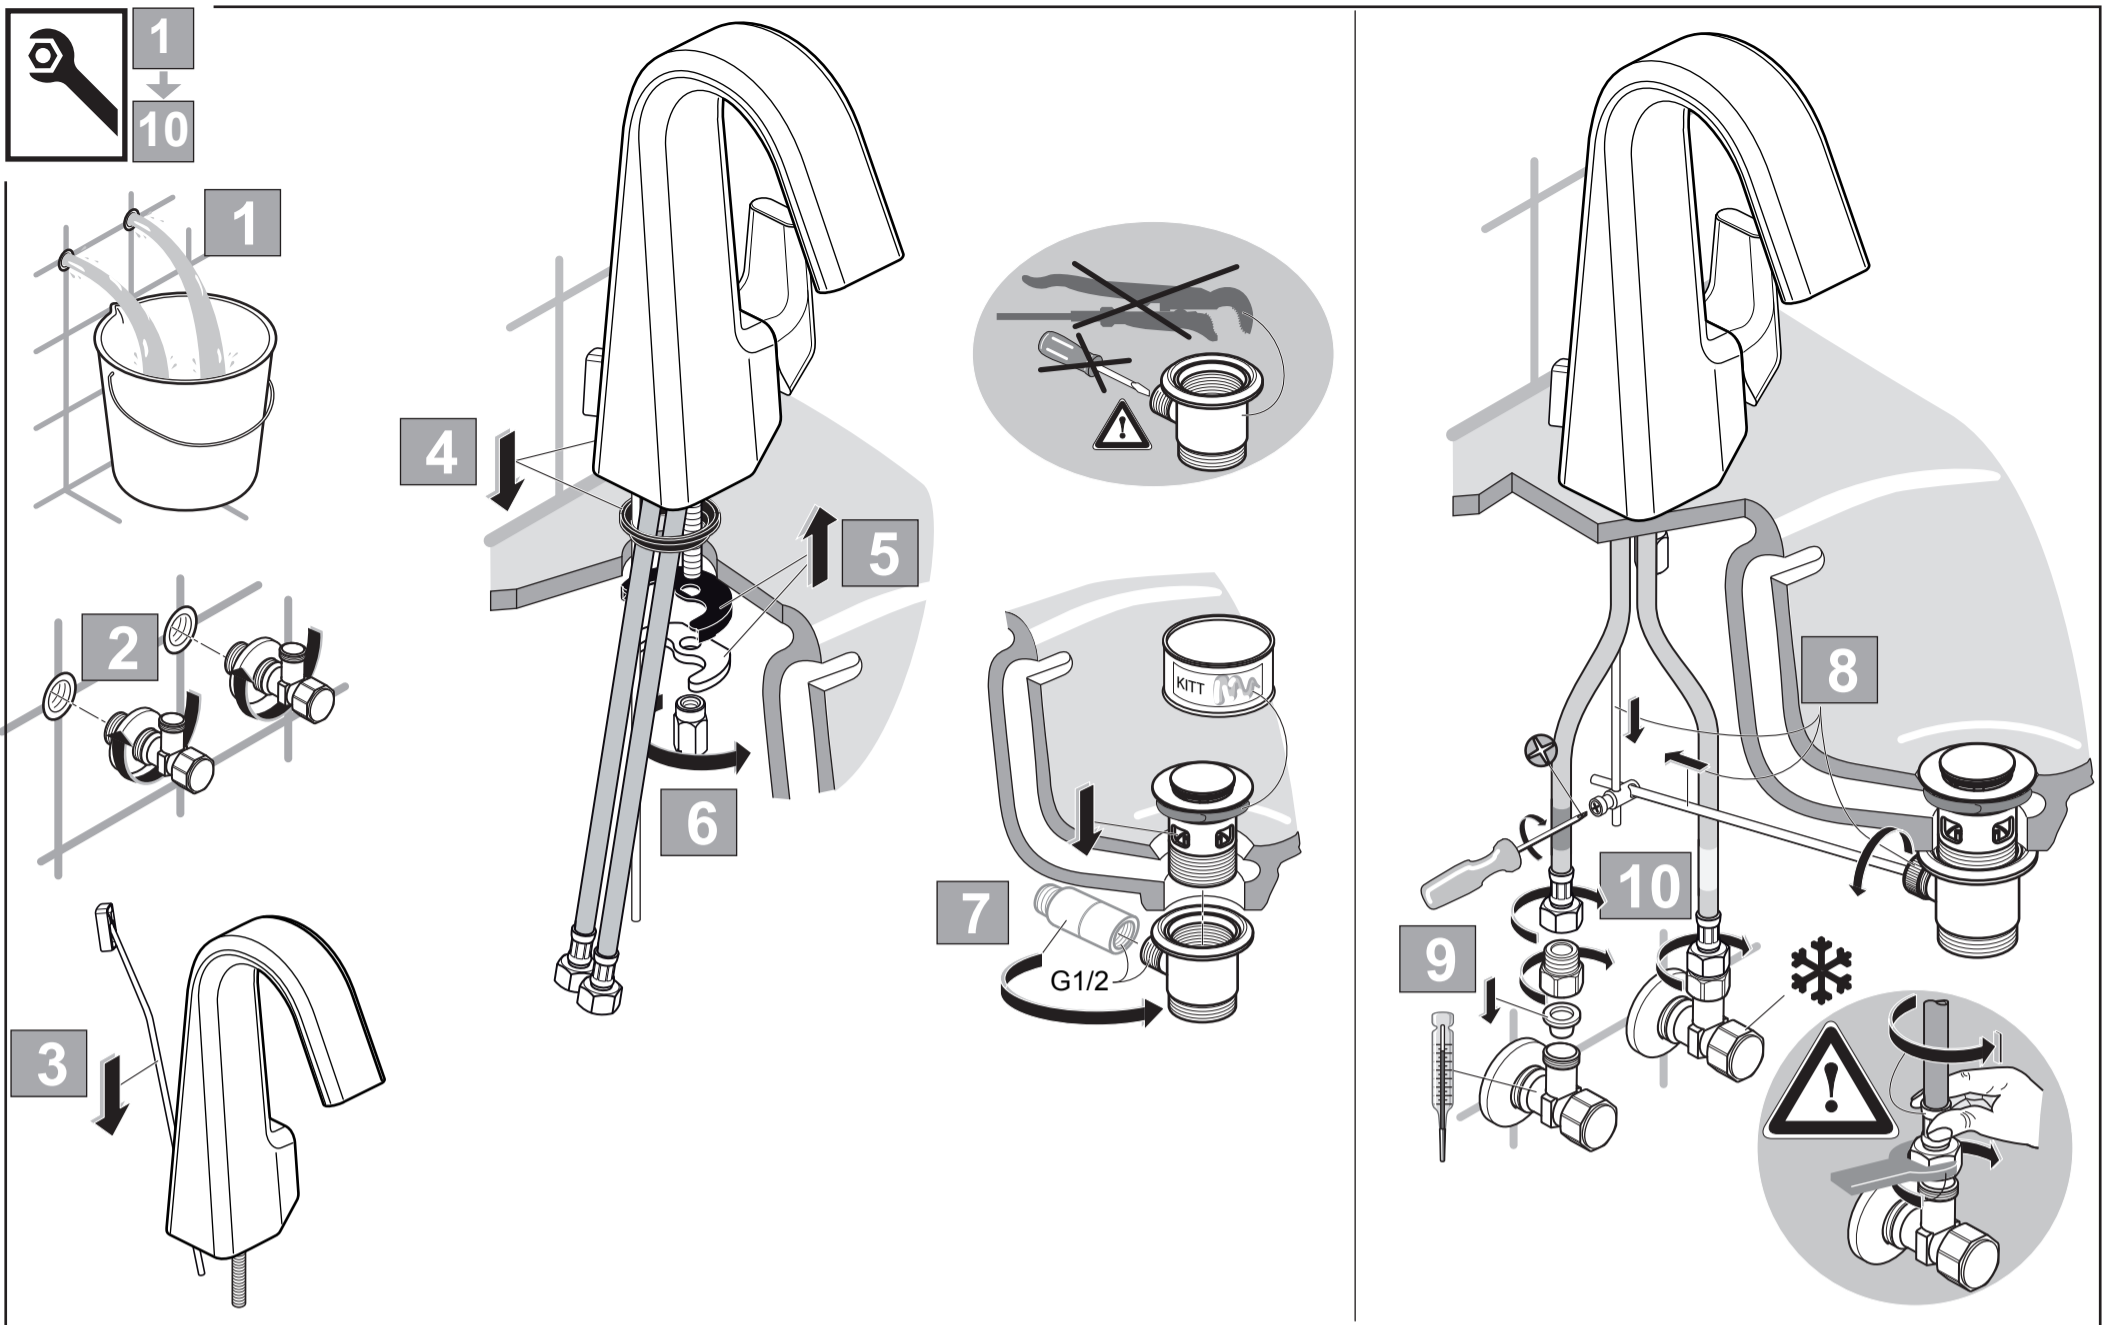

P bar	0,5		MAX. 10	1		Q (3 bar)
	T °C			MAX. 80			l/min
							5