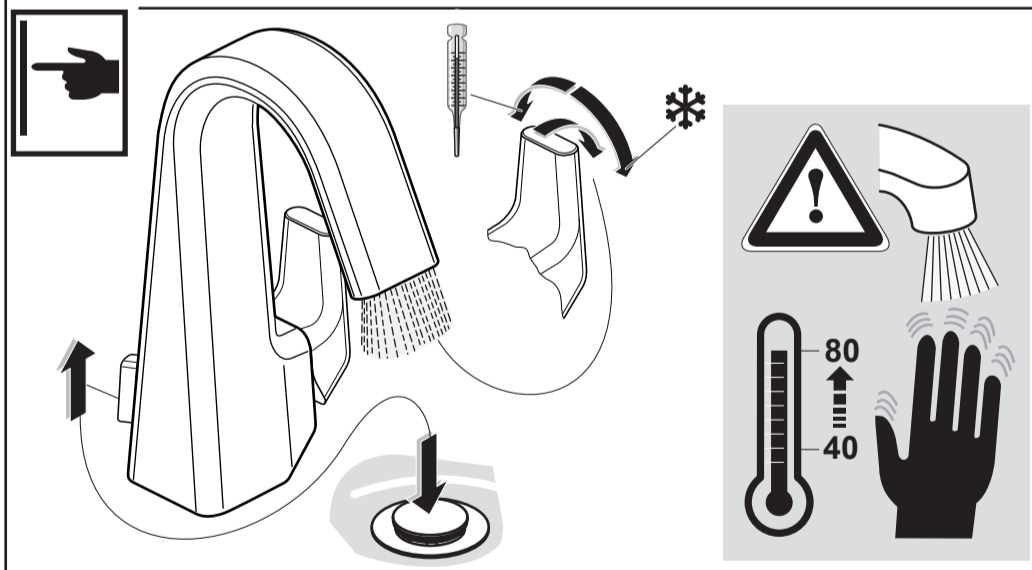

P bar	0,5		MAX. 10	1		Q (3 bar)
	T °C			MAX. 80			l/min
							5