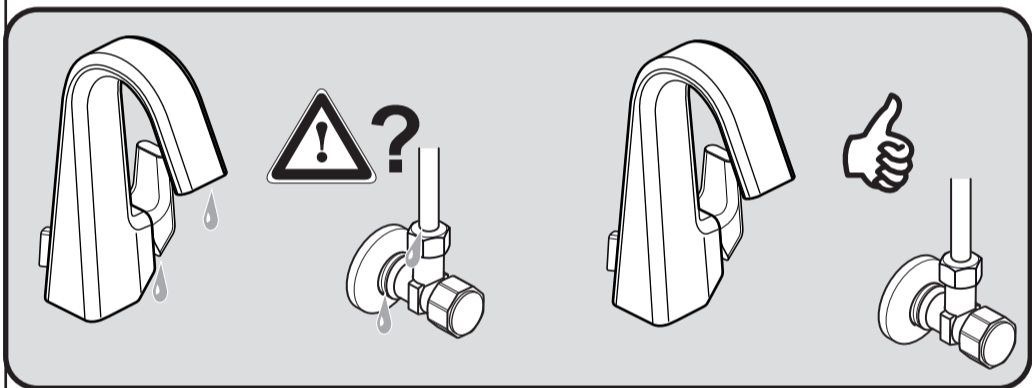

P bar	0,5		MAX. 10	1		Q (3 bar)
	T °C			MAX. 80			l/min
							5