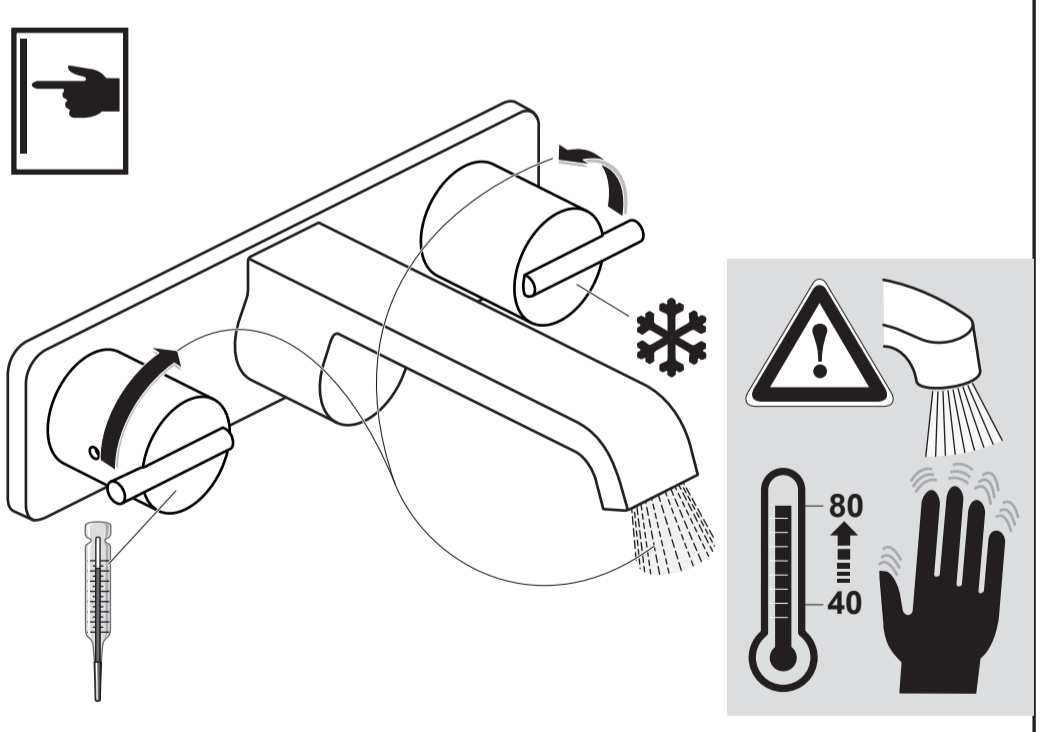

sottini

MAZARO
A 6475 ..

0116 / A 868 094
 (+ A 866 385)
 Made in Germany

Ideal Standard International NV
 Corporate Village - Gent Building
 Da Vincilaan 2
 1935 Zaventem
 Belgium

www.idealstandardinternational.com