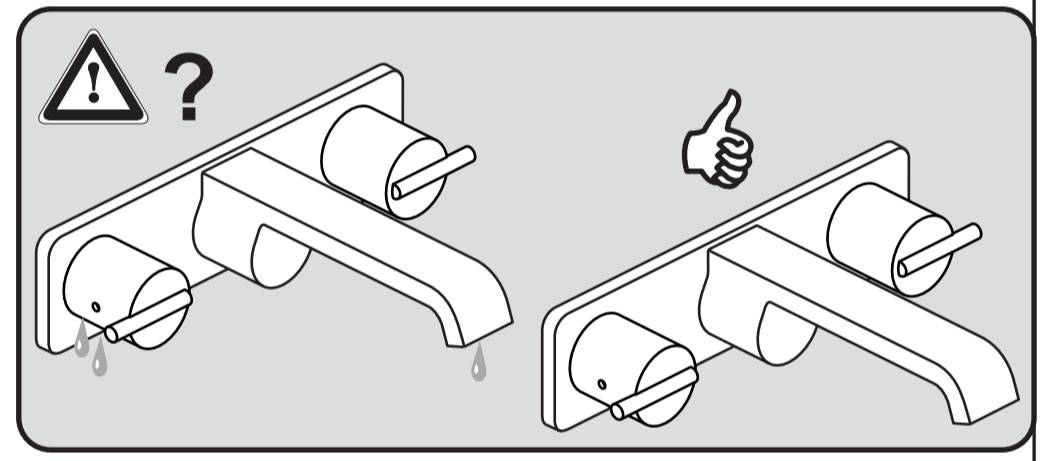

sottini

MAZARO
A 6475 ..

0116 / A 868 094
 (+ A 866 385)
 Made in Germany

Ideal Standard International NV
 Corporate Village - Gent Building
 Da Vincilaan 2
 1935 Zaventem
 Belgium

www.idealstandardinternational.com