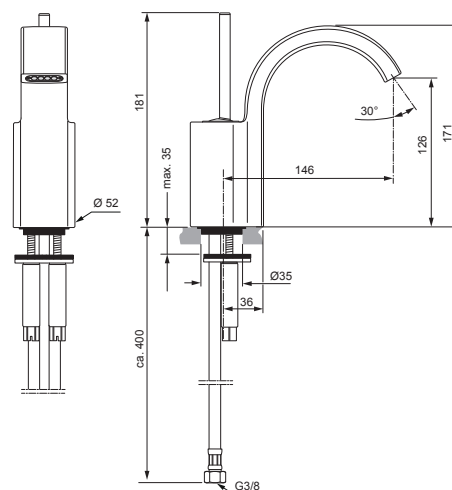

A 6471 ..

Ideal Standard International NV
Corporate Village - Gent Building
Da Vincilaan 2
1935 Zaventem
Belgium

www.idealstandardinternational.com