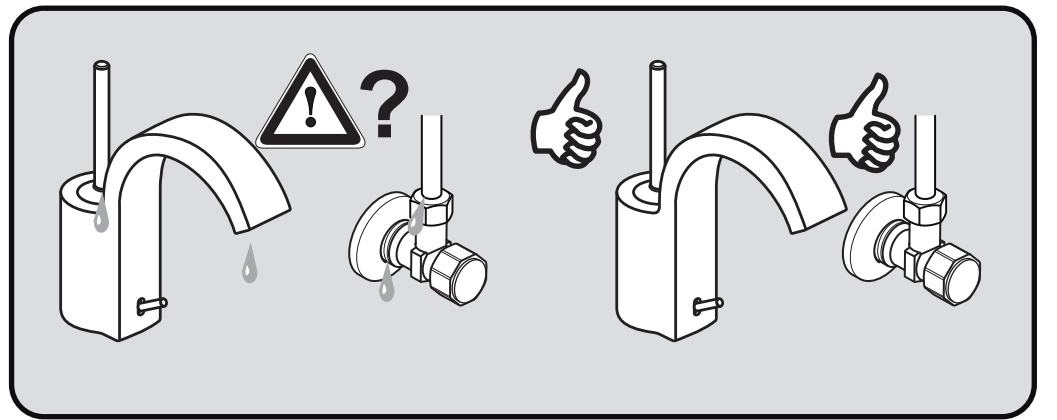

P bar		MAX. 10		5		Q (3 bar)
	T °C		MAX. 80		65		I/min 6