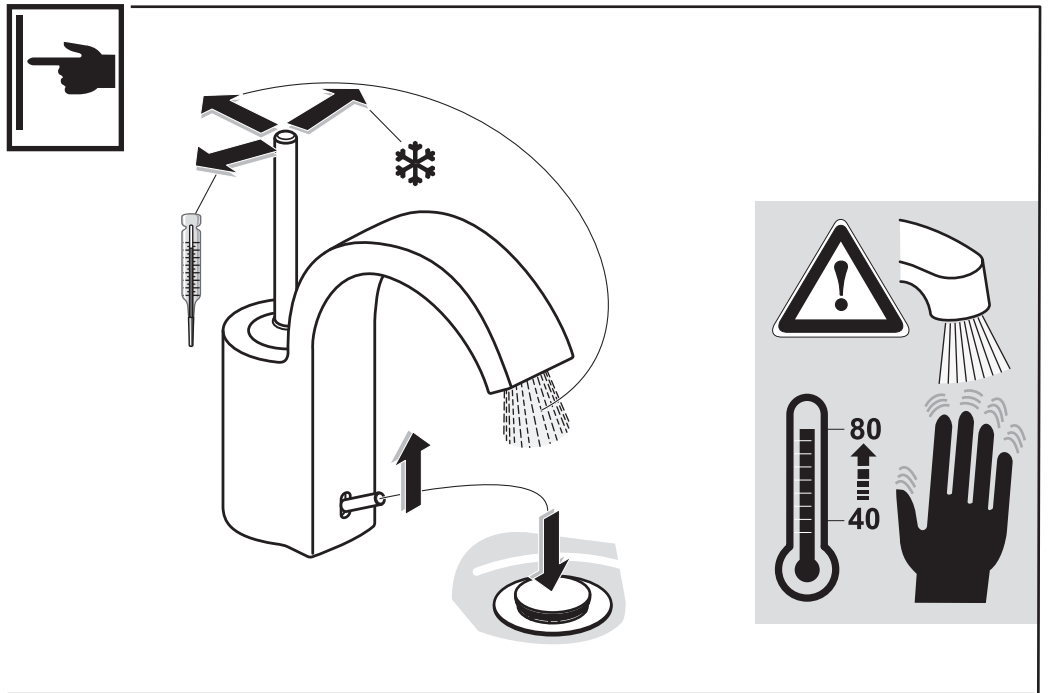

P bar		MAX. 10		5		Q (3 bar)
	T °C		MAX. 80		65		I/min 6