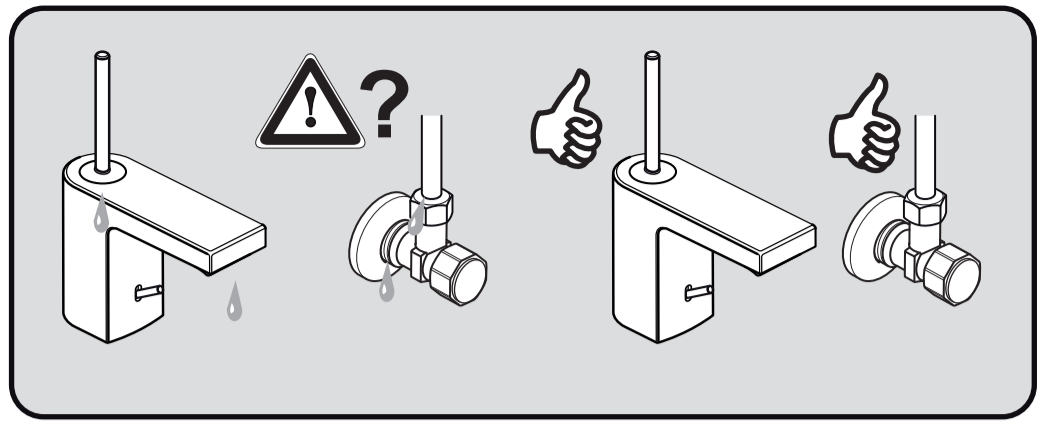

P bar					Q (3 bar)
	T °C					l/min 6