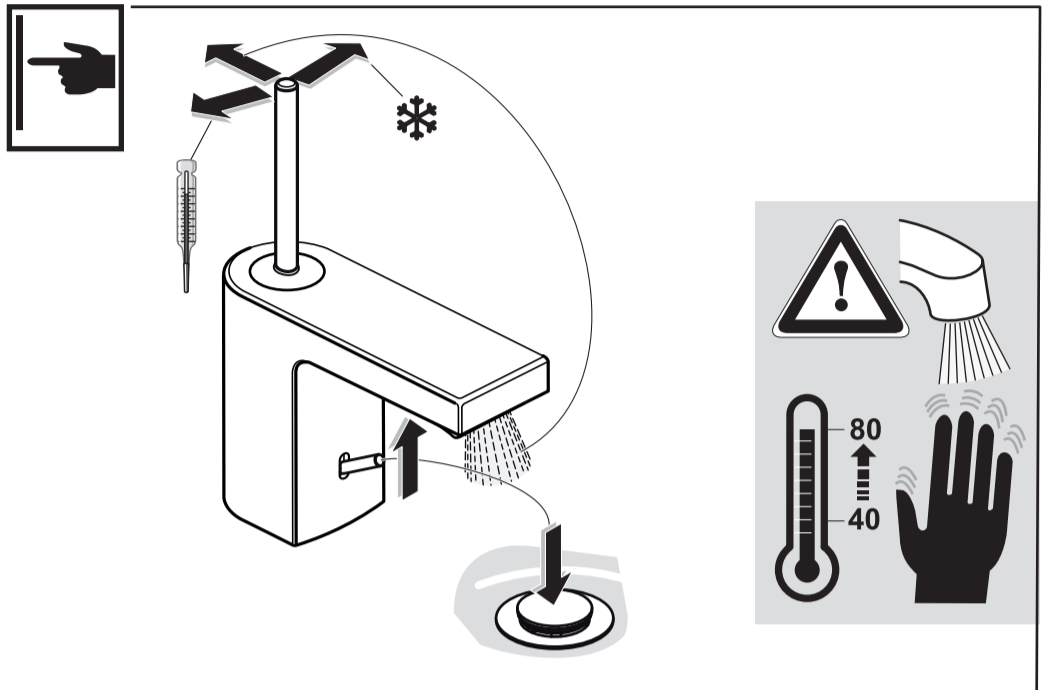

sottini

MAZARO
A 6468 .. A 6469 ..

0116 / A 868 071
 (+ A 866 385)
 Made in Germany

Ideal Standard International NV
 Corporate Village - Gent Building
 Da Vincilaan 2
 1935 Zaventem
 Belgium

www.idealstandardinternational.com