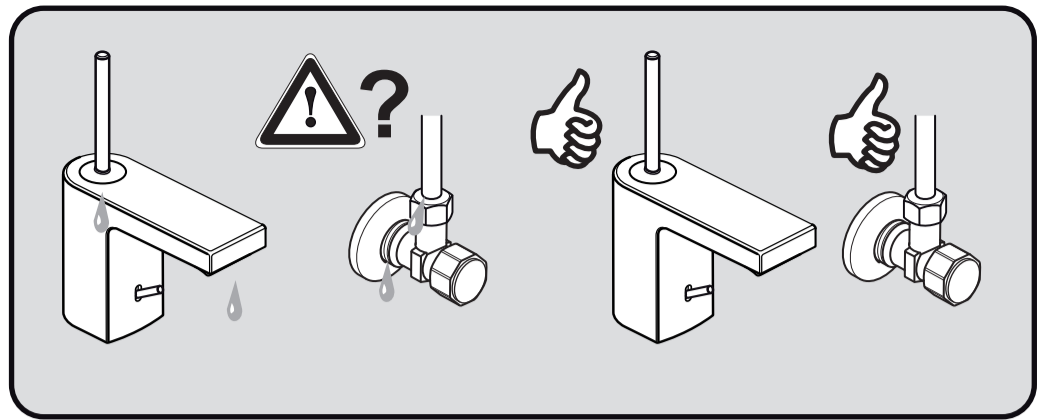

sottini

MAZARO
A 6468 .. A 6469 ..

0116 / A 868 071
 (+ A 866 385)
 Made in Germany

Ideal Standard International NV
 Corporate Village - Gent Building
 Da Vincilaan 2
 1935 Zaventem
 Belgium

www.idealstandardinternational.com