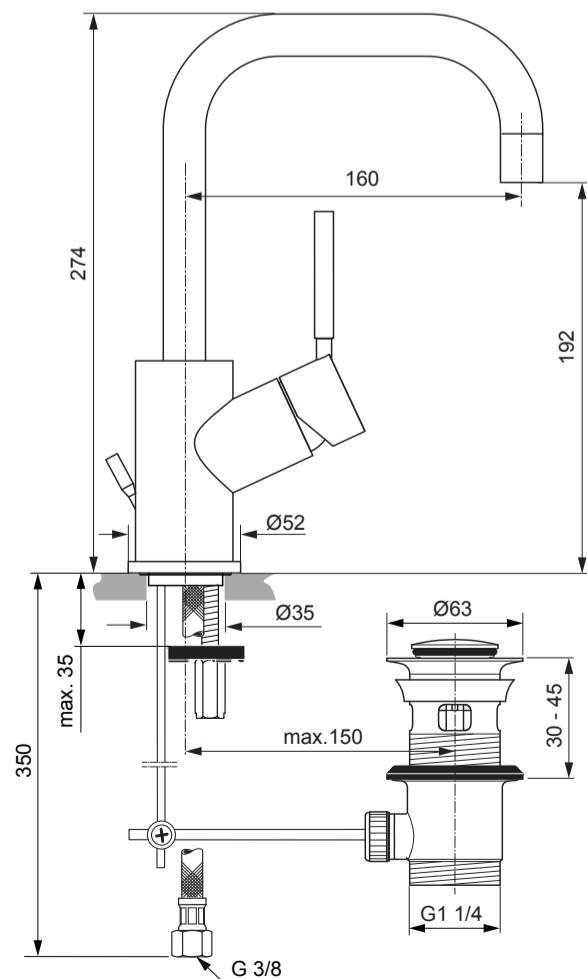

A 6461 ..

Ideal Standard International NV
Corporate Village - Gent Building
Da Vincilaan 2
1935 Zaventem
Belgium

www.idealstandardinternational.com