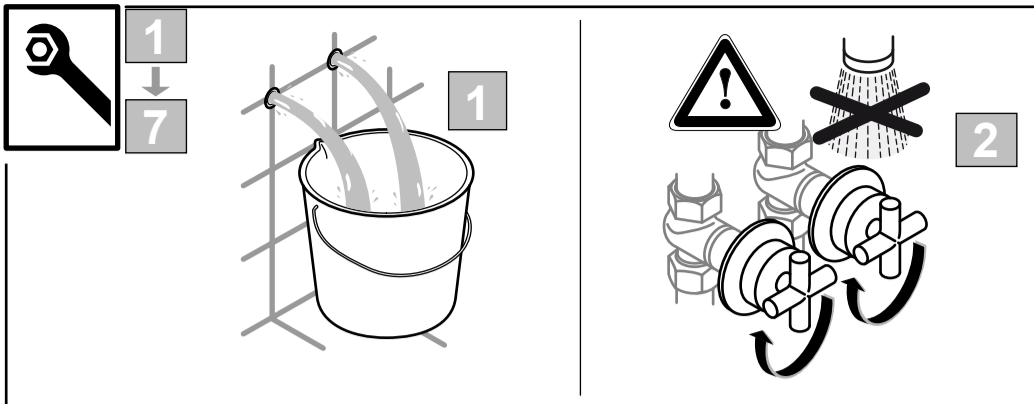

**STRADA**  
**A 6300 ..**

0116 / A 866 904  
 (+ A 865 612)  
 Made in Germany

Ideal Standard International NV  
 Corporate Village - Gent Building  
 Da Vincilaan 2  
 1935 Zaventem  
 Belgium

www.idealstandardinternational.com