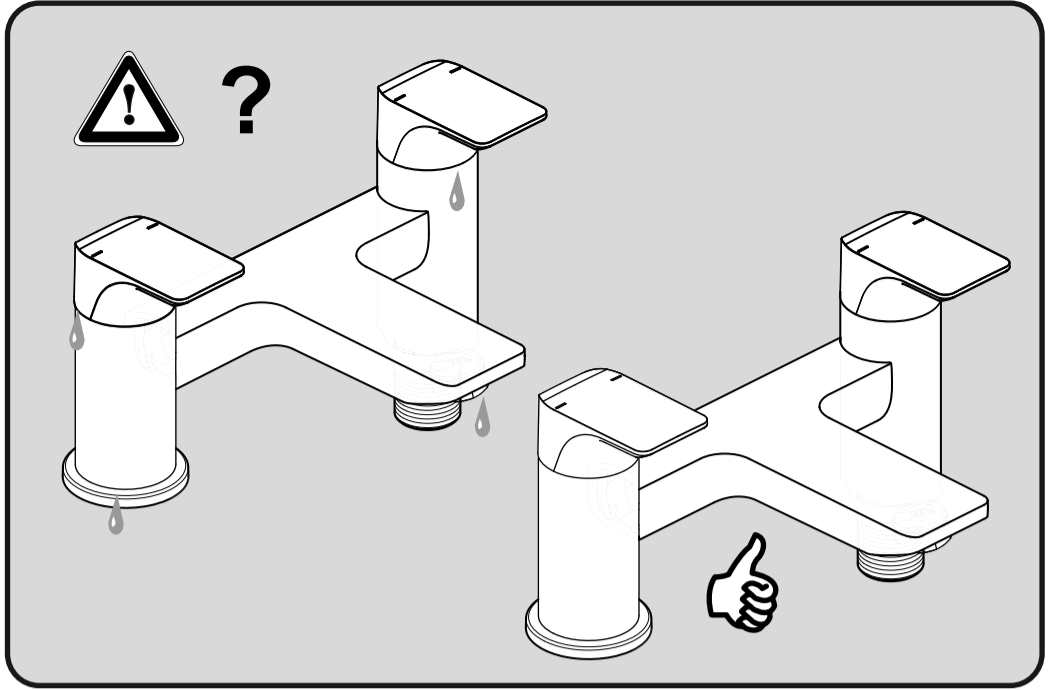

**STRADA**  
**A 6300 ..**

0116 / A 866 904  
 (+ A 865 612)  
 Made in Germany

Ideal Standard International NV  
 Corporate Village - Gent Building  
 Da Vincilaan 2  
 1935 Zaventem  
 Belgium

www.idealstandardinternational.com