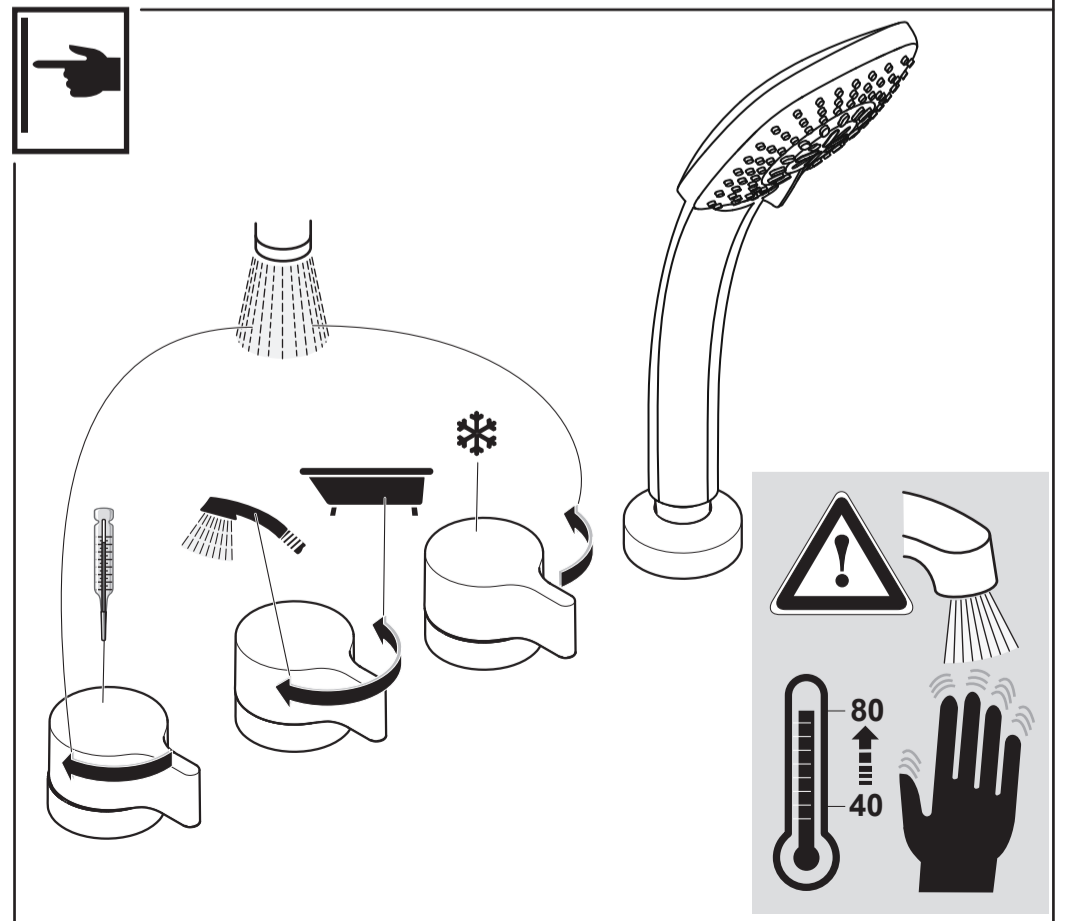

Melange

A 6263 ..

0116 / A 866 879
 (+ A 865 612)
 Made in Germany

Ideal Standard International NV
 Corporate Village - Gent Building
 Da Vincilaan 2
 1935 Zaventem
 Belgium

www.idealstandardinternational.com