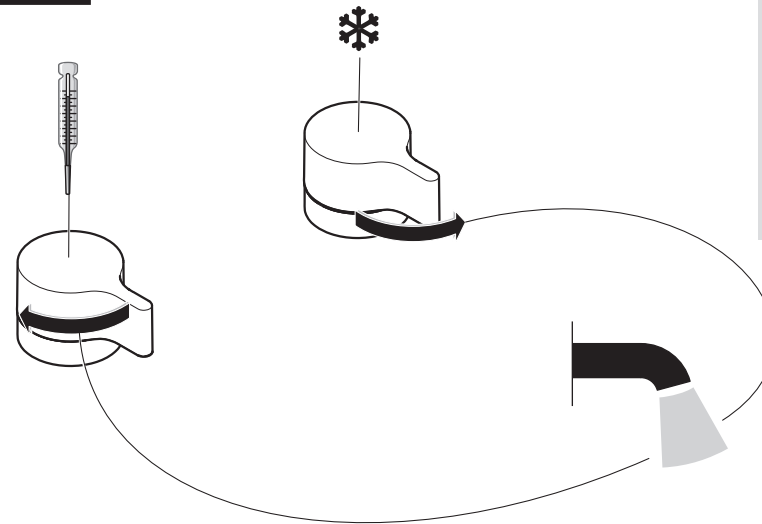

MELANGE

A 6262 ..

0214 / A 866 822
 (+ A 865 612)
 Made in Germany

Ideal Standard International BVBA
 Corporate Village - Gent Building
 Da Vincilaan 2
 1935 Zaventem
 Belgium

www.idealstandardinternational.com