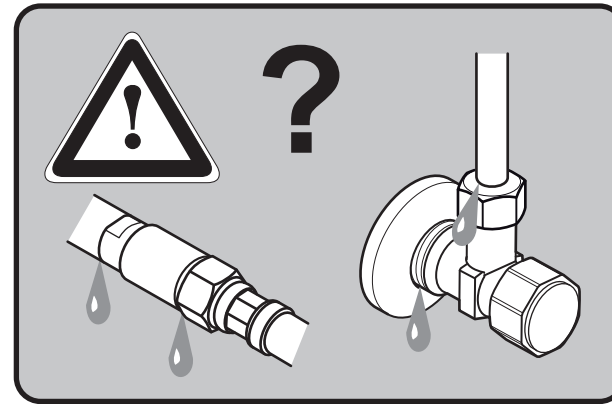

MELANGE

A 6262 ..

0214 / A 866 822
 (+ A 865 612)
 Made in Germany

Ideal Standard International BVBA
 Corporate Village - Gent Building
 Da Vincilaan 2
 1935 Zaventem
 Belgium

www.idealstandardinternational.com