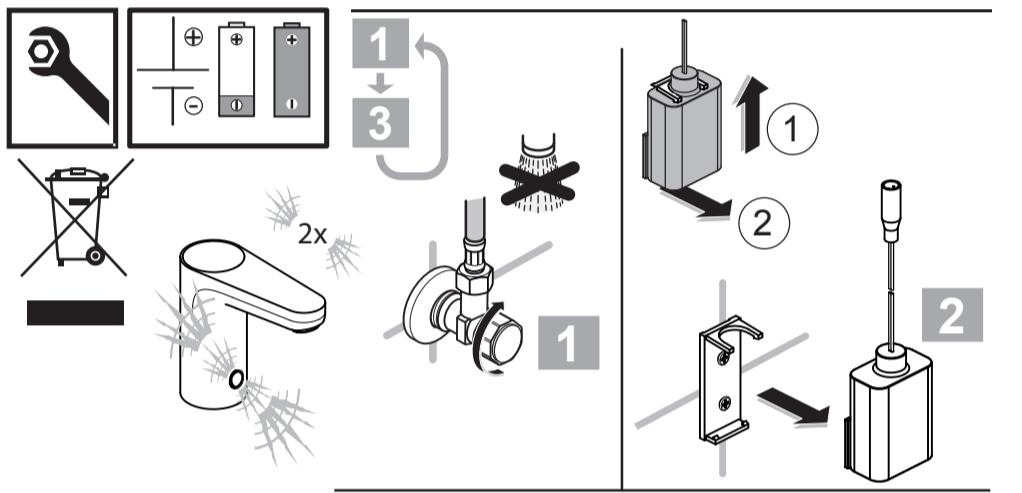

P bar		MAX. 8		5			Q (3 bar)
	T °C		MAX. 80		65		l/min	
					40		4,7