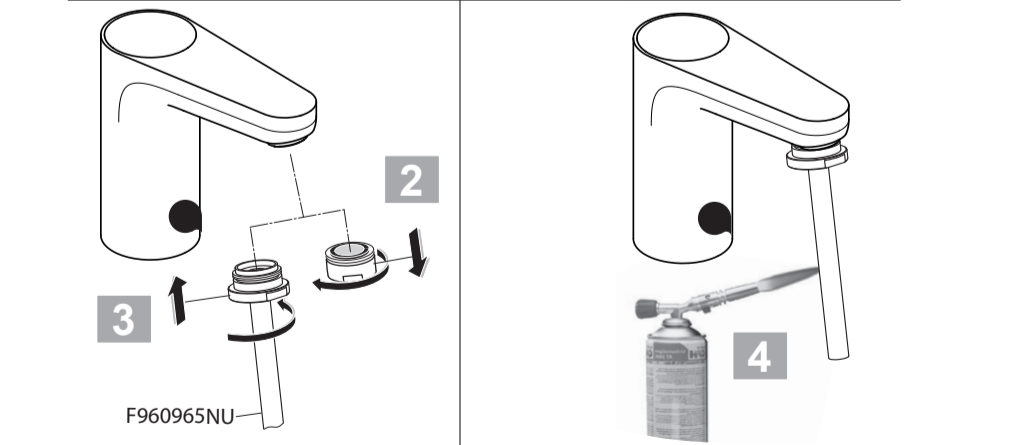

P bar		MAX. 8		5			Q (3 bar)
	T °C		MAX. 80		65		l/min	
					40		4,7