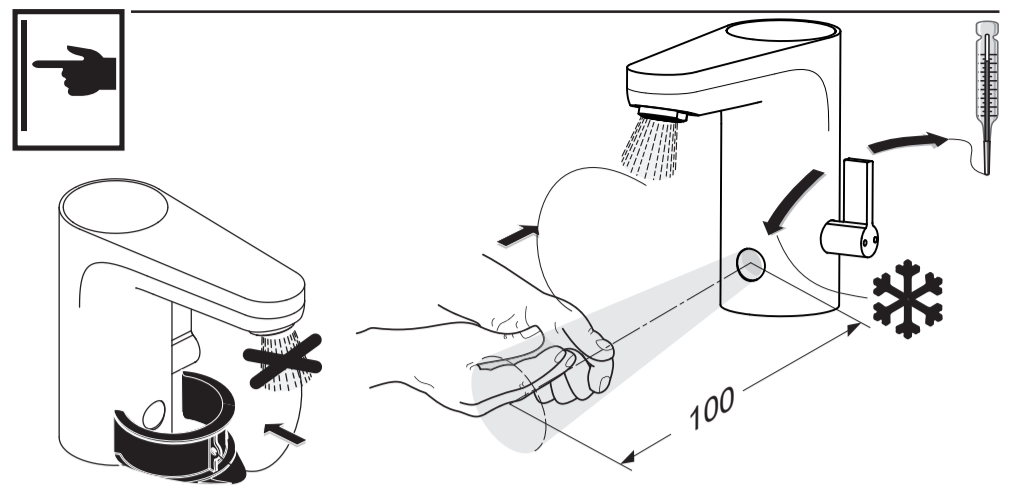

P bar		MAX. 8		5			Q (3 bar)
	T °C		MAX. 80		65		l/min	
					40		4,7