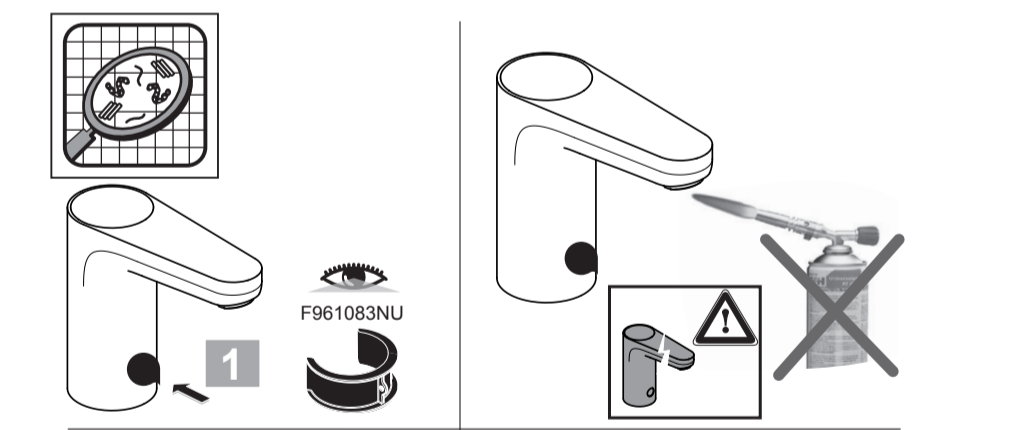

P bar		MAX. 8		5			Q (3 bar)
	T °C		MAX. 80		65		l/min	
					40		4,7