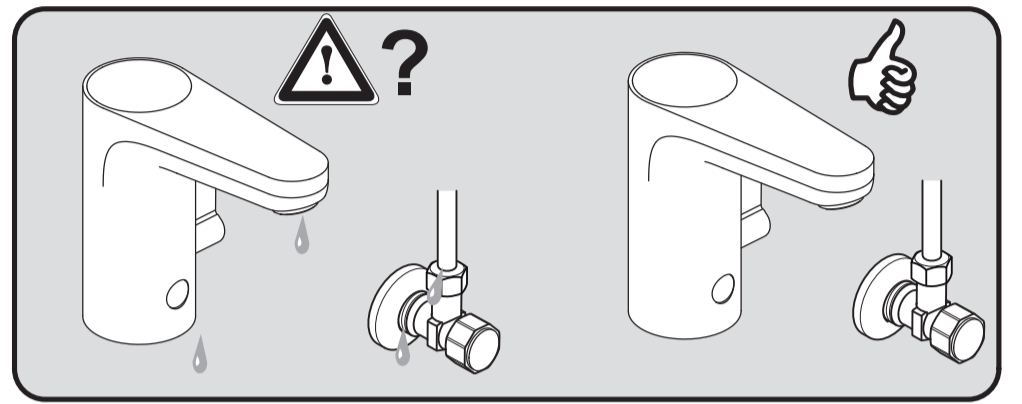

P bar		MAX. 8		5			Q (3 bar)
	T °C		MAX. 80		65		l/min	
					40		4,7