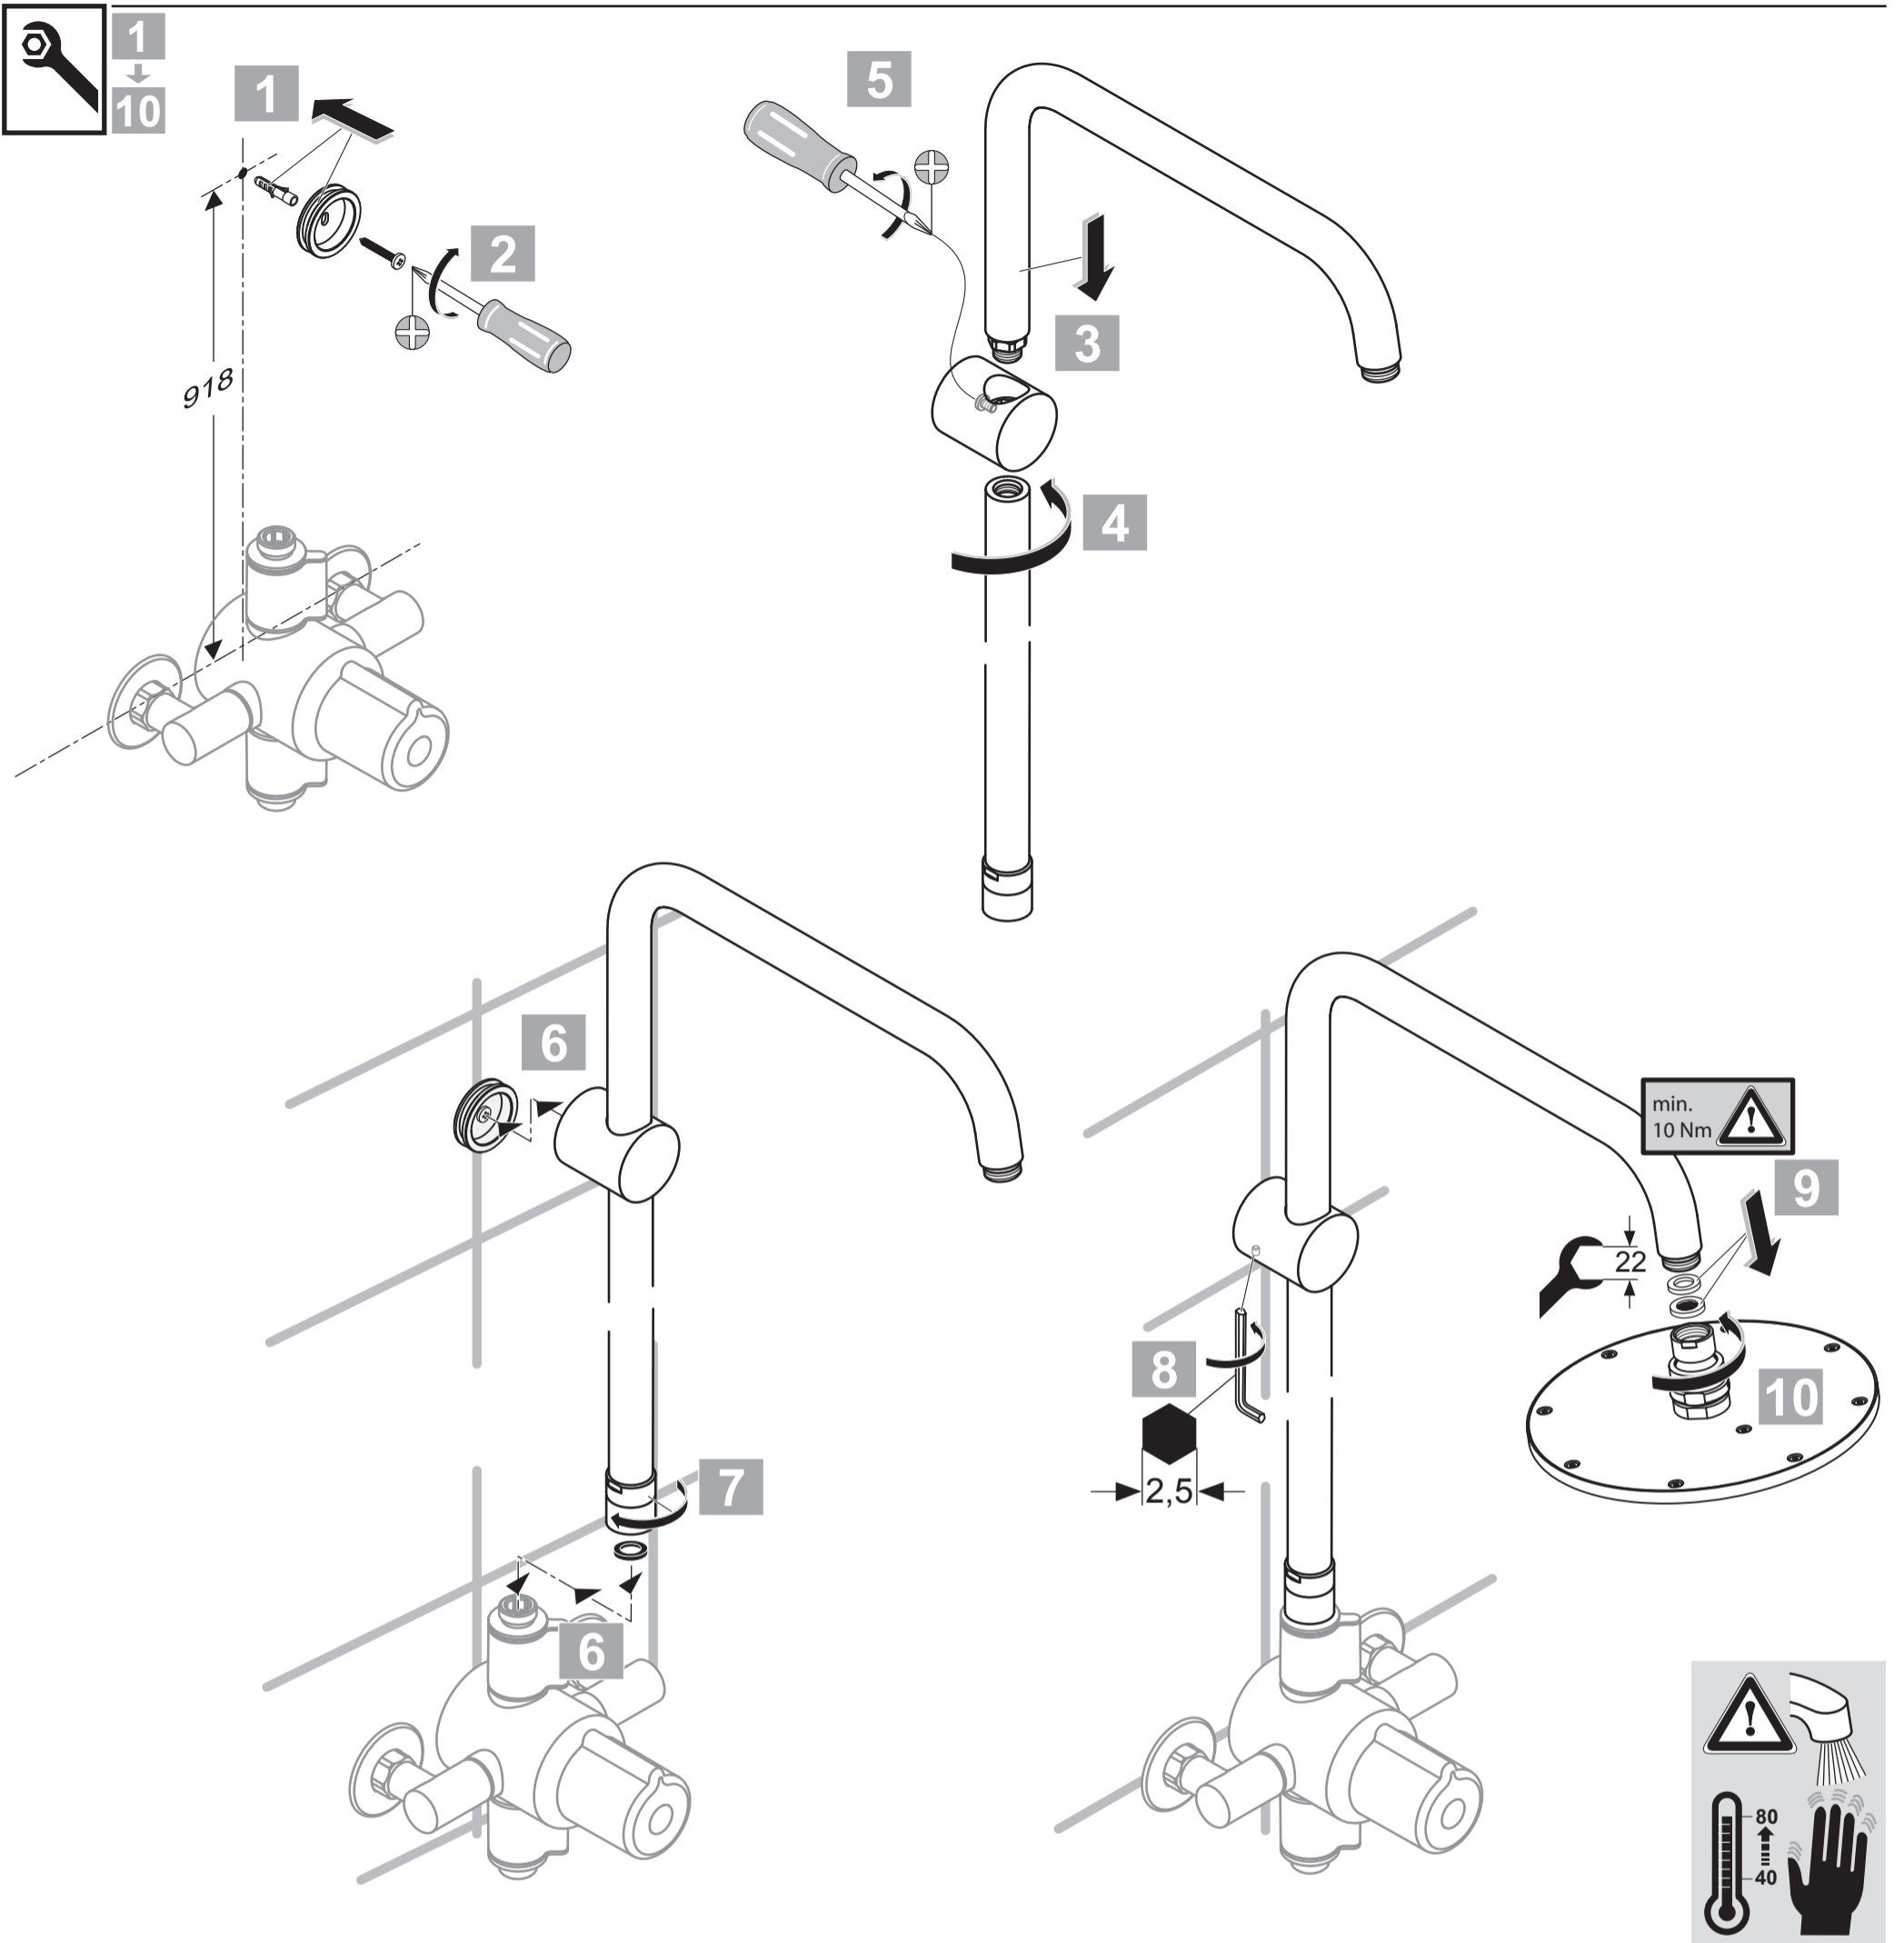

9 A 860 875 AA
 13 B 9442 AA
 14 A 860 873 AA

IDEALRAIN

A 5687 ..

0412 / A 866 455
 (+ A 865 612)
 Made in Germany

Ideal Standard International BVBA
 Corporate Village - Gent Building
 Da Vincilaan 2
 1935 Zaventem
 Belgium

www.idealstandardinternational.com

	P	bar	MIN. 0,1		MAX. 5	Q (max)
	T	°C	MAX. 80		65 55	
						12