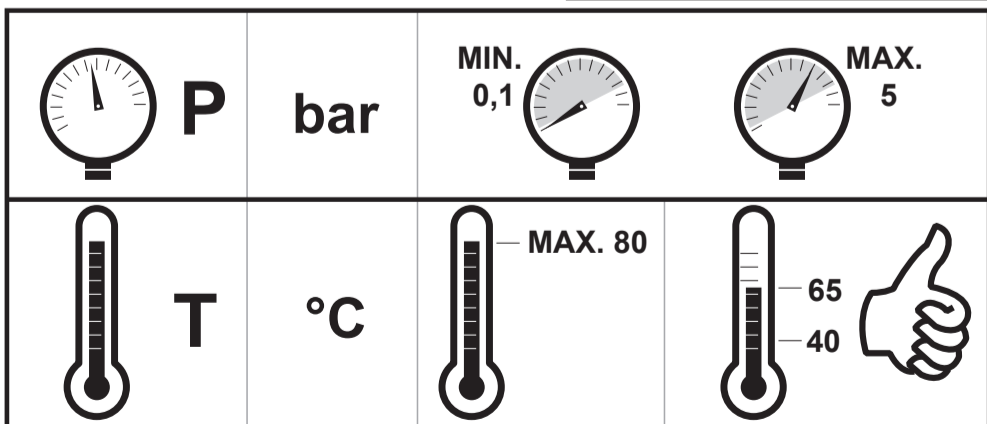

ATTITUDE

A 4592 .. A 5535 ..

0116 / A 866 025
 (+ A 865 612)
 Made in Germany

A 4592 ..

A 5535 ..

Ideal Standard International NV
 Corporate Village - Gent Building
 Da Vincilaan 2
 1935 Zaventem
 Belgium

www.idealstandardinternational.com