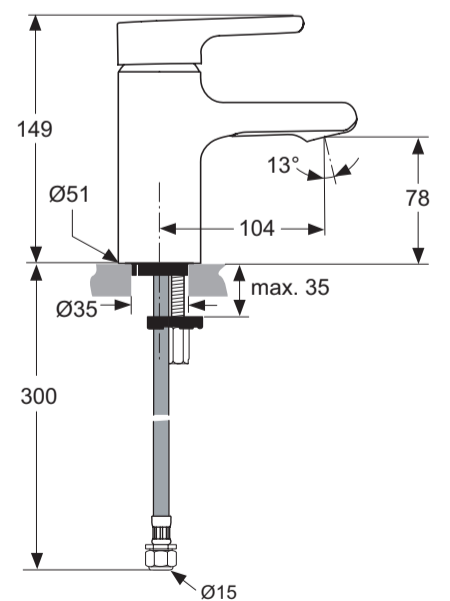

ATTITUDE

A 4592 .. A 5535 ..

0116 / A 866 025
 (+ A 865 612)
 Made in Germany

A 4592 ..

A 5535 ..

Ideal Standard International NV
 Corporate Village - Gent Building
 Da Vincilaan 2
 1935 Zaventem
 Belgium

www.idealstandardinternational.com