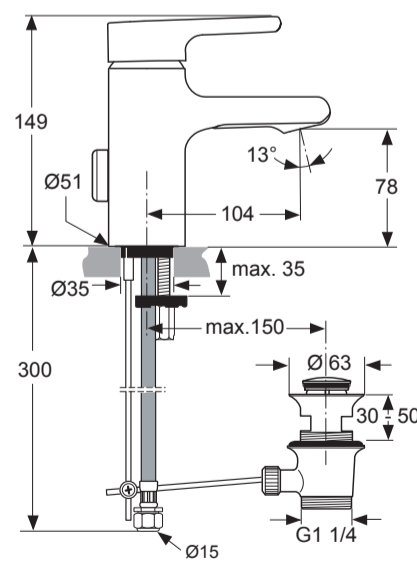

ATTITUDE

A 4592 .. A 5535 ..

0116 / A 866 025
 (+ A 865 612)
 Made in Germany

A 4592 ..

A 5535 ..

Ideal Standard International NV
 Corporate Village - Gent Building
 Da Vincilaan 2
 1935 Zaventem
 Belgium

www.idealstandardinternational.com