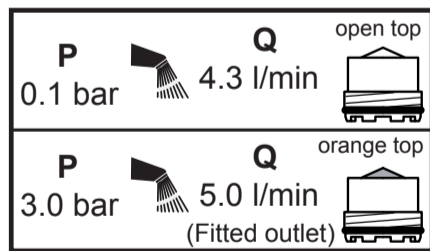

ATTITUDE

A 4592 .. A 5535 ..

0116 / A 866 025
 (+ A 865 612)
 Made in Germany

A 4592 ..

A 5535 ..

Ideal Standard International NV
 Corporate Village - Gent Building
 Da Vincilaan 2
 1935 Zaventem
 Belgium

www.idealstandardinternational.com