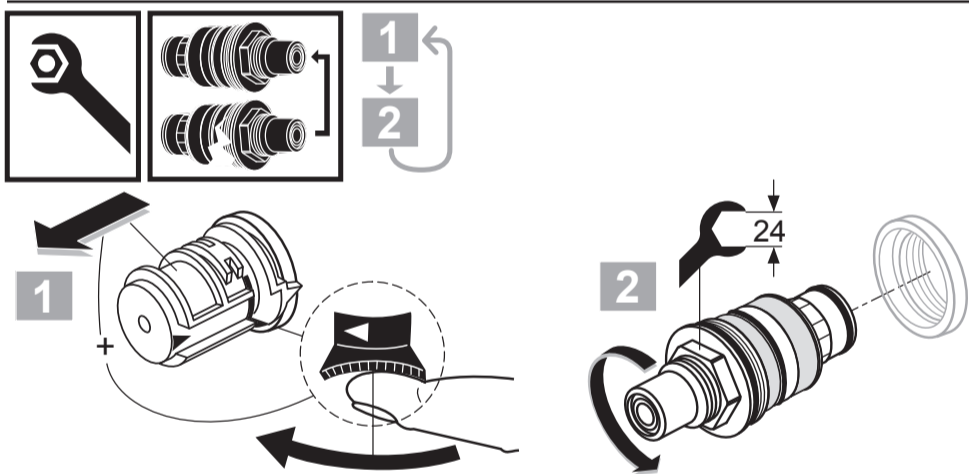

CERATHERM 200
A 4630 .. A 5762 ..

0413 / A 866 278
(+ A 865 612)
Made in Germany