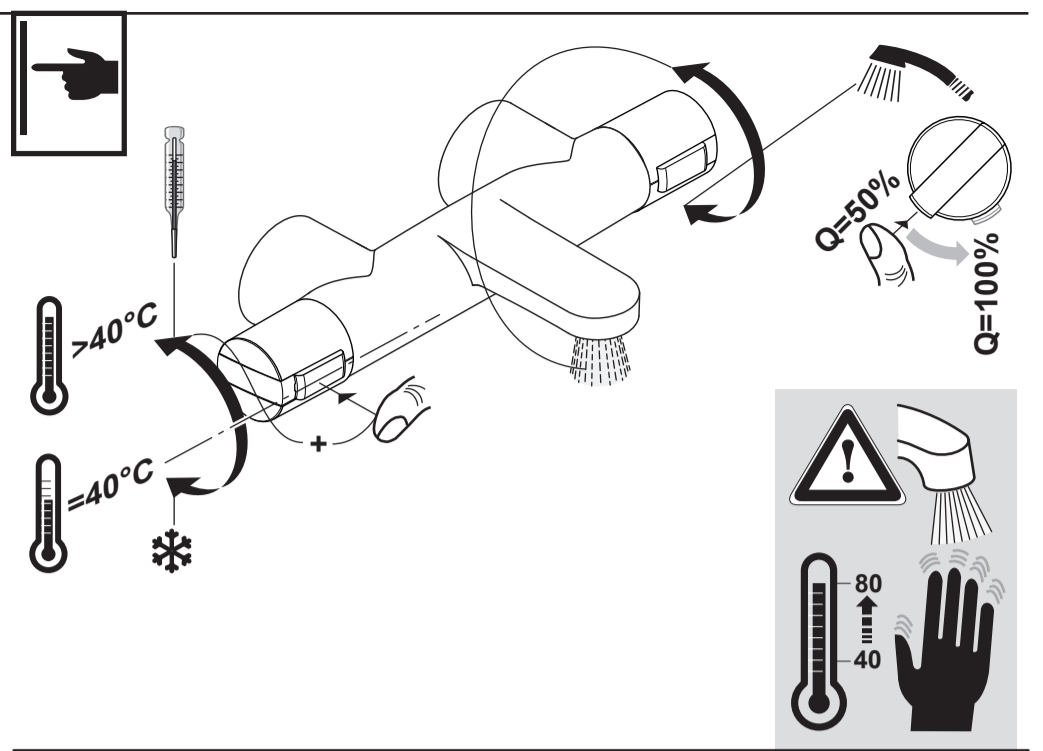

CERATHERM 200
 A 4630 .. A 5762 ..

0413 / A 866 278
 (+ A 865 612)
 Made in Germany

Ideal Standard International BVBA
 Corporate Village - Gent Building
 Da Vincilaan 2
 1935 Zaventem
 Belgium

www.idealstandardinternational.com