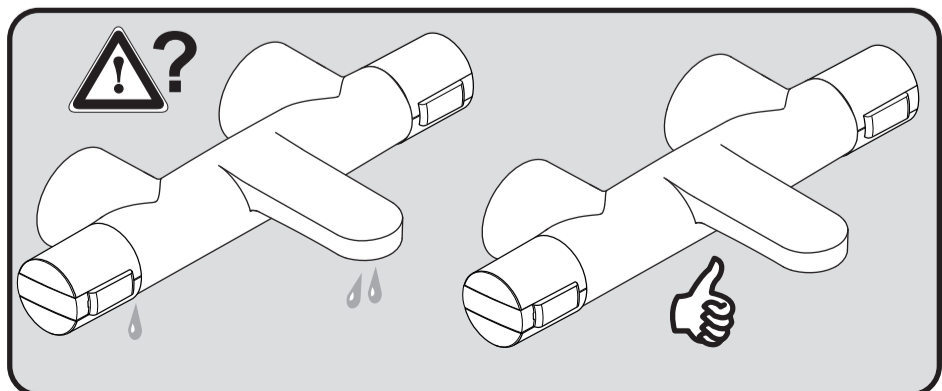

CERATHERM 200
 A 4630 .. A 5762 ..

0413 / A 866 278
 (+ A 865 612)
 Made in Germany

Ideal Standard International BVBA
 Corporate Village - Gent Building
 Da Vincilaan 2
 1935 Zaventem
 Belgium

www.idealstandardinternational.com