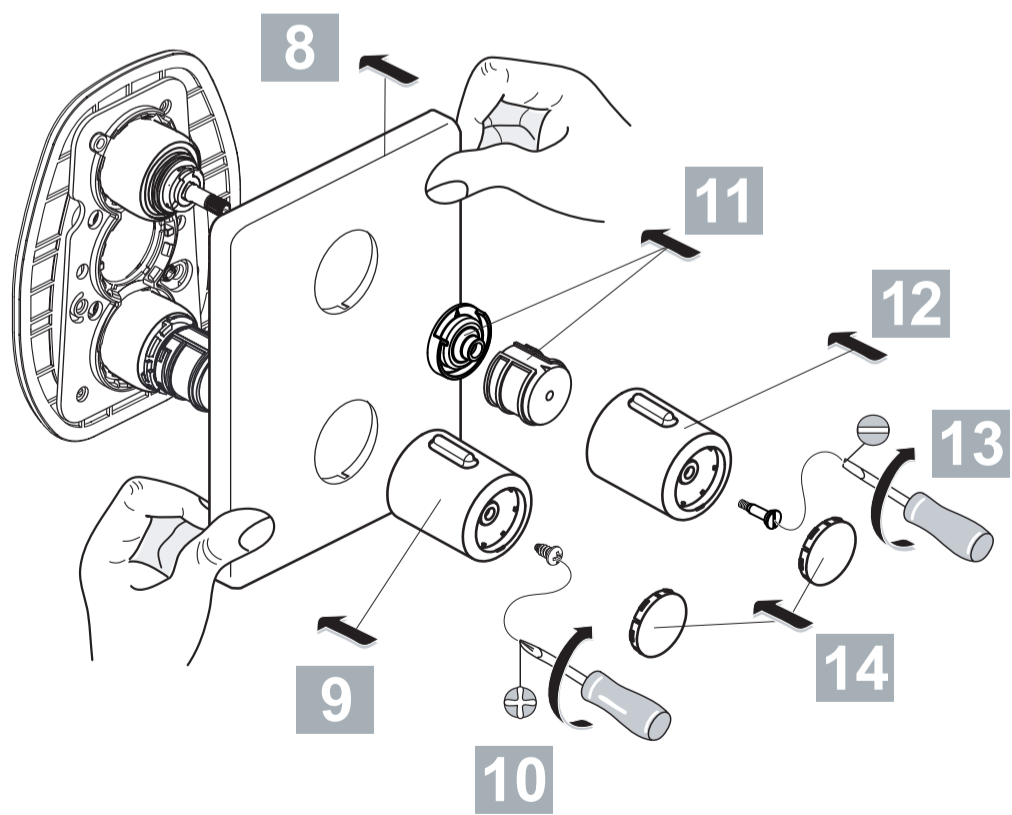

ATTITUDE
 A 4613 ..

0613 / A 866 020
 (+ A 865 612)
 Made in Germany

Ideal Standard International BVBA
 Corporate Village - Gent Building
 Da Vincilaan 2
 1935 Zaventem
 Belgium

www.idealstandardinternational.com