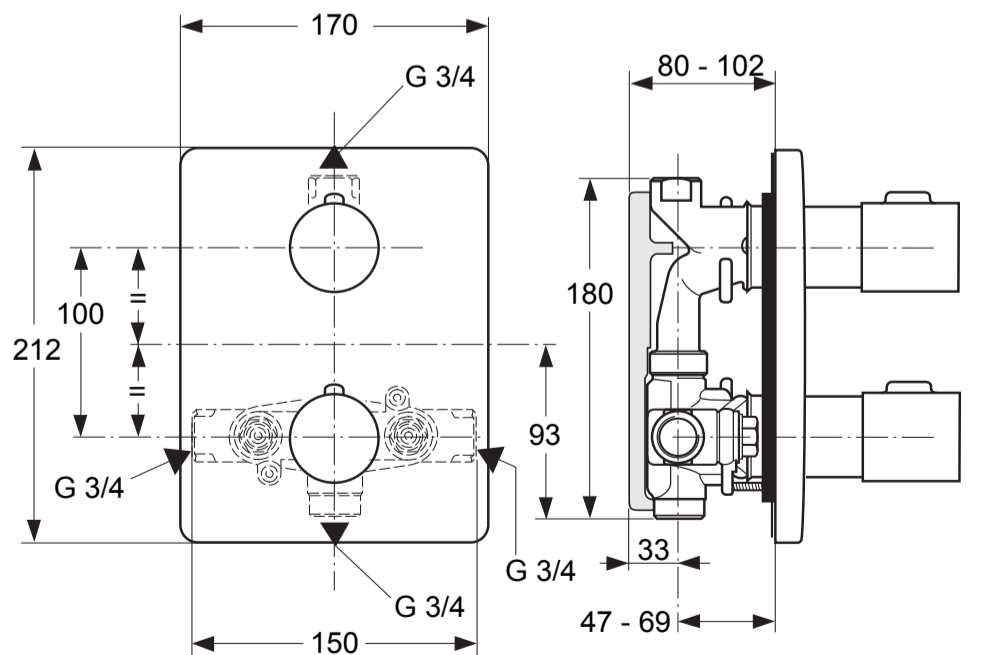

Ideal Standard International BVBA
Corporate Village - Gent Building
Da Vincilaan 2
1935 Zaventem
Belgium

www.idealstandardinternational.com