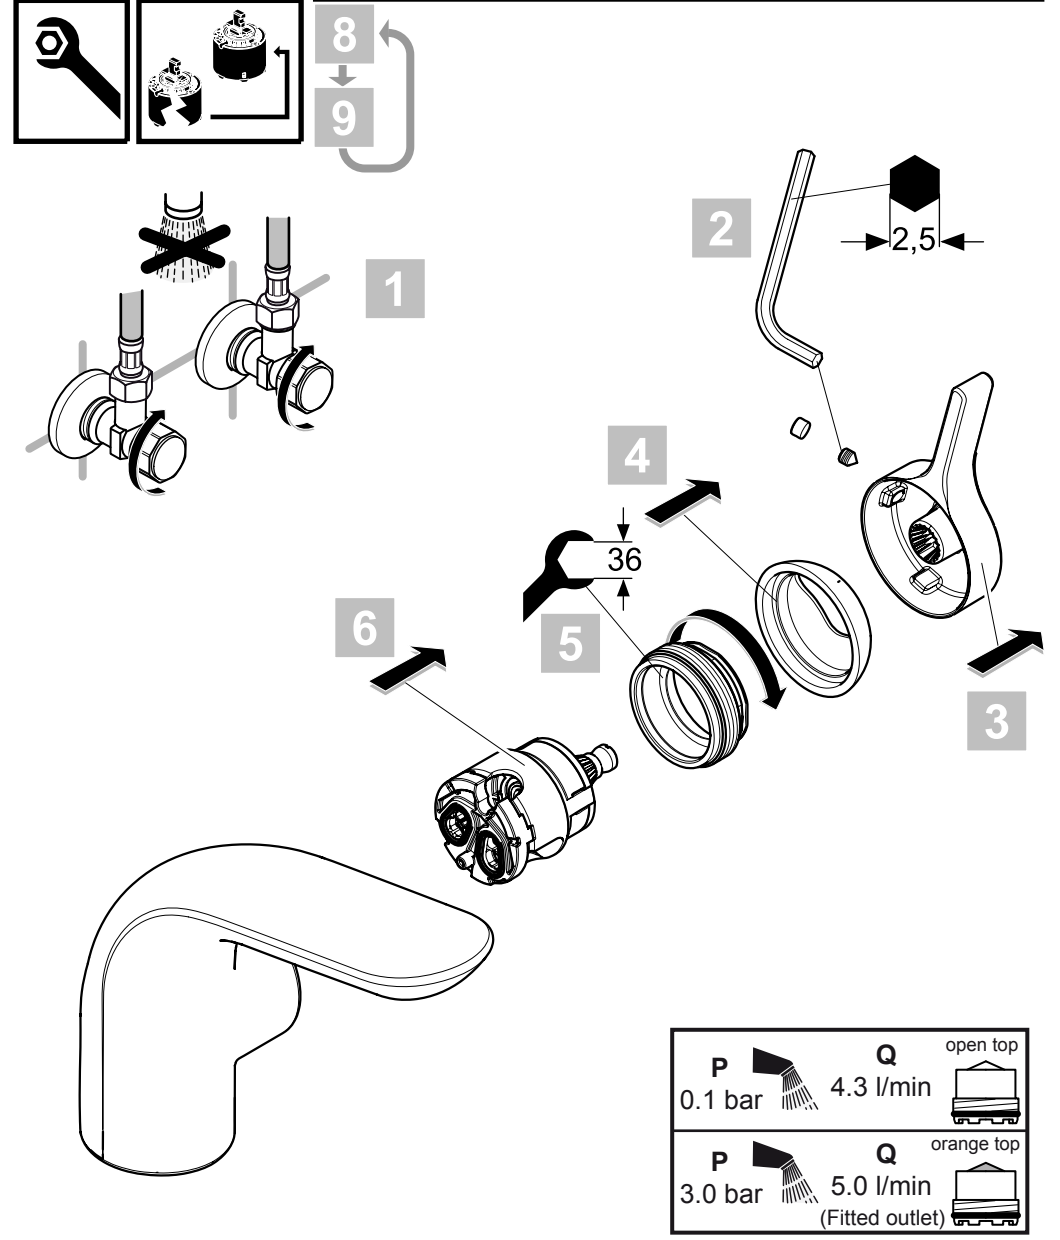

MELANGE
A 4261.. A 5399 ..

0811/ A 865 812 40
 (+ A 865 612)
 Made in Germany

Ideal Standard International BVBA
 Chaussée de Wavre, 1789 - box 15
 1160 Bruxelles
 Belgium

www.idealstandardinternational.com