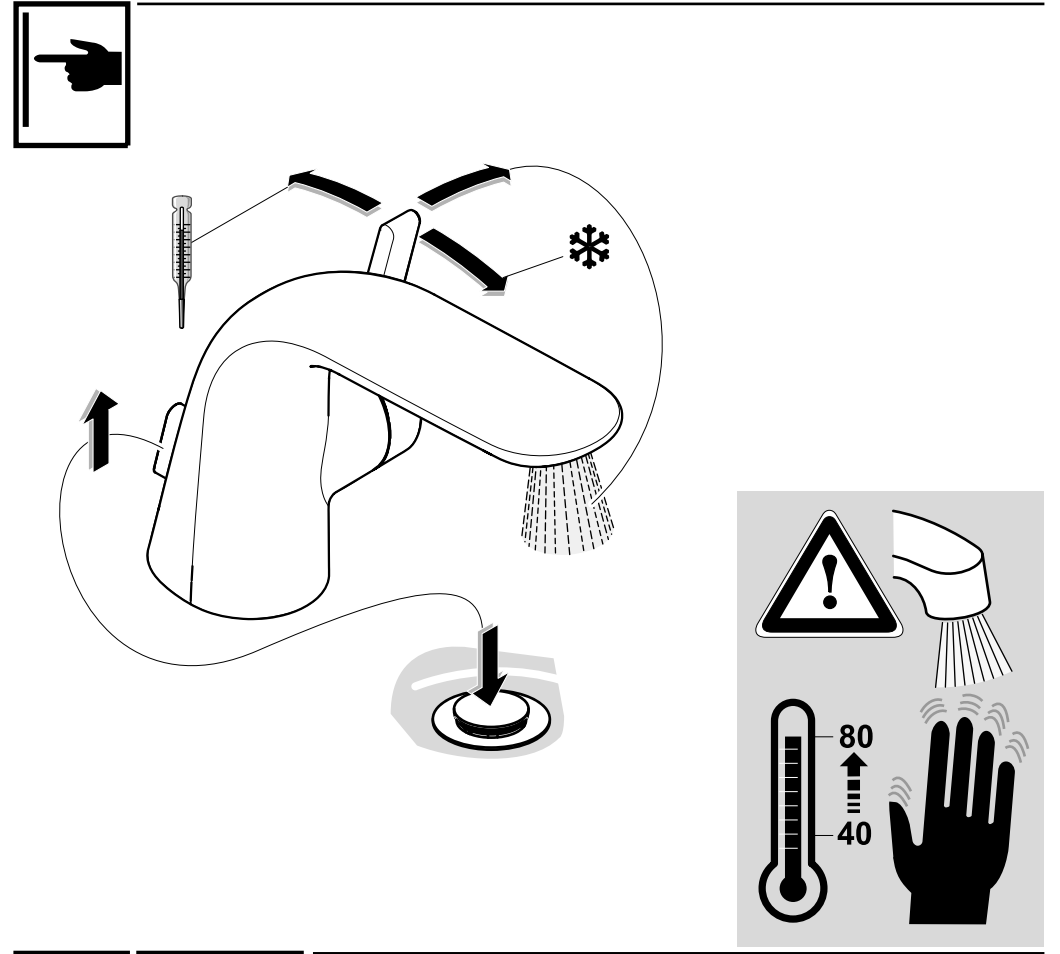

MELANGE
A 4261.. A 5399 ..

0811/ A 865 812 40
 (+ A 865 612)
 Made in Germany

Ideal Standard International BVBA
 Chaussée de Wavre, 1789 - box 15
 1160 Bruxelles
 Belgium

www.idealstandardinternational.com