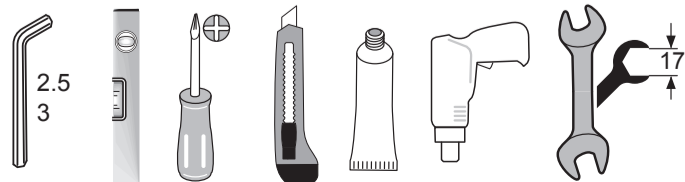

ARCHIMODULE

A 1530 .. A 1531 ..

0216 / A 866 494
 (+ A 865 612)
 Made in Germany

A 1530

A 1531

Ideal Standard International NV
 Corporate Village - Gent Building
 Da Vincilaan 2
 1935 Zaventem
 Belgium

www.idealstandardinternational.com