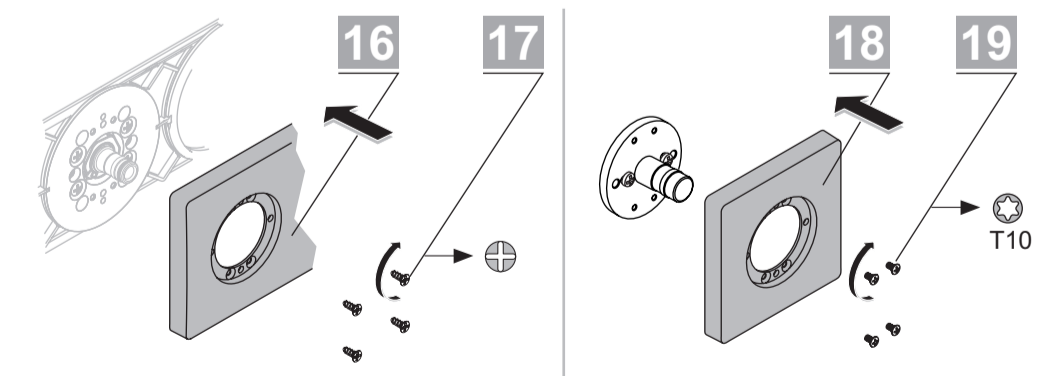

ARCHIMODULE

A 1530 .. A 1531 ..

0216 / A 866 494
 (+ A 865 612)
 Made in Germany

A 1530

A 1531

Ideal Standard International NV
 Corporate Village - Gent Building
 Da Vincilaan 2
 1935 Zaventem
 Belgium

www.idealstandardinternational.com