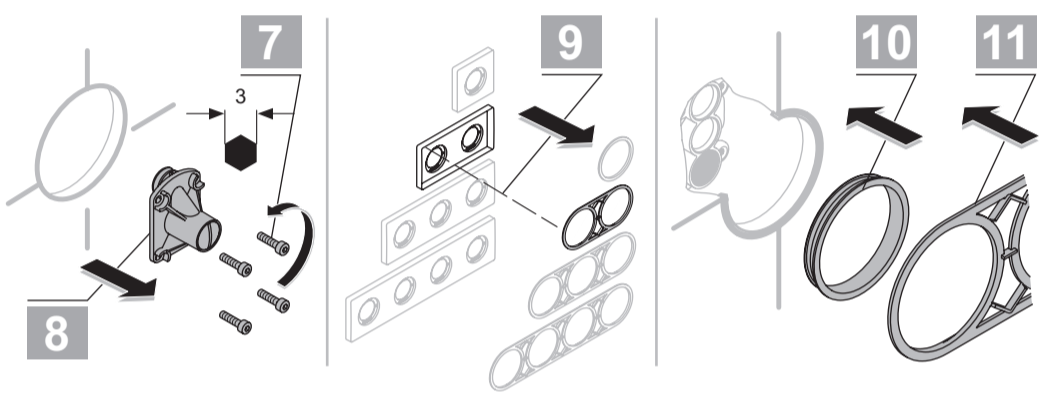

ARCHIMODULE

A 1530 .. A 1531 ..

0216 / A 866 494
 (+ A 865 612)
 Made in Germany

A 1530

A 1531

Ideal Standard International NV
 Corporate Village - Gent Building
 Da Vincilaan 2
 1935 Zaventem
 Belgium

www.idealstandardinternational.com