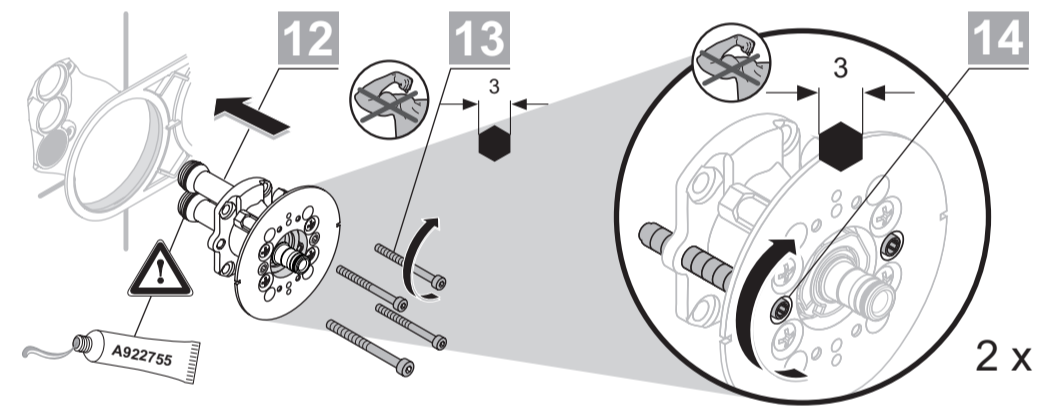

ARCHIMODULE

A 1530 .. A 1531 ..

0216 / A 866 494
 (+ A 865 612)
 Made in Germany

A 1530

A 1531

Ideal Standard International NV
 Corporate Village - Gent Building
 Da Vincilaan 2
 1935 Zaventem
 Belgium

www.idealstandardinternational.com