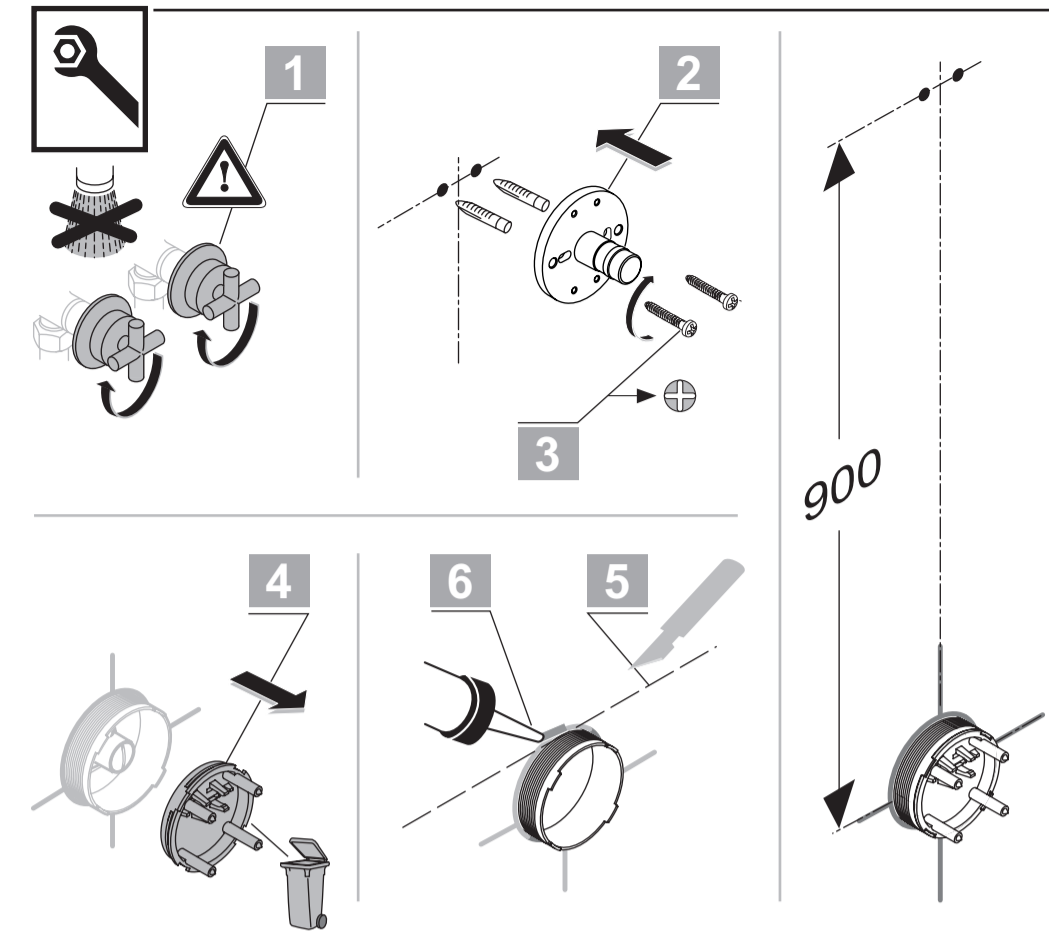

ARCHIMODULE

A 1530 .. A 1531 ..

0216 / A 866 494
 (+ A 865 612)
 Made in Germany

A 1530

A 1531

Ideal Standard International NV
 Corporate Village - Gent Building
 Da Vincilaan 2
 1935 Zaventem
 Belgium

www.idealstandardinternational.com