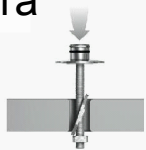

WASHPOINT
SEAT
Ref. : R3921

*Ideal
Standard*

1a

2a

3a

4

5

6