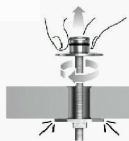

WASHPOINT
SEAT
Ref. : R3921

*Ideal
Standard*

1a

2a

3a

4

5

6