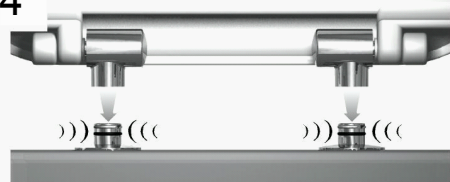

WASHPOINT
SEAT
Ref. : R3921

*Ideal
Standard*

1a

2a

3a

4

5

6