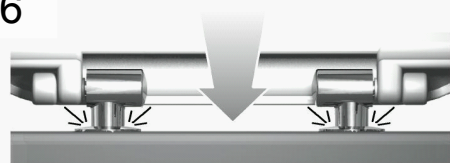

WASHPOINT
SEAT
Ref. : R3921

*Ideal
Standard*

1a

2a

3a

4

5

6