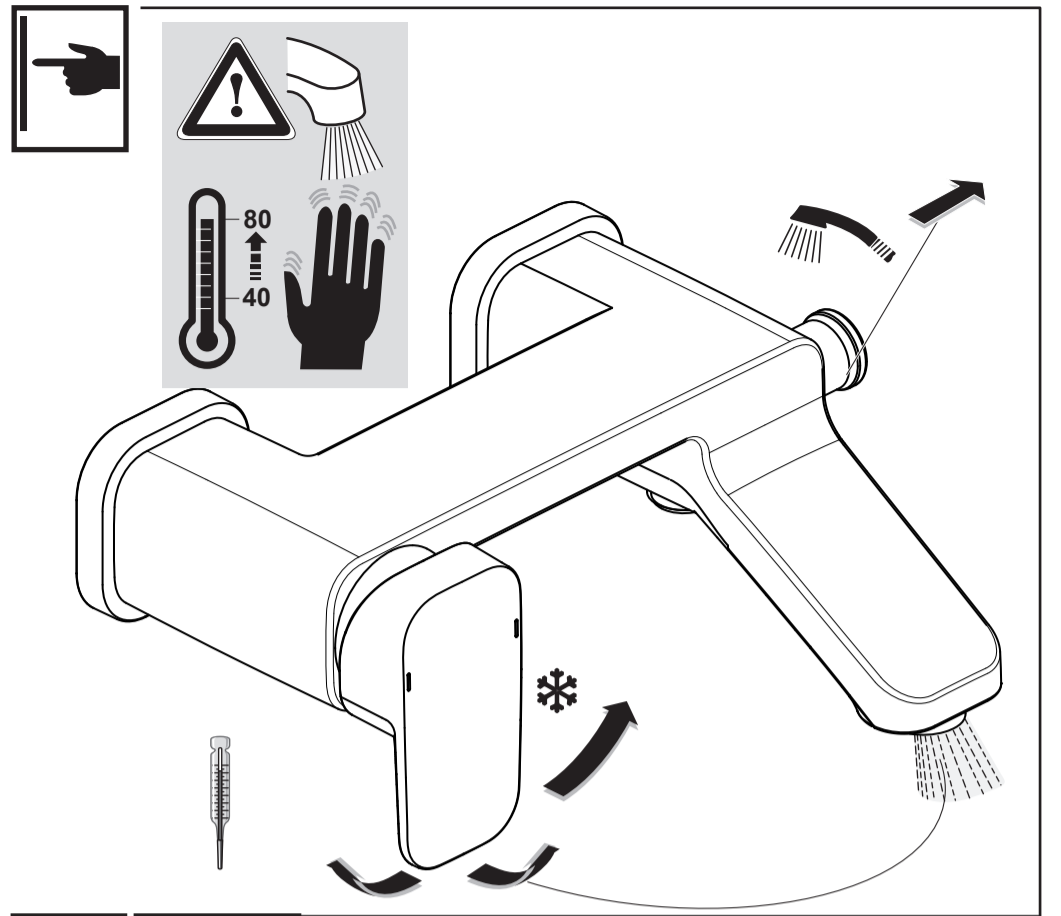

P bar		MAX. 10		5		Q (3 bar)
	T °C		MAX. 80		65		l/min 23/ A6625 22/ A6626