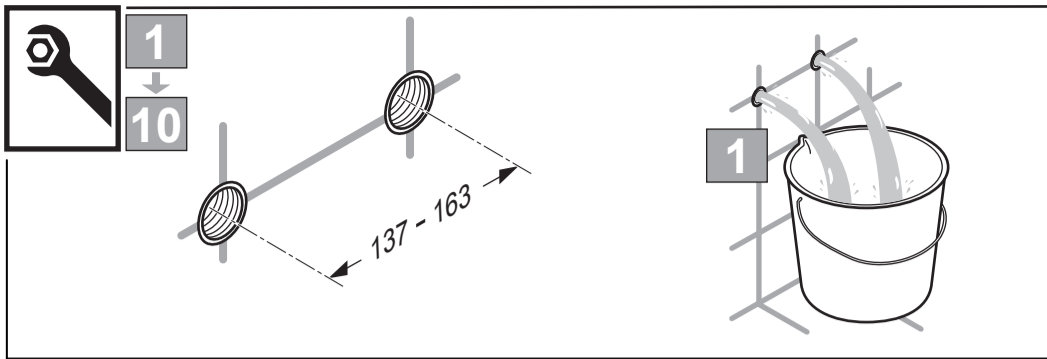

P bar		MAX. 10		5		Q (3 bar)
	T °C		MAX. 80		65		l/min 23/ A6625 22/ A6626