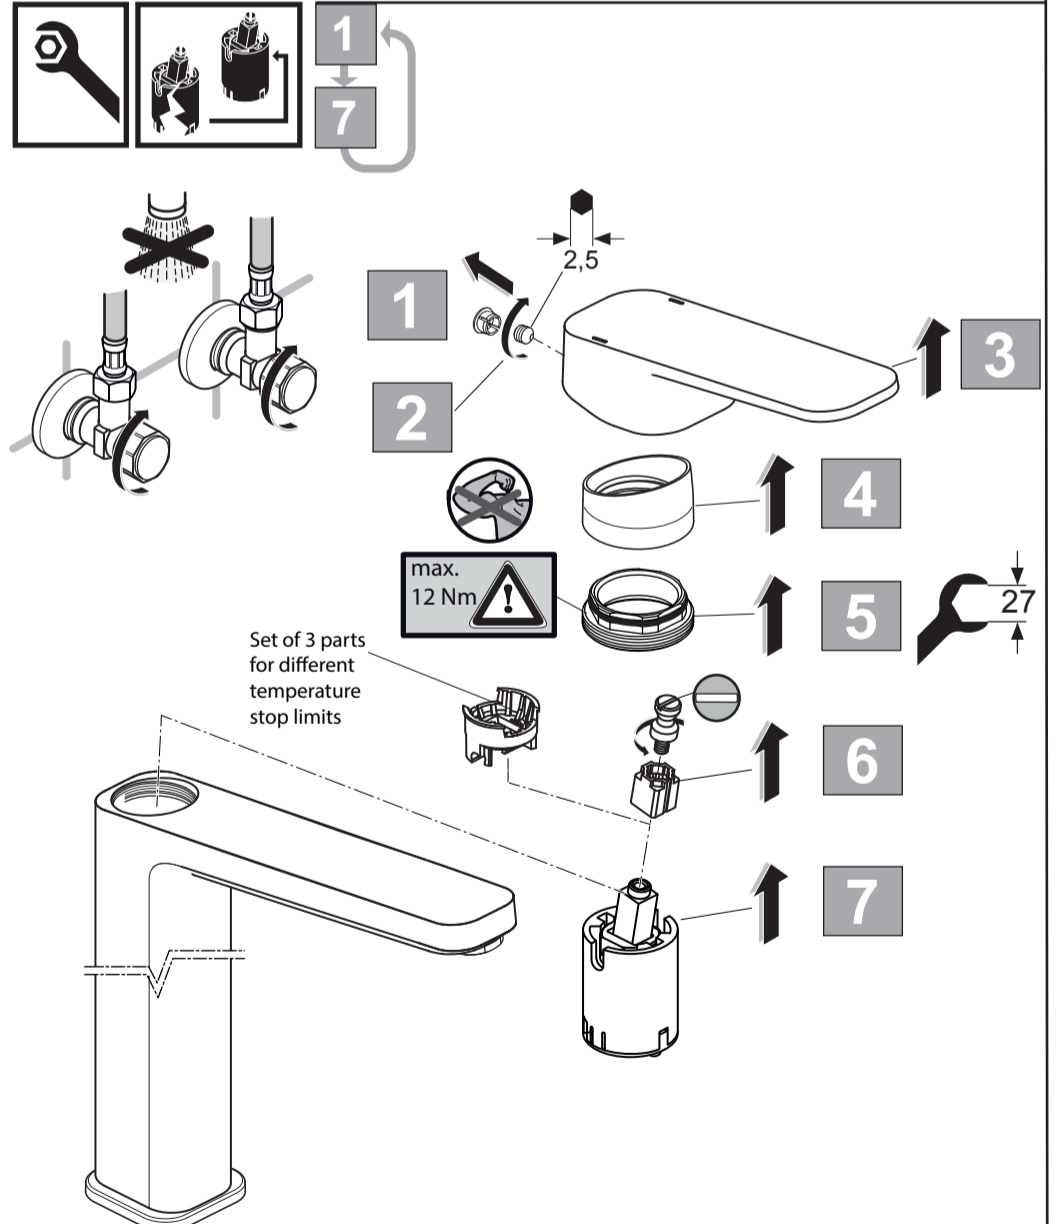

A 6619 ..

A 6618 ..

Ideal Standard International NV
 Corporate Village - Gent Building
 Da Vincilaan 2
 1935 Zaventem
 Belgium

www.idealstandardinternational.com

	P	bar				Q (3 bar)
	T	°C				l/min
						5