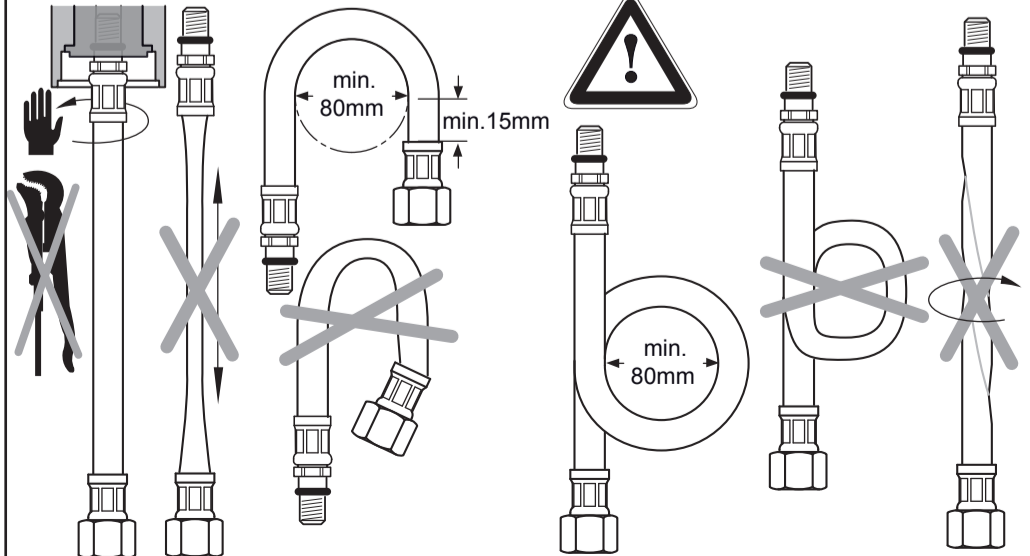

A 6619 ..

A 6618 ..

Ideal Standard International NV
 Corporate Village - Gent Building
 Da Vincilaan 2
 1935 Zaventem
 Belgium

www.idealstandardinternational.com

	P	bar				Q (3 bar)
	T	°C				l/min
						5