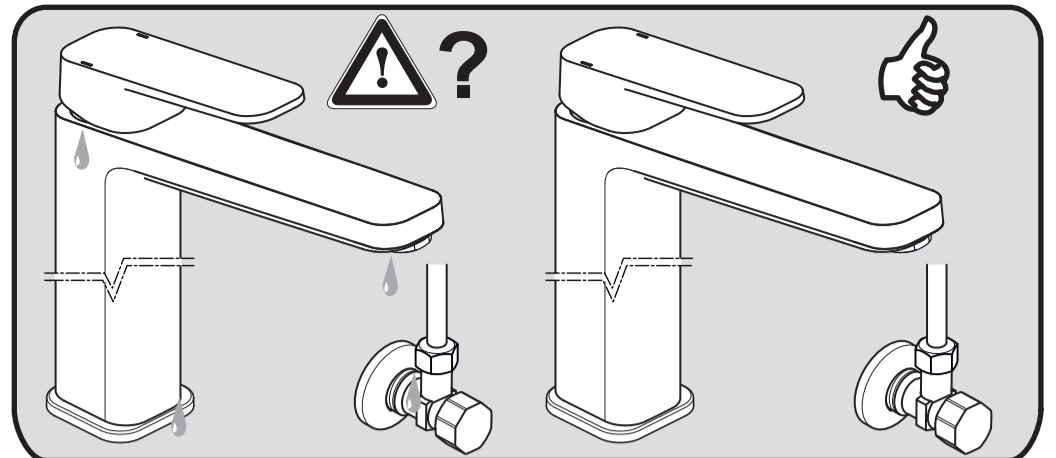

A 6619 ..

A 6618 ..

Ideal Standard International NV
 Corporate Village - Gent Building
 Da Vincilaan 2
 1935 Zaventem
 Belgium

www.idealstandardinternational.com

	P	bar				Q (3 bar)
	T	°C				l/min
						5