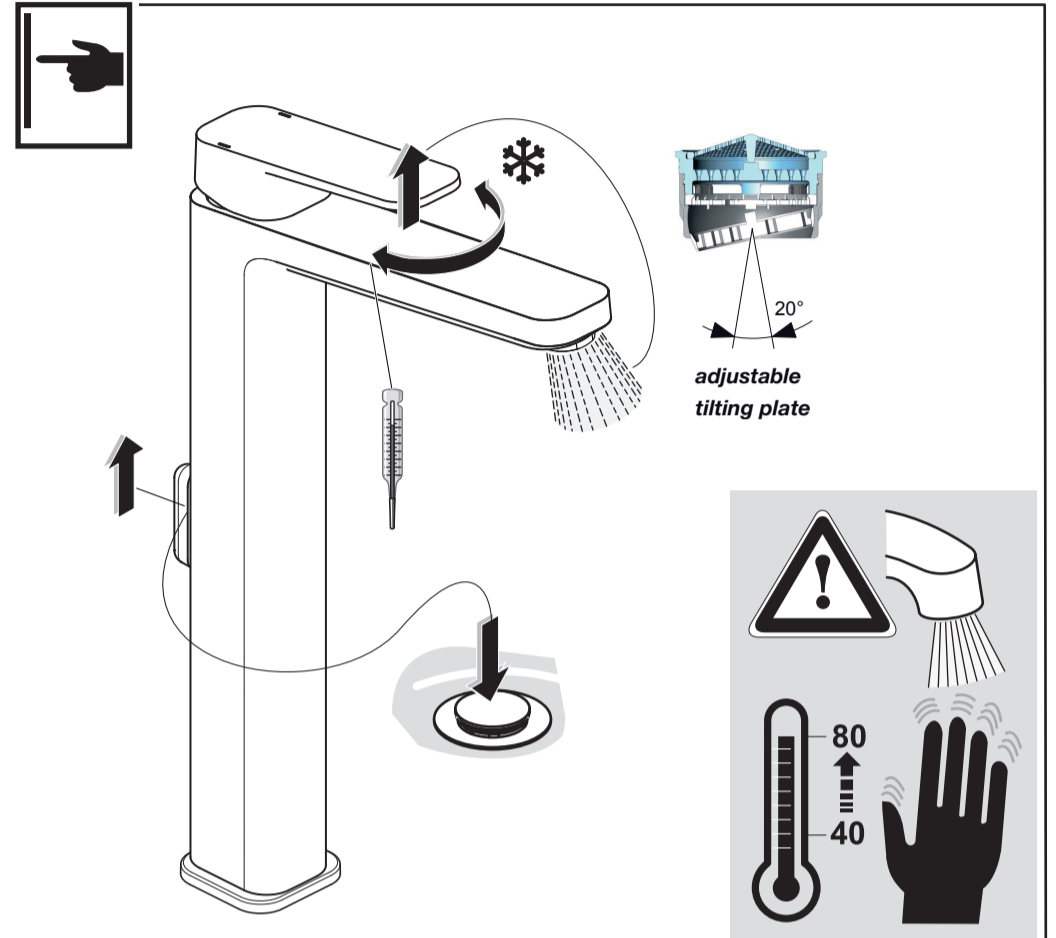

A 6619 ..

A 6618 ..

Ideal Standard International NV
 Corporate Village - Gent Building
 Da Vincilaan 2
 1935 Zaventem
 Belgium

www.idealstandardinternational.com

	P	bar				Q (3 bar)
	T	°C				l/min
						5