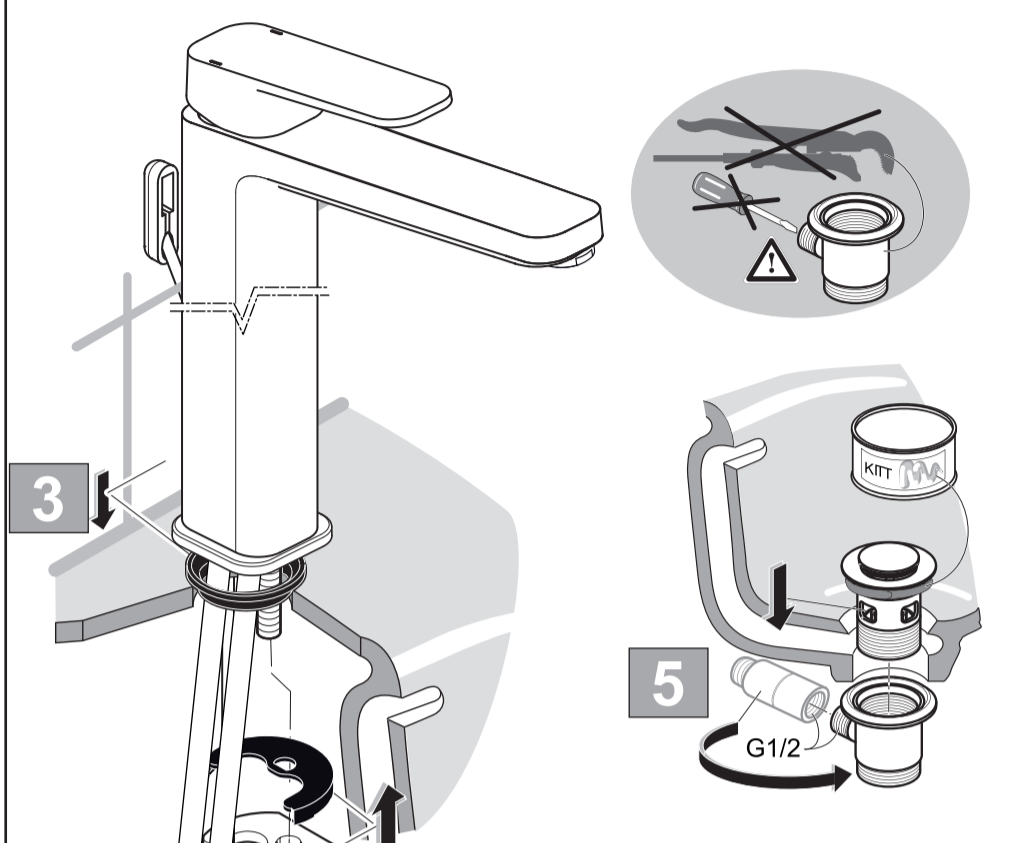

A 6619 ..

A 6618 ..

Ideal Standard International NV
 Corporate Village - Gent Building
 Da Vincilaan 2
 1935 Zaventem
 Belgium

www.idealstandardinternational.com

	P	bar				Q (3 bar)
	T	°C				l/min
						5