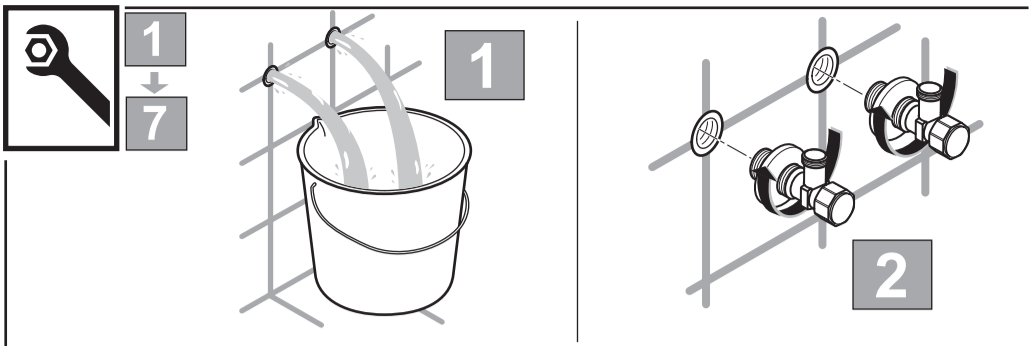

A 6619 ..

A 6618 ..

Ideal Standard International NV
 Corporate Village - Gent Building
 Da Vincilaan 2
 1935 Zaventem
 Belgium

www.idealstandardinternational.com

	P	bar				Q (3 bar)
	T	°C				l/min
						5