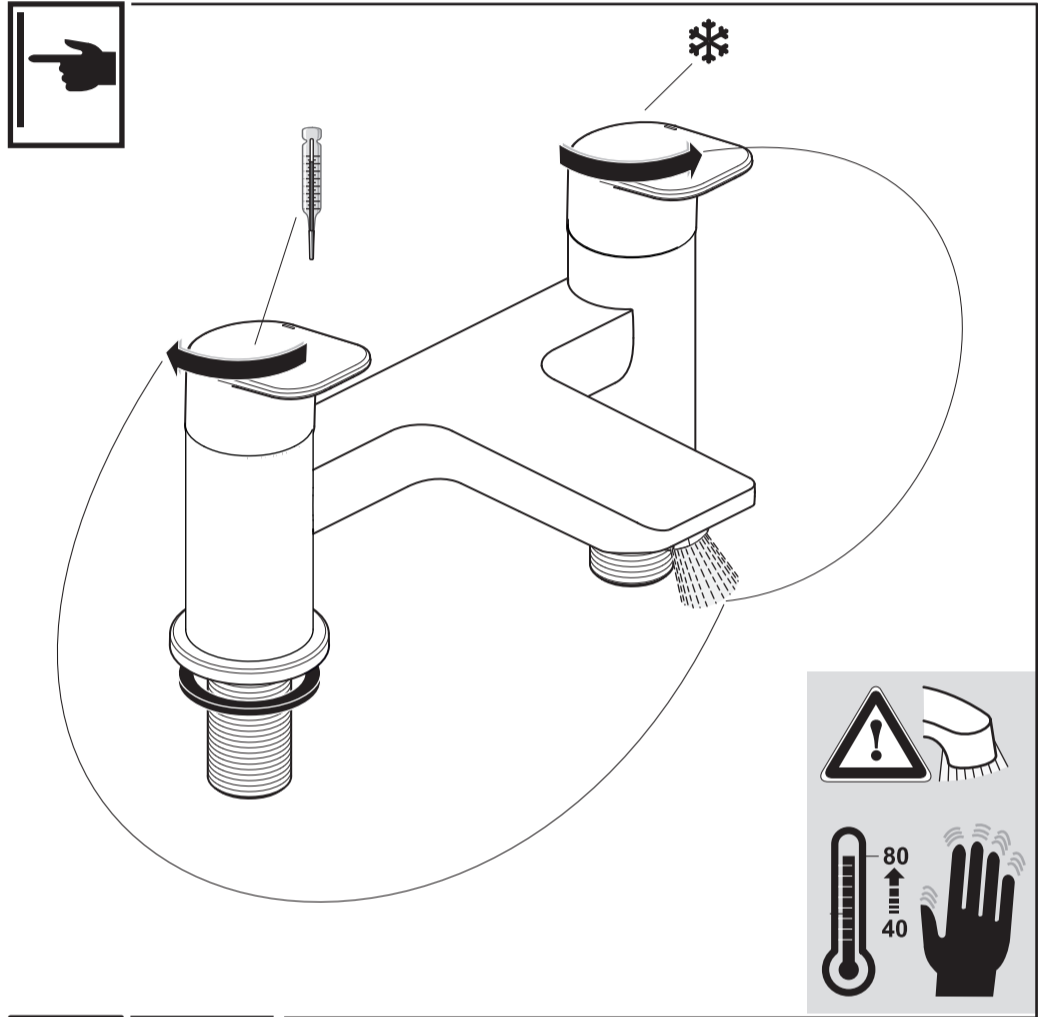

TURANO
A 6631 ..

0116 / A 868 133
 (+ A 866 385)
 Made in Germany

Ideal Standard International NV
 Corporate Village - Gent Building
 Da Vincilaan 2
 1935 Zaventem
 Belgium

www.idealstandardinternational.com