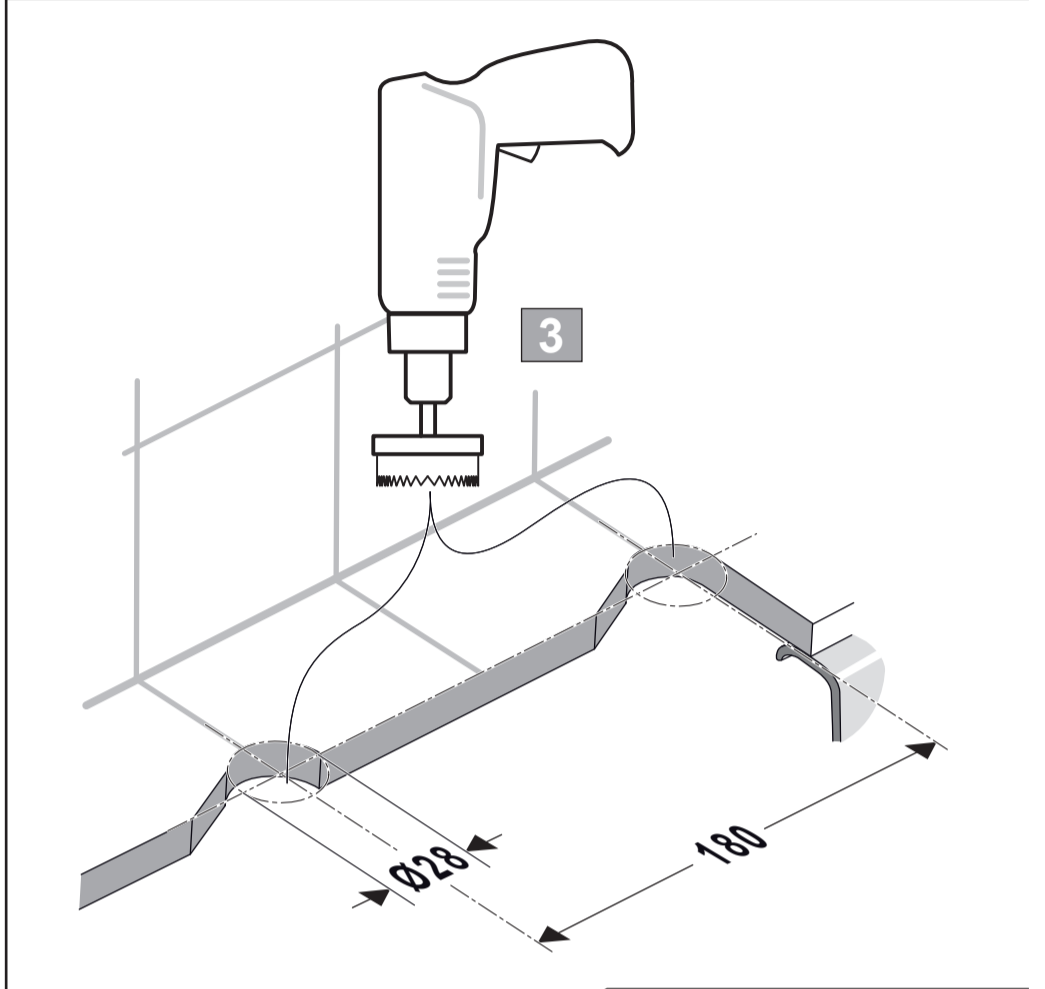

TURANO
A 6631 ..

0116 / A 868 133
 (+ A 866 385)
 Made in Germany

Ideal Standard International NV
 Corporate Village - Gent Building
 Da Vincilaan 2
 1935 Zaventem
 Belgium

www.idealstandardinternational.com