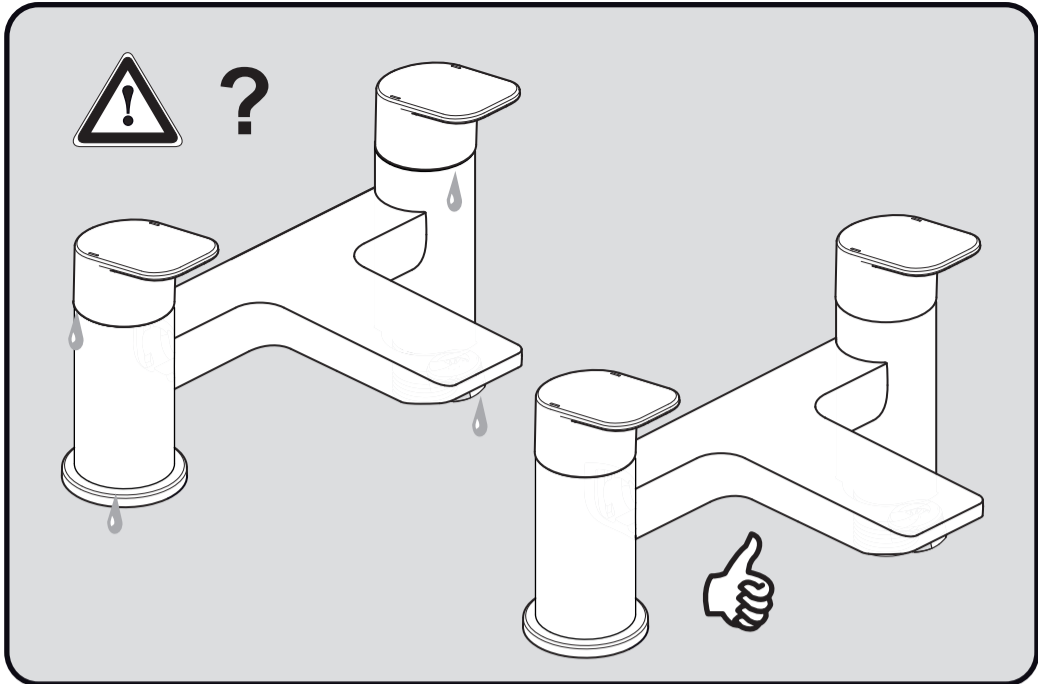

TURANO
A 6631 ..

0116 / A 868 133
 (+ A 866 385)
 Made in Germany

Ideal Standard International NV
 Corporate Village - Gent Building
 Da Vincilaan 2
 1935 Zaventem
 Belgium

www.idealstandardinternational.com