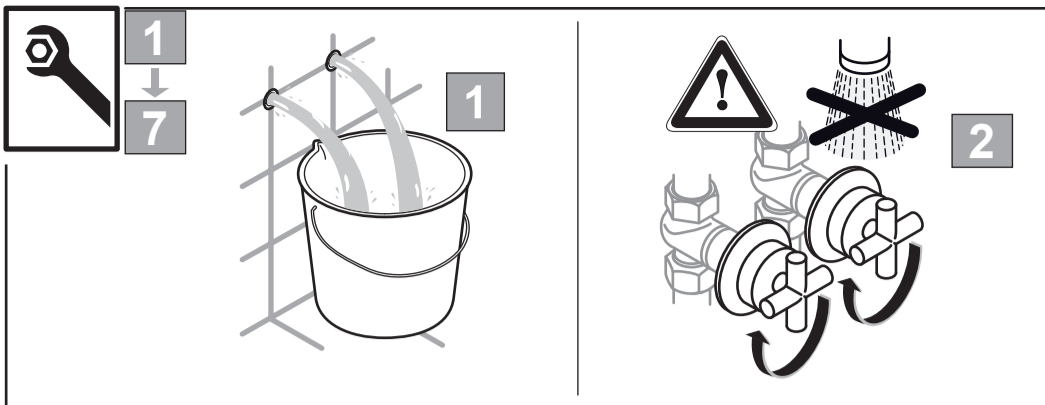

TURANO
A 6631 ..

0116 / A 868 133
 (+ A 866 385)
 Made in Germany

Ideal Standard International NV
 Corporate Village - Gent Building
 Da Vincilaan 2
 1935 Zaventem
 Belgium

www.idealstandardinternational.com