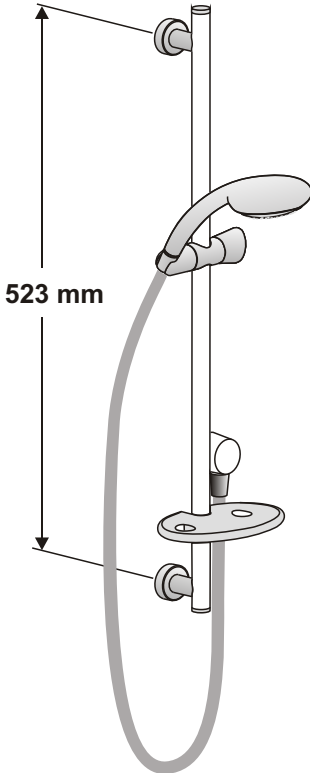

TREVI

by Ideal-Standard

ELIPSE SLIDE BAR SHOWER KITS

IMPORTANT NOTE:

For **low pressure** supplies, using long nosed pliers, please remove the flow regulator from the inlet of the handshower

**L7100AA ELIPSE SHOWER KIT CHROME
SINGLE FUNCTION HANDSPRAY**

3

5

For low pressure supplies, using a long nosed pliers, please remove the flow regulator from the inlet of the handshower

2

4

3

3

2

1

1

523mm centres

2

3

5

4

6