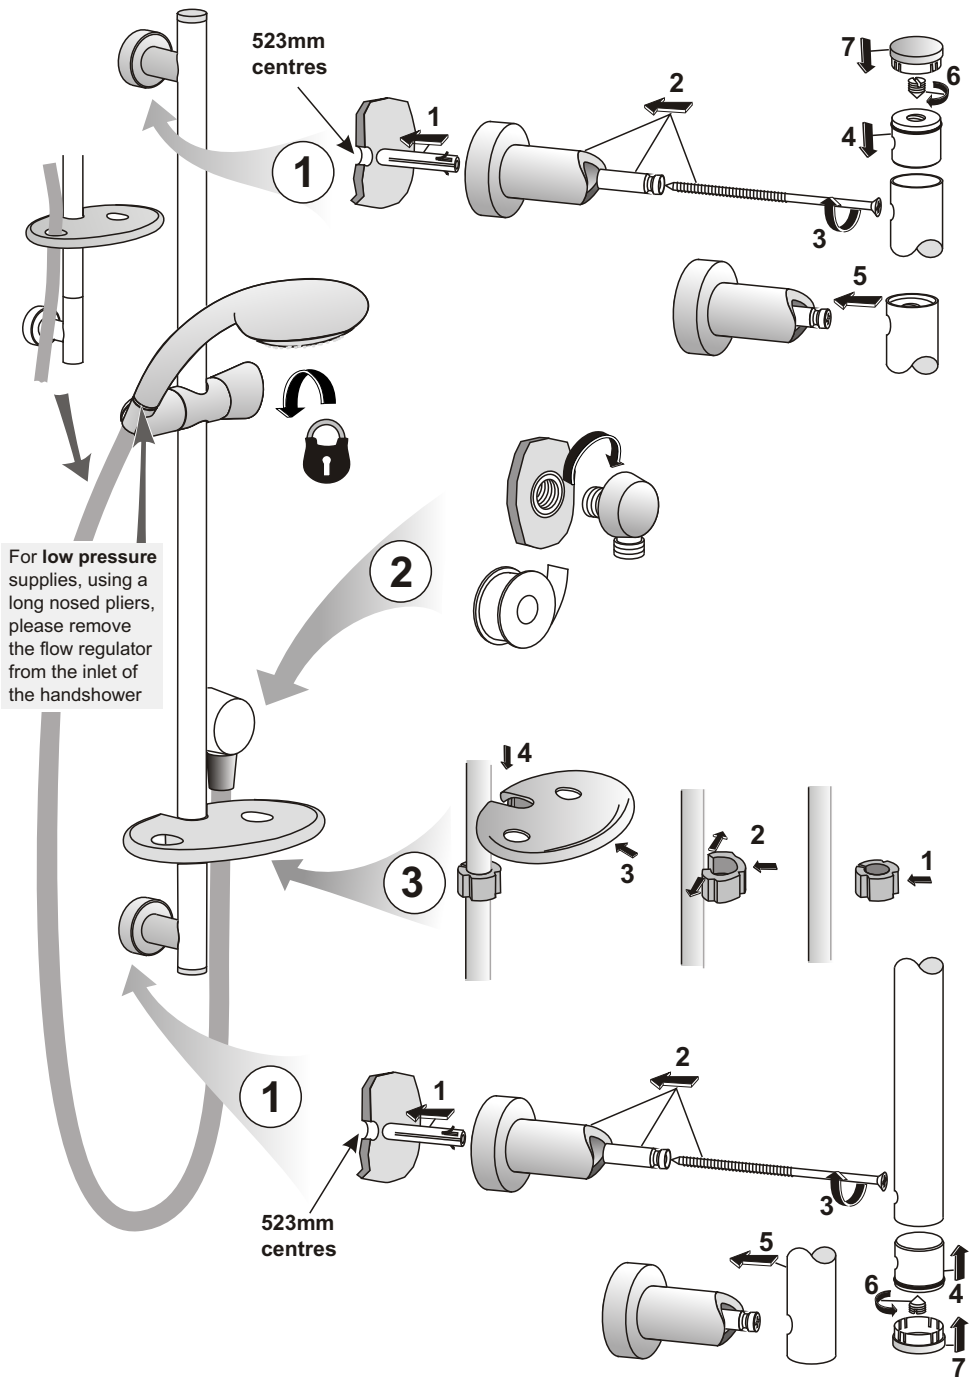

TREVI

by Ideal-Standard

ELIPSE SLIDE BAR SHOWER KITS

IMPORTANT NOTE:

For **low pressure** supplies, using long nosed pliers, please remove the flow regulator from the inlet of the handshower

**L7100AA ELIPSE SHOWER KIT CHROME
SINGLE FUNCTION HANDSPRAY**

**L7101AA ELIPSE SHOWER KIT CHROME
3-FUNCTION HANDSPRAY**

CUSTOMER CARE HELPLINE

0870 129 6085

CUSTOMER CARE FAX

01482 499611

E-MAIL

ukcustcare@aseur.com

Trevi Showers pursues a policy of continuing improvement in design and performance of its products. The right is therefore reserved to vary specification without notice.

Trevi Showers is a division of Ideal Standard (UK) Ltd

Trevi Showers

The Bathroom Works, National Avenue
Kingston-upon-Hull, HU5 4HS England

523mm centres

1

2

7
6

4

3

5

For low pressure supplies, using a long nosed pliers, please remove the flow regulator from the inlet of the handshower

2

4

3

3

2