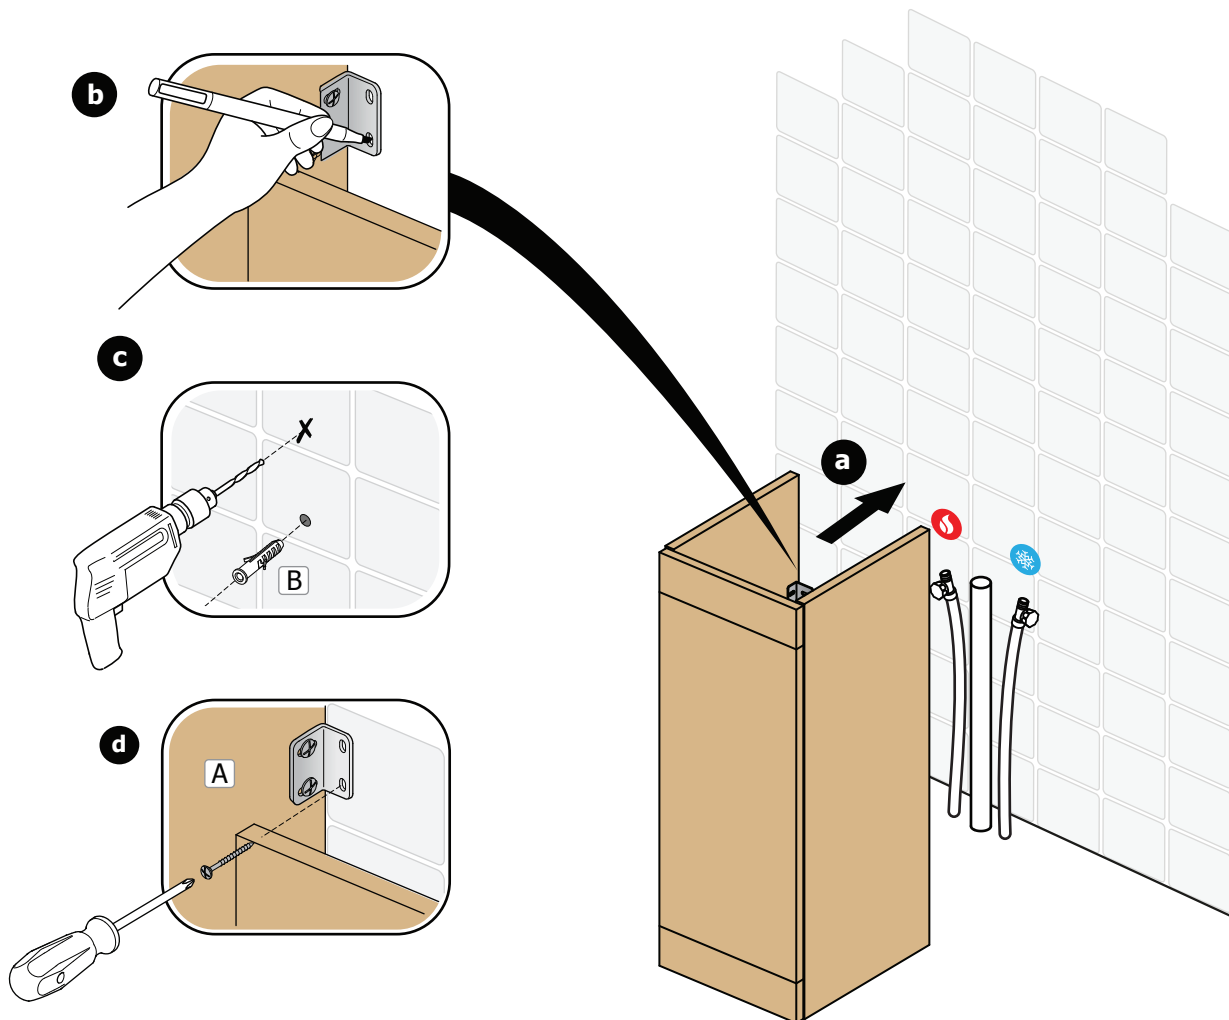

Tempo

	E3259	265x300x705
--	--------------	-------------

	T0586	550x450x195
	T0588	500x440x185

UK **Assembly instructions.**
Please read the instructions first. We reserve the right to change product specifications due to possible technical improvements.
Caution : Always use appropriate fixings to suit your type of wall.

- 
x 1
- A**

x 4
- B**

x 4
- C**

x 2
- D**

x 14

1

2