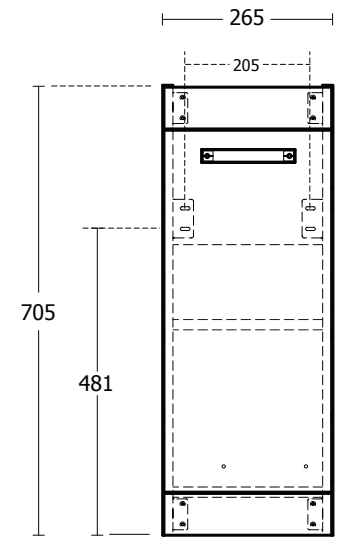

Tempo

	E3259	265x300x705
--	--------------	-------------

	T0586	550x450x195
	T0588	500x440x185

UK **Assembly instructions.**
Please read the instructions first. We reserve the right to change product specifications due to possible technical improvements.
Caution : Always use appropriate fixings to suit your type of wall.

- 
x 1
- A**

x 4
- B**

x 4
- C**

x 2
- D**

x 14

1

2