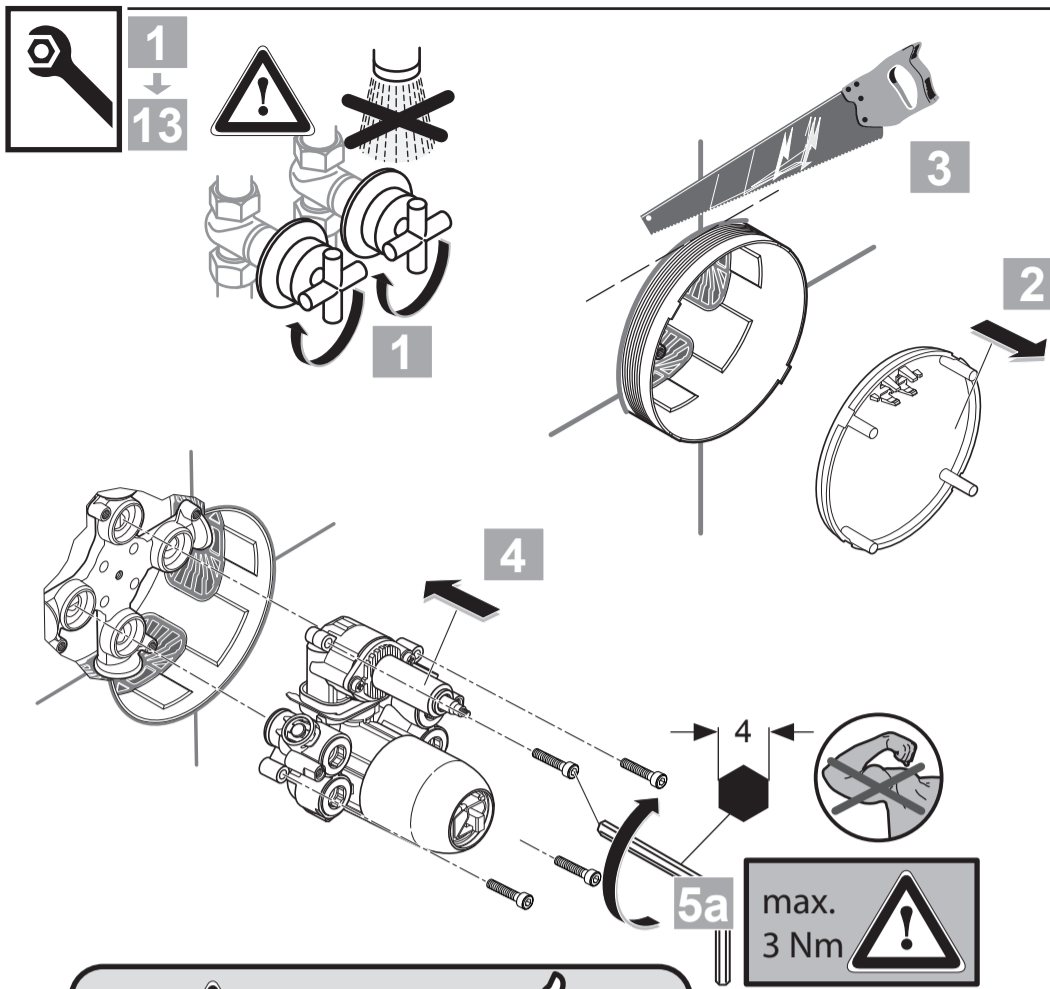

STRADA
A 6853 ..

0116 / A 866 724
 (+ A 865 612)
 Made in Germany

Ideal Standard International NV
 Corporate Village - Gent Building
 Da Vincilaan 2
 1935 Zaventem
 Belgium

www.idealstandardinternational.com