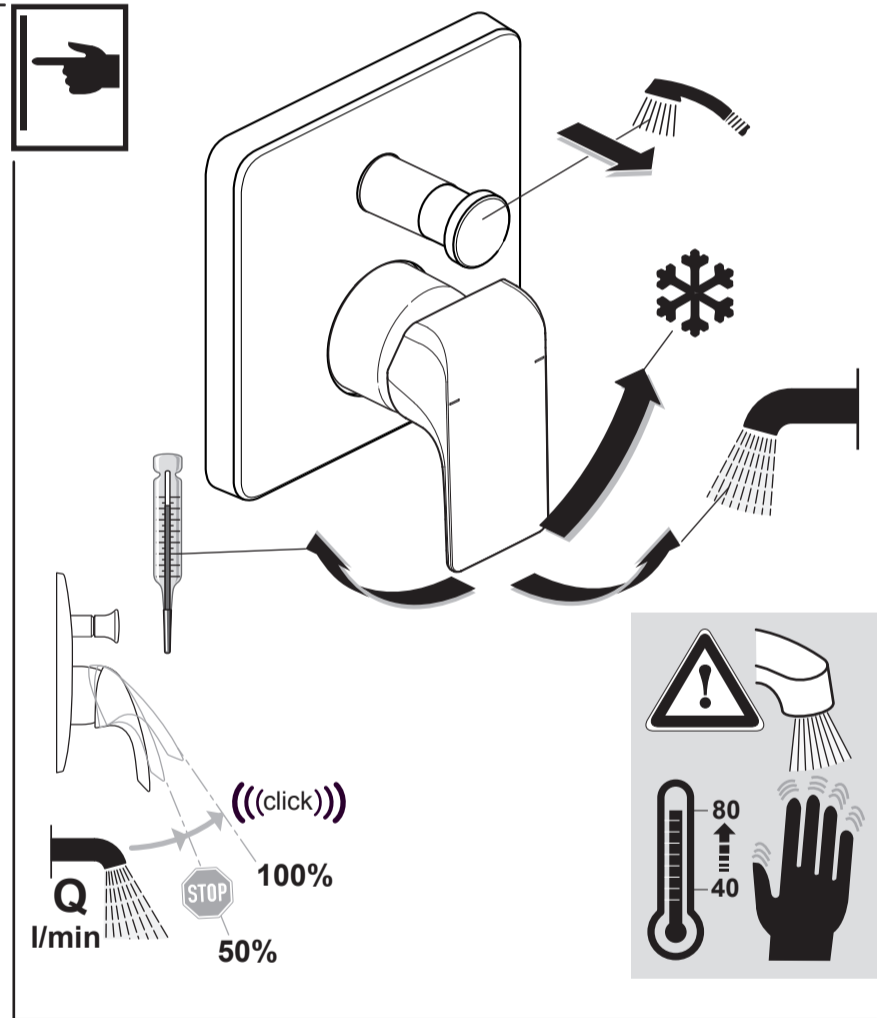

0	1	2	3	4	5	6	7	8	9
	°C	49,5	49,5	48	46	42,5	41	37	33,5	31	28
0,3 MPa 3 bar	50°C	16°C	65	65	63,5	60,5	57	53,5	49	44,5	39
	65°C	16°C	81	81	78,5	73	69	63,5	56	49	42,5
	81°C	16°C									

P	bar	MAX. 10	5	Q
		0,5	1	(3 bar)
T	°C	MAX. 80	65	l/min
			40	25