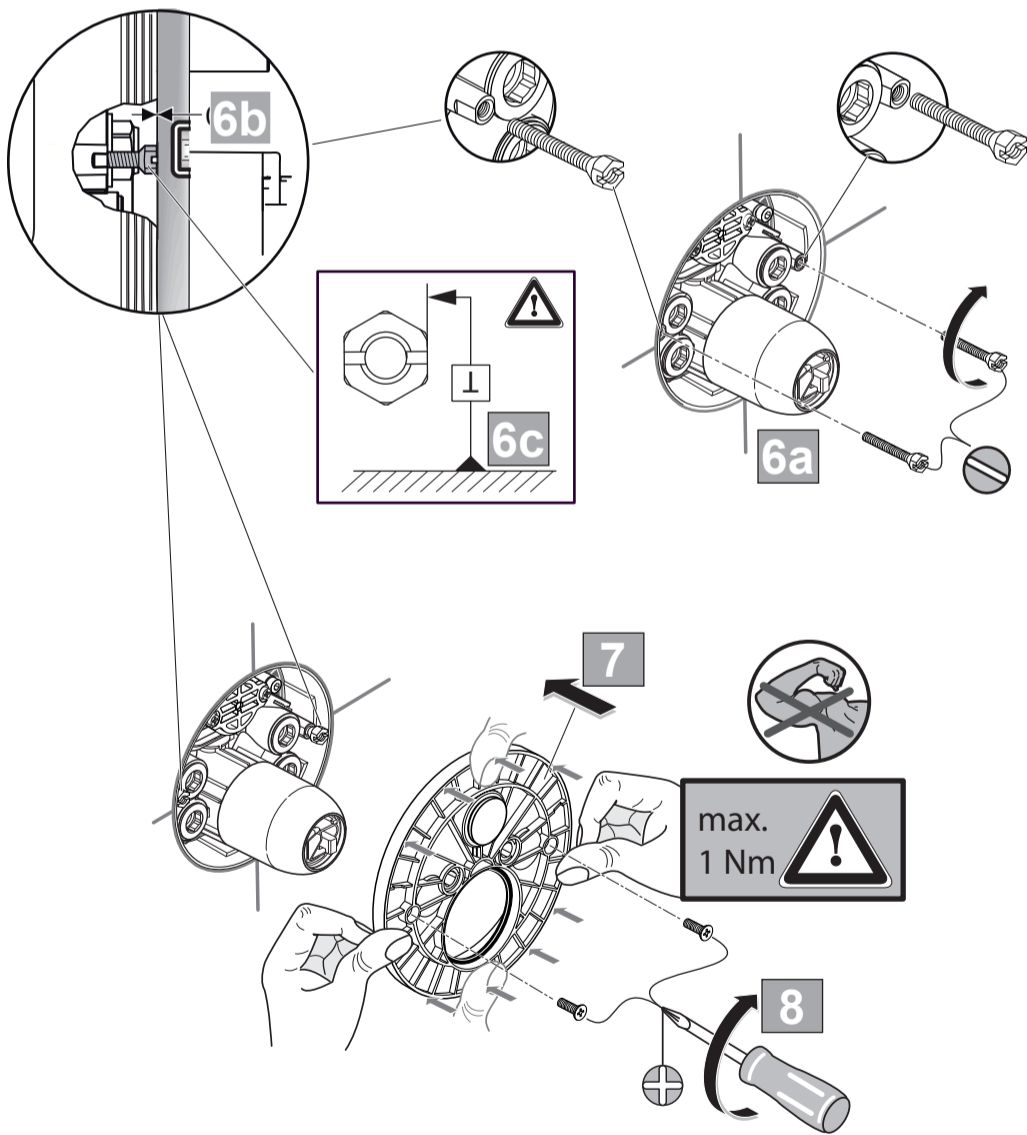

0	1	2	3	4	5	6	7	8	9
	°C	49,5	49,5	48	46	42,5	41	37	33,5	31	28
0,3 MPa 3 bar	50°C	16°C	65	65	63,5	60,5	57	53,5	49	44,5	39
	65°C	16°C	81	81	78,5	73	69	63,5	56	49	42,5
	81°C	16°C									

P	bar	MAX. 10	5	Q
		0,5	1	(3 bar)
T	°C	MAX. 80	65	l/min
			40	25