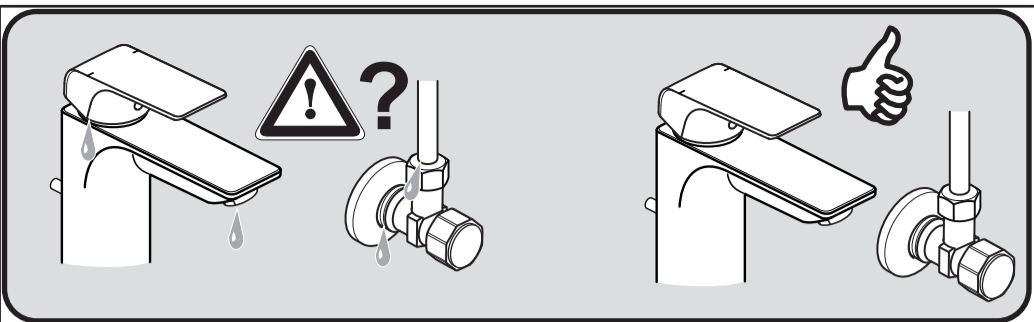

STRADA
 A 6297 ..

0116 / A 866 902
 (+ A 865 612)
 Made in Germany

Ideal Standard International NV
 Corporate Village - Gent Building
 Da Vincilaan 2
 1935 Zaventem
 Belgium

www.idealstandardinternational.com