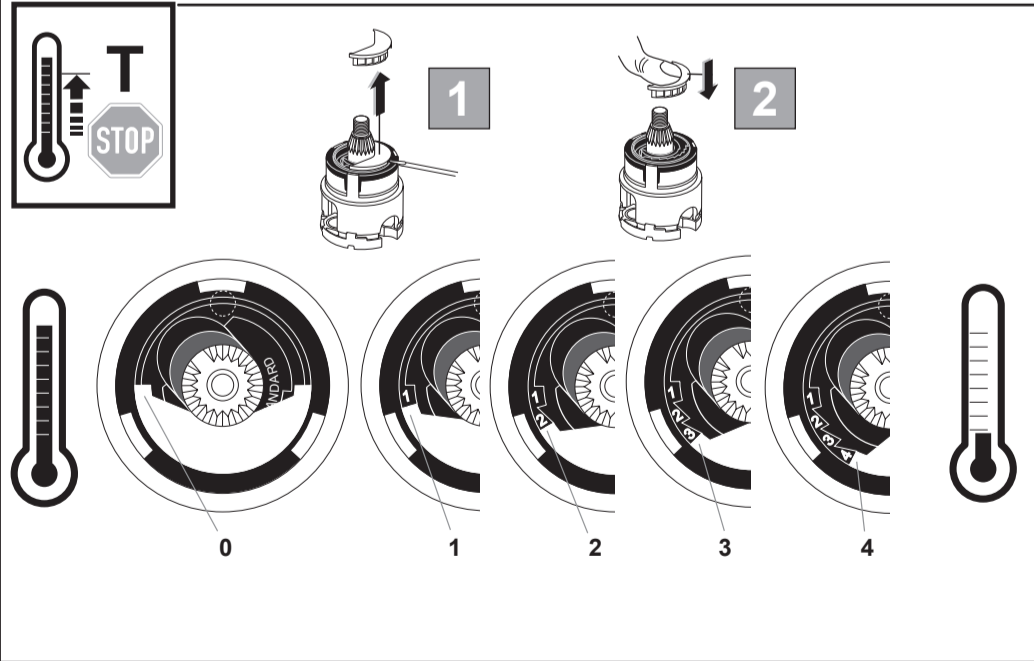

STRADA
 A 6297 ..

0116 / A 866 902
 (+ A 865 612)
 Made in Germany

Ideal Standard International NV
 Corporate Village - Gent Building
 Da Vincilaan 2
 1935 Zaventem
 Belgium

www.idealstandardinternational.com