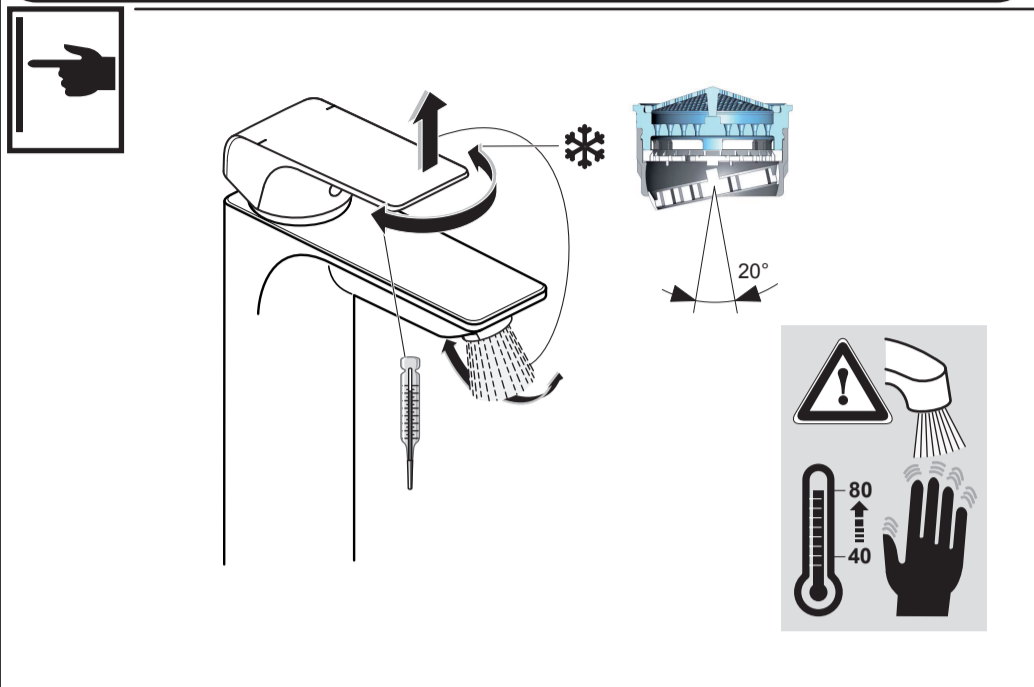

STRADA
 A 6297 ..

0116 / A 866 902
 (+ A 865 612)
 Made in Germany

Ideal Standard International NV
 Corporate Village - Gent Building
 Da Vincilaan 2
 1935 Zaventem
 Belgium

www.idealstandardinternational.com