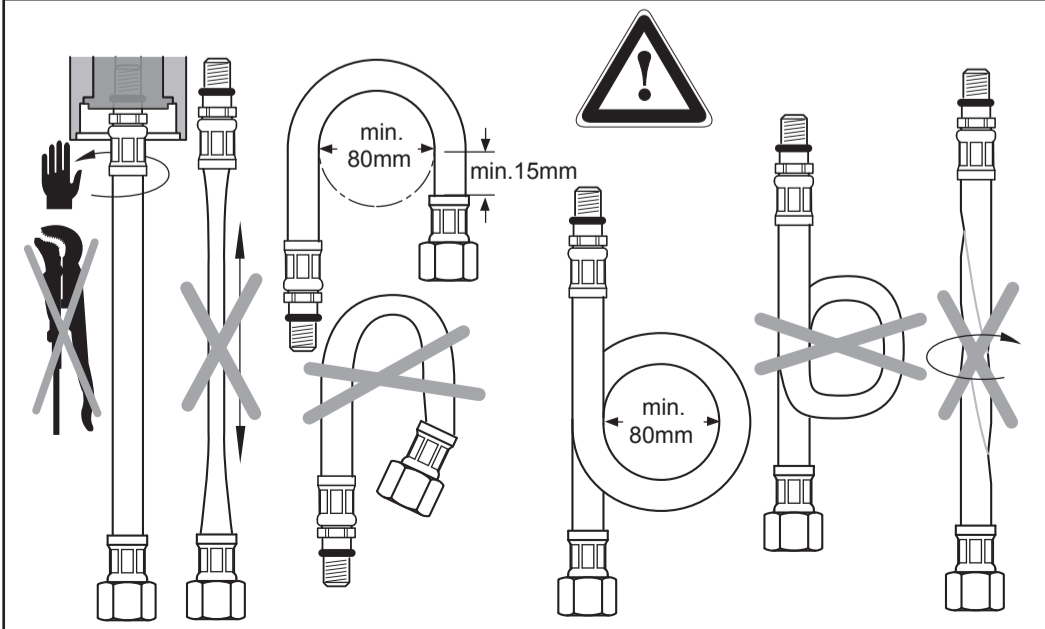

STRADA
 A 6297 ..

0116 / A 866 902
 (+ A 865 612)
 Made in Germany

Ideal Standard International NV
 Corporate Village - Gent Building
 Da Vincilaan 2
 1935 Zaventem
 Belgium

www.idealstandardinternational.com