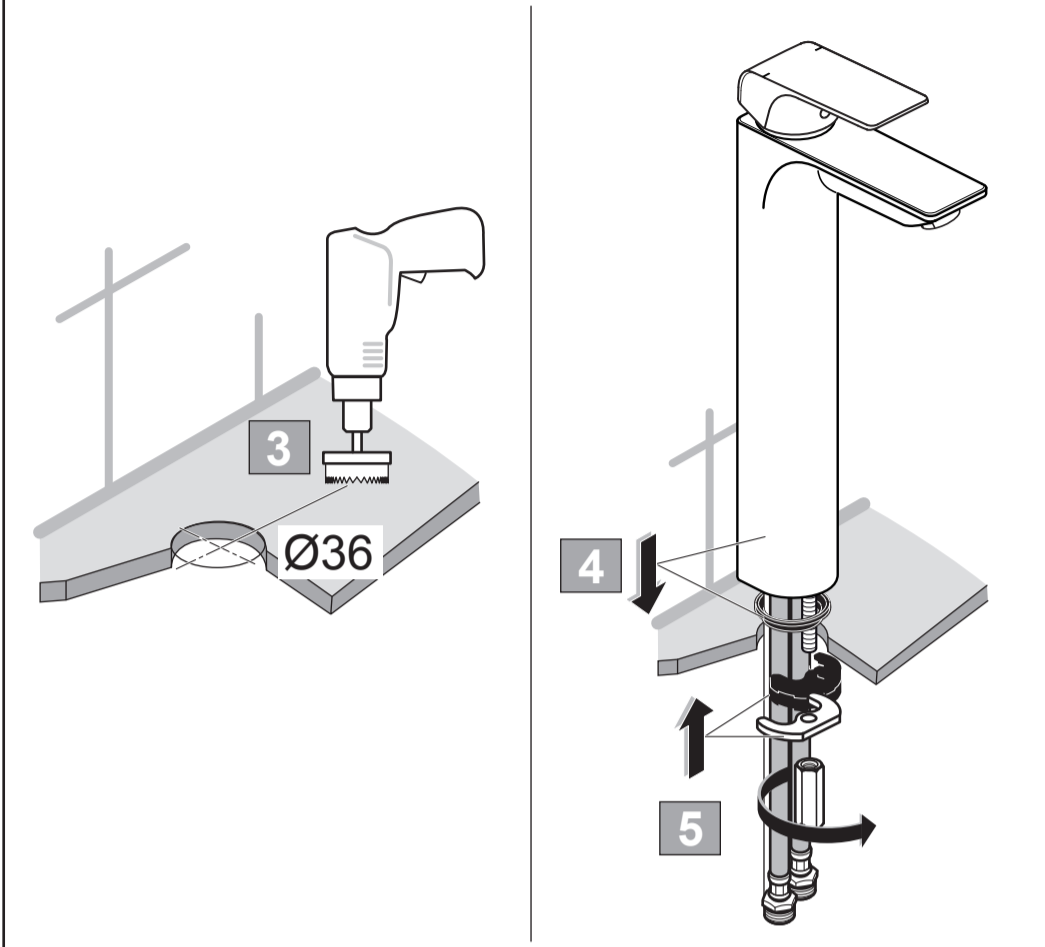

STRADA
 A 6297 ..

0116 / A 866 902
 (+ A 865 612)
 Made in Germany

Ideal Standard International NV
 Corporate Village - Gent Building
 Da Vincilaan 2
 1935 Zaventem
 Belgium

www.idealstandardinternational.com