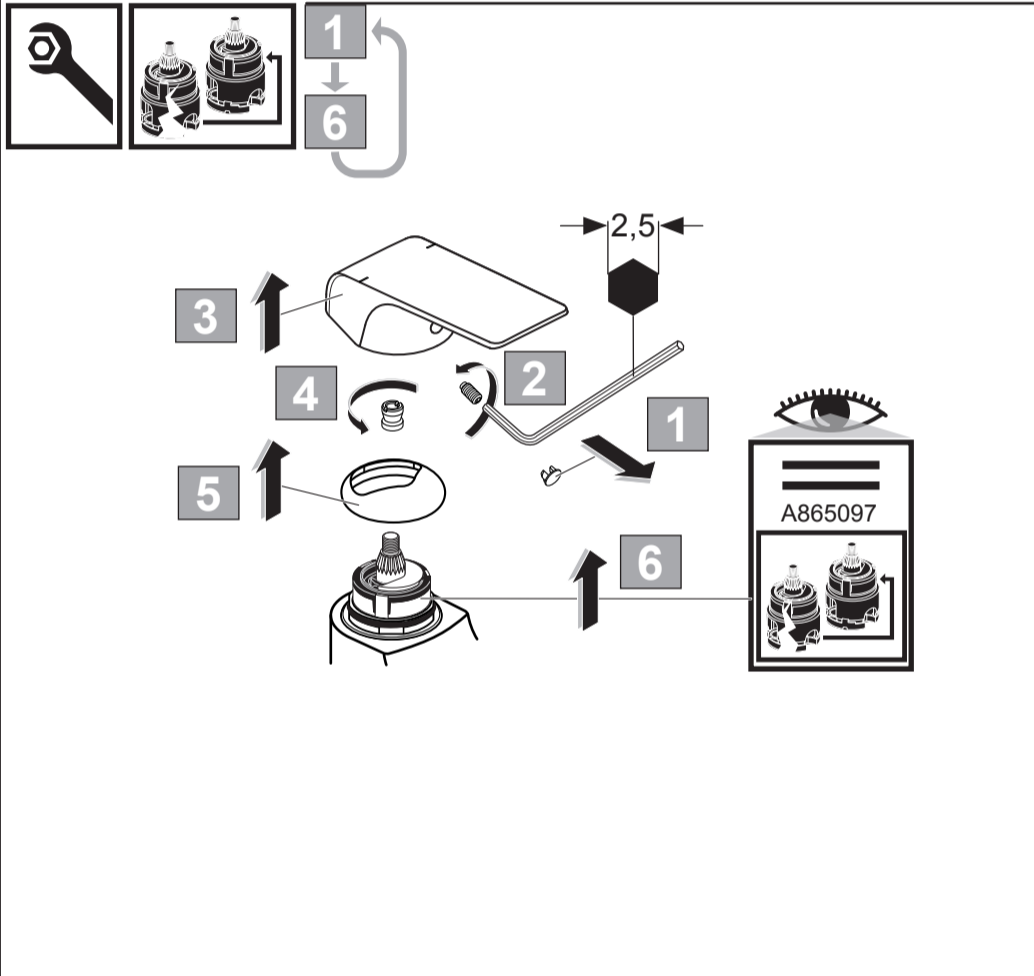

STRADA
 A 6297 ..

0116 / A 866 902
 (+ A 865 612)
 Made in Germany

Ideal Standard International NV
 Corporate Village - Gent Building
 Da Vincilaan 2
 1935 Zaventem
 Belgium

www.idealstandardinternational.com