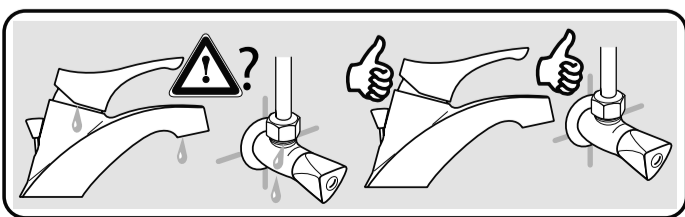

P	bar	0,5	MAX. 10	5	Q (3 bar)
T	°C	MAX. 80	65	40	l/min
					5