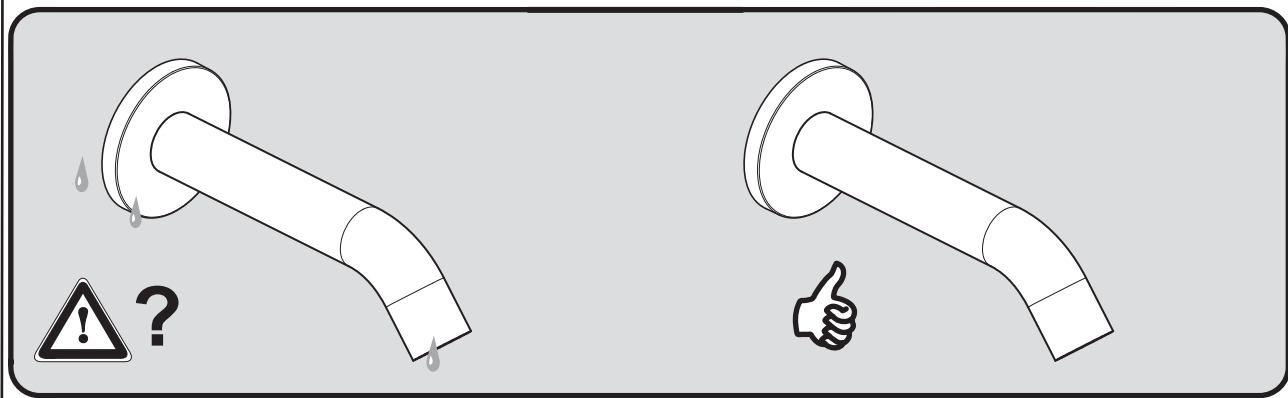

P	bar	MIN. 0,5		MAX. 5		Q (3 bar)	
	T	°C	MIN. 10	MAX. 80			l/min	25