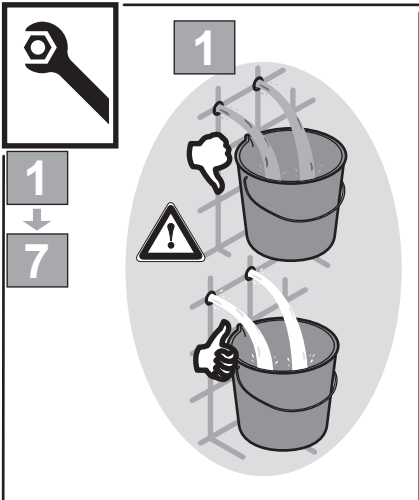

P	bar	MIN. 0,5		MAX. 5		Q (3 bar)	
	T	°C	MIN. 10	MAX. 80			l/min	25