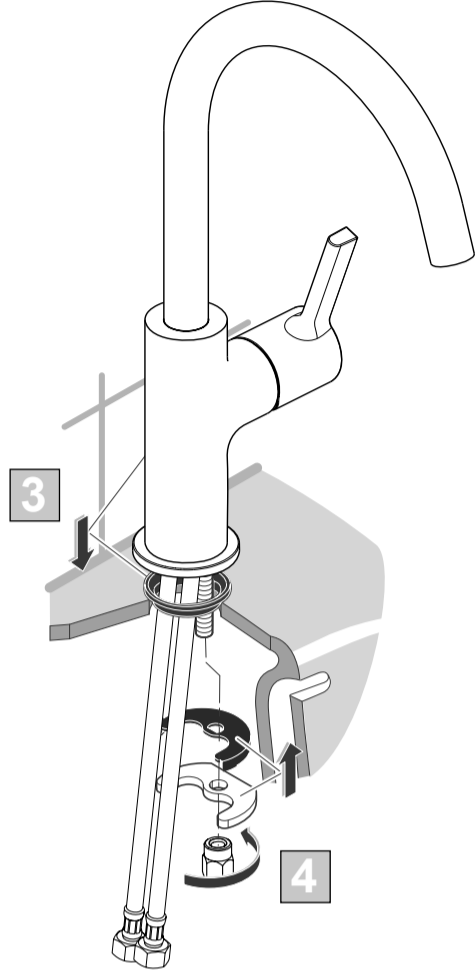

1

2

3

4

7

7

1

2

P	°C	°C	°C	°C	°C	°C					
							4	3	2	1	0
50°C	15°C	27	33	41	48	50					
65°C	15°C	33	42	53	63	65					
85°C	15°C	41	53	68	83	85					

P	bar	MAX. 10	5		Q (3 bar)
T	°C	MAX. 80	65		l/min
			40		5