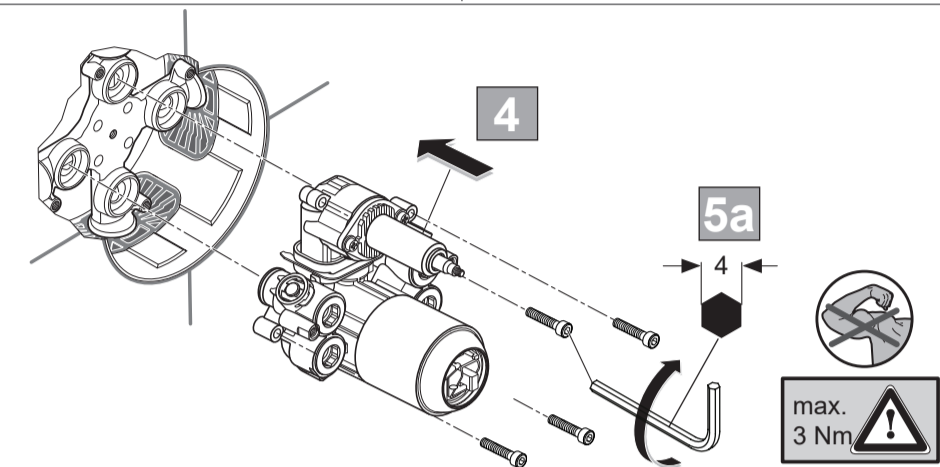

P	bar	MAX. 10	5	Q (3 bar)
0,5				
T	°C	MAX. 80	65	l/min
			40	23