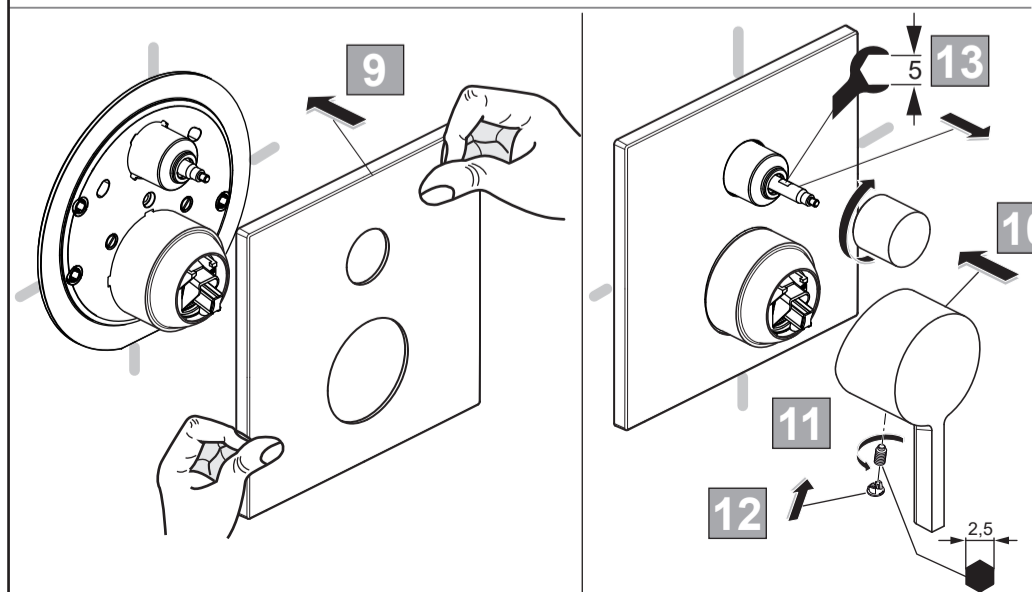

P	bar	MAX. 10	5	Q (3 bar)
0,5				
T	°C	MAX. 80	65	l/min
			40	23