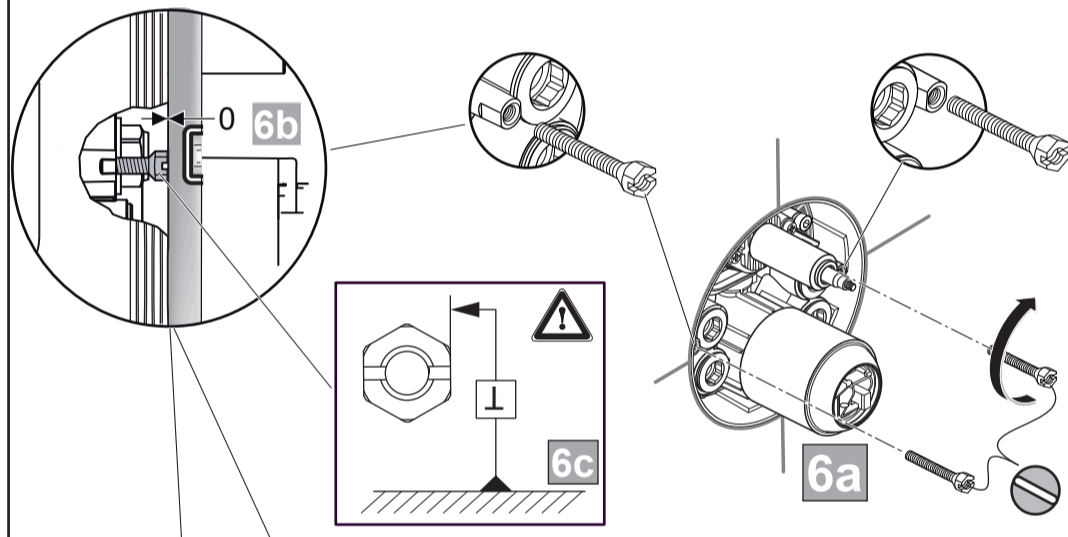

P	bar	MAX. 10	5	Q (3 bar)
0,5				
T	°C	MAX. 80	65	l/min
			40	23