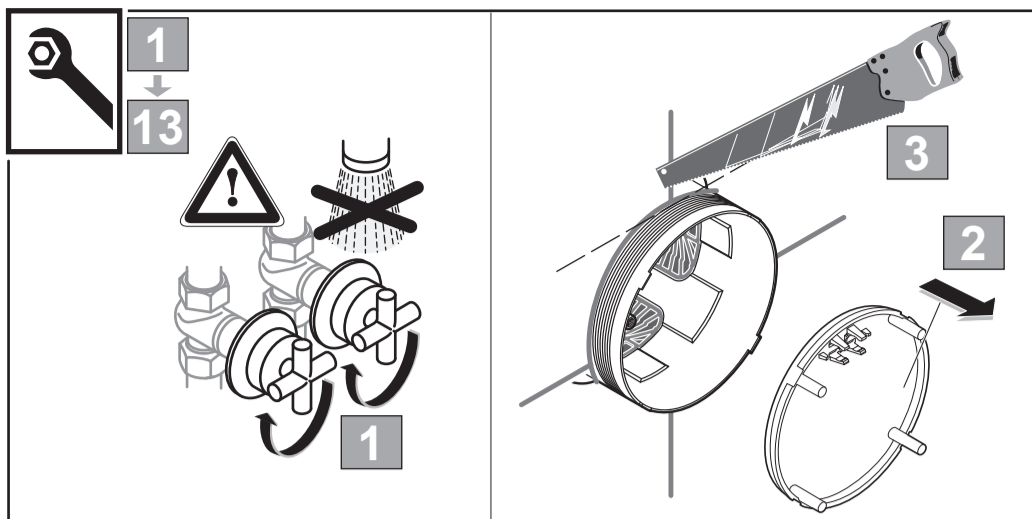

Ideal Standard

JOY NEO

A 7621 .. A 7622 ..

0122 / A 869 023

A7621

A7622

Ideal Standard International NV
 Corporate Village - Gent Building
 Da Vincilaan 2
 1935 Zaventem
 Belgium

www.idealstandardinternational.com