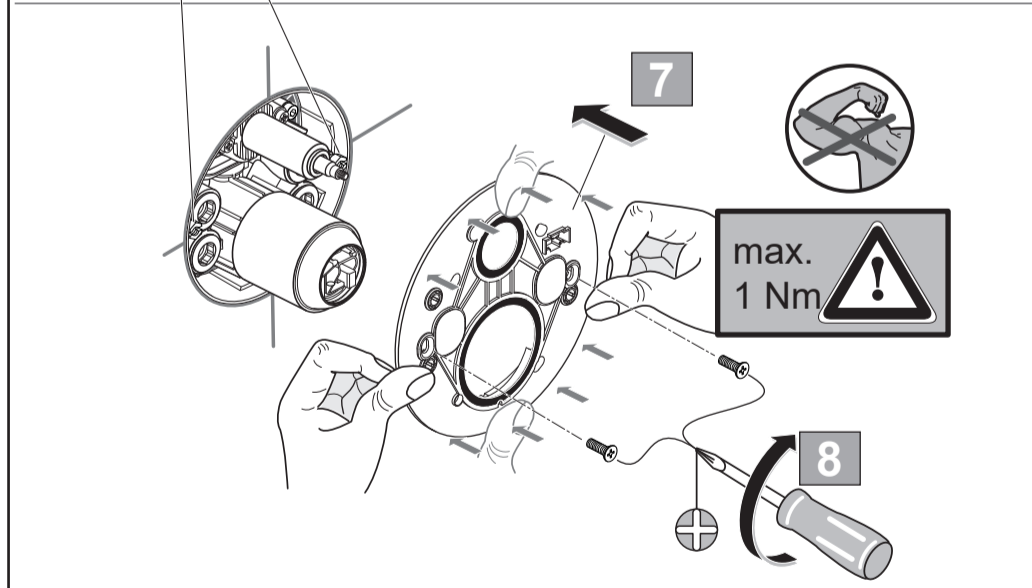

P	bar	MAX. 10	5	Q (3 bar)
0,5				
T	°C	MAX. 80	65	l/min
			40	23