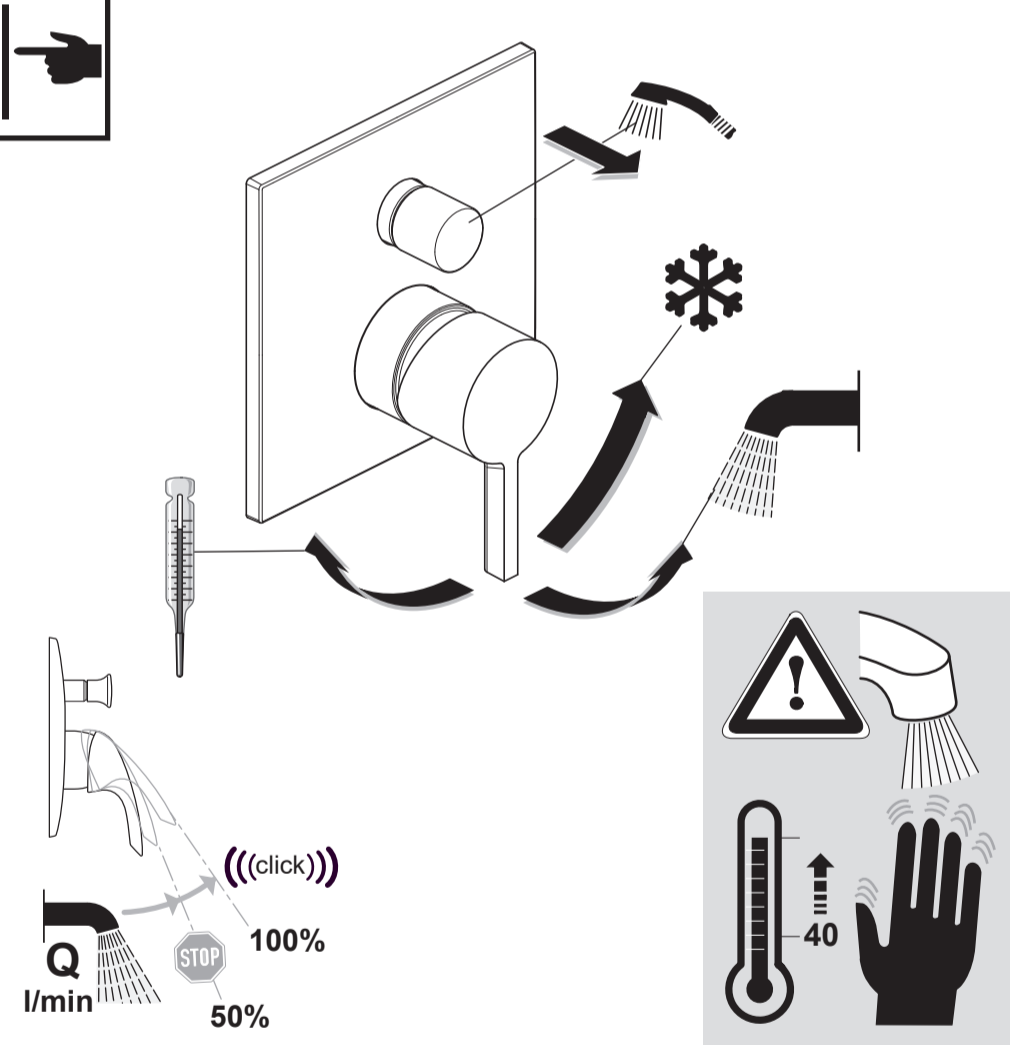

P	bar	MAX. 10	5	Q (3 bar)
0,5				
T	°C	MAX. 80	65	l/min
			40	23