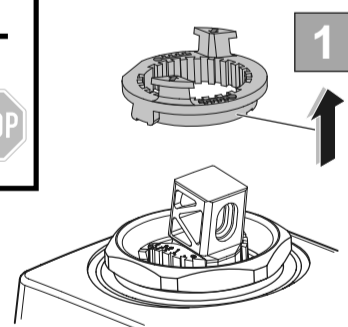

	P	bar				Q (3 bar)
	T	°C				l/min
BD414..						9
BD416..;BD471..						6

GUSTO

Ideal Standard

06.2023 / B565234

Ideal Standard International NV
Corporate Village – Gent Building
Da Vincilaan 2
1935 Zaventem
Belgium
<http://www.idealstandardinternational.com>