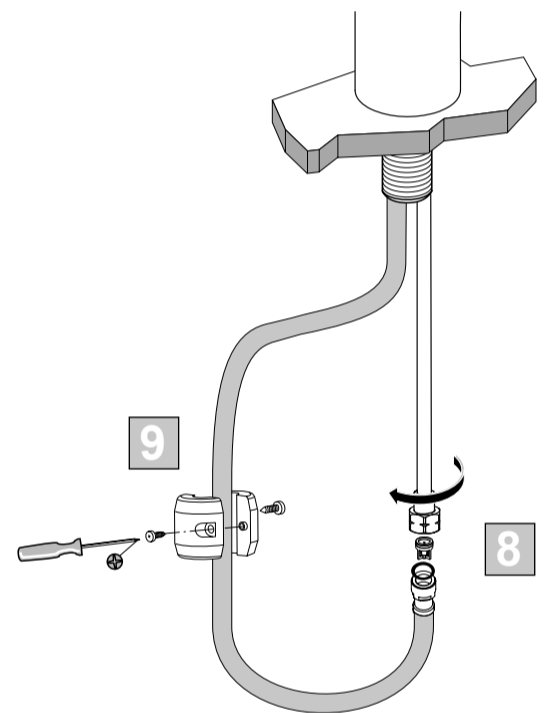

	P	bar				Q (3 bar)
	T	°C				l/min
BD414..						9
BD416..;BD471..						6

GUSTO

Ideal Standard

06.2023 / B565234

Ideal Standard International NV
Corporate Village – Gent Building
Da Vincilaan 2
1935 Zaventem
Belgium
<http://www.idealstandardinternational.com>