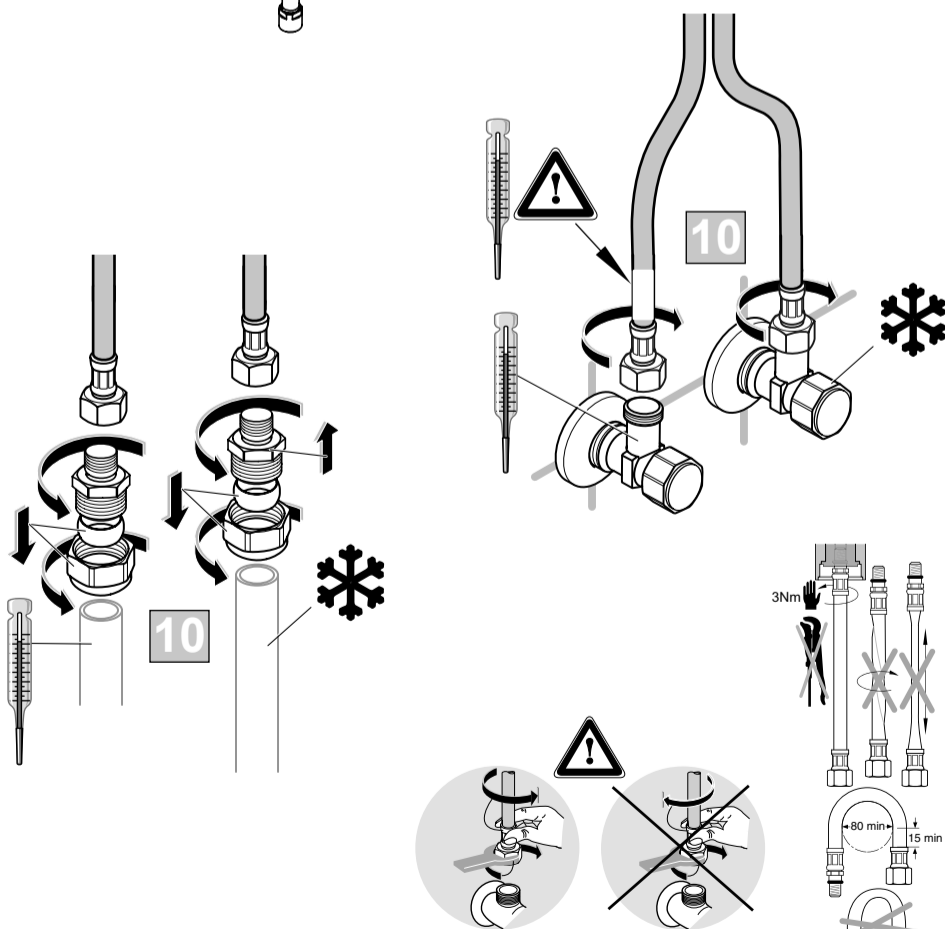

	P	bar				Q (3 bar)
	T	°C				l/min
BD414..						9
BD416..;BD471..						6

GUSTO

Ideal Standard

06.2023 / B565234

Ideal Standard International NV
Corporate Village – Gent Building
Da Vincilaan 2
1935 Zaventem
Belgium
<http://www.idealstandardinternational.com>