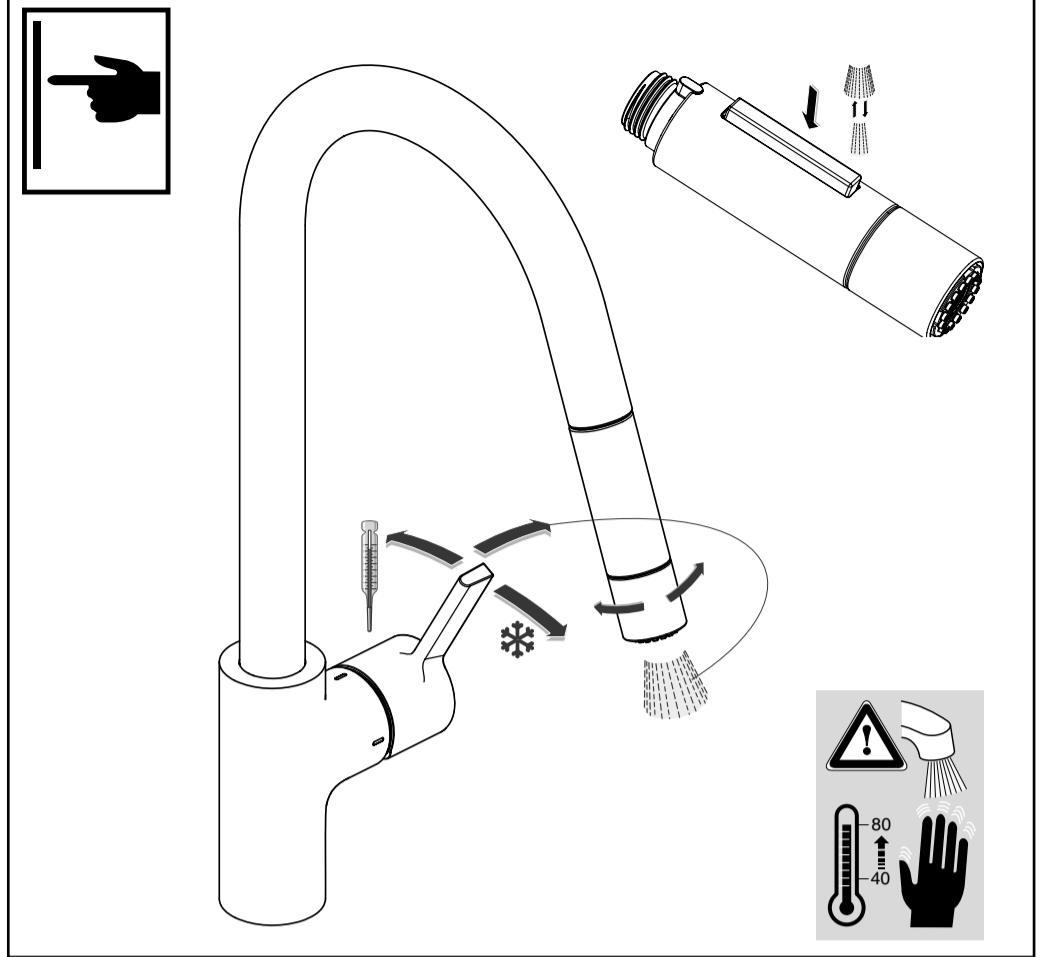

	P	bar				Q (3 bar)
	T	°C				l/min
BD414..						9
BD416..;BD471..						6

GUSTO

Ideal Standard

06.2023 / B565234

Ideal Standard International NV
Corporate Village – Gent Building
Da Vincilaan 2
1935 Zaventem
Belgium
<http://www.idealstandardinternational.com>