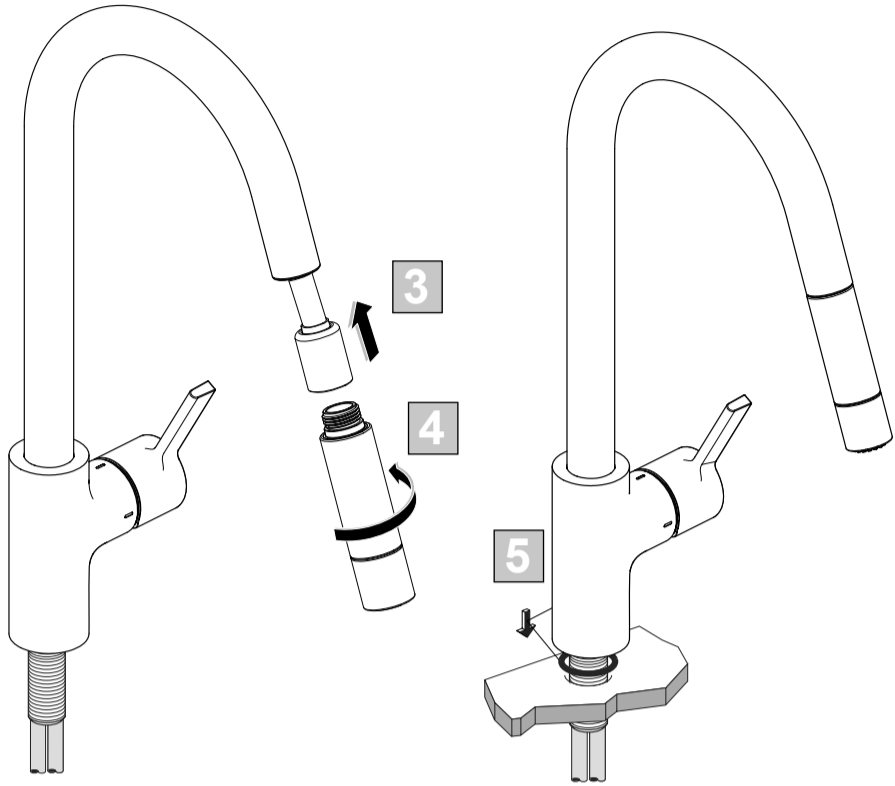

	P	bar				Q (3 bar)
	T	°C				l/min
BD414..						9
BD416..;BD471..						6

GUSTO

Ideal Standard

06.2023 / B565234

Ideal Standard International NV
Corporate Village – Gent Building
Da Vincilaan 2
1935 Zaventem
Belgium
<http://www.idealstandardinternational.com>