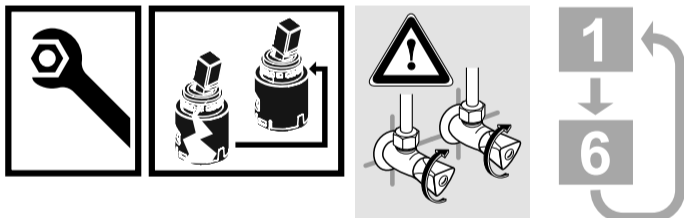

	P	bar				Q (3 bar)
	T	°C				l/min
BD414..						9
BD416..;BD471..						6

GUSTO

Ideal Standard

06.2023 / B565234

Ideal Standard International NV
Corporate Village – Gent Building
Da Vincilaan 2
1935 Zaventem
Belgium
<http://www.idealstandardinternational.com>