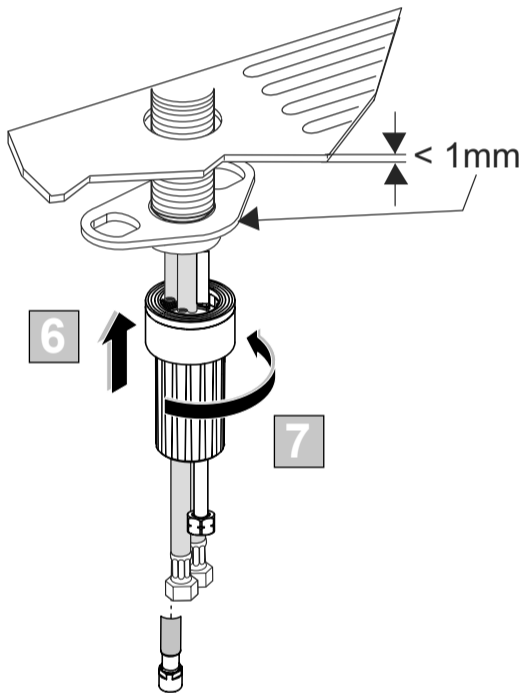

	P	bar				Q (3 bar)
	T	°C				l/min
BD414..						9
BD416..;BD471..						6

GUSTO

Ideal Standard

06.2023 / B565234

Ideal Standard International NV
Corporate Village – Gent Building
Da Vincilaan 2
1935 Zaventem
Belgium
<http://www.idealstandardinternational.com>