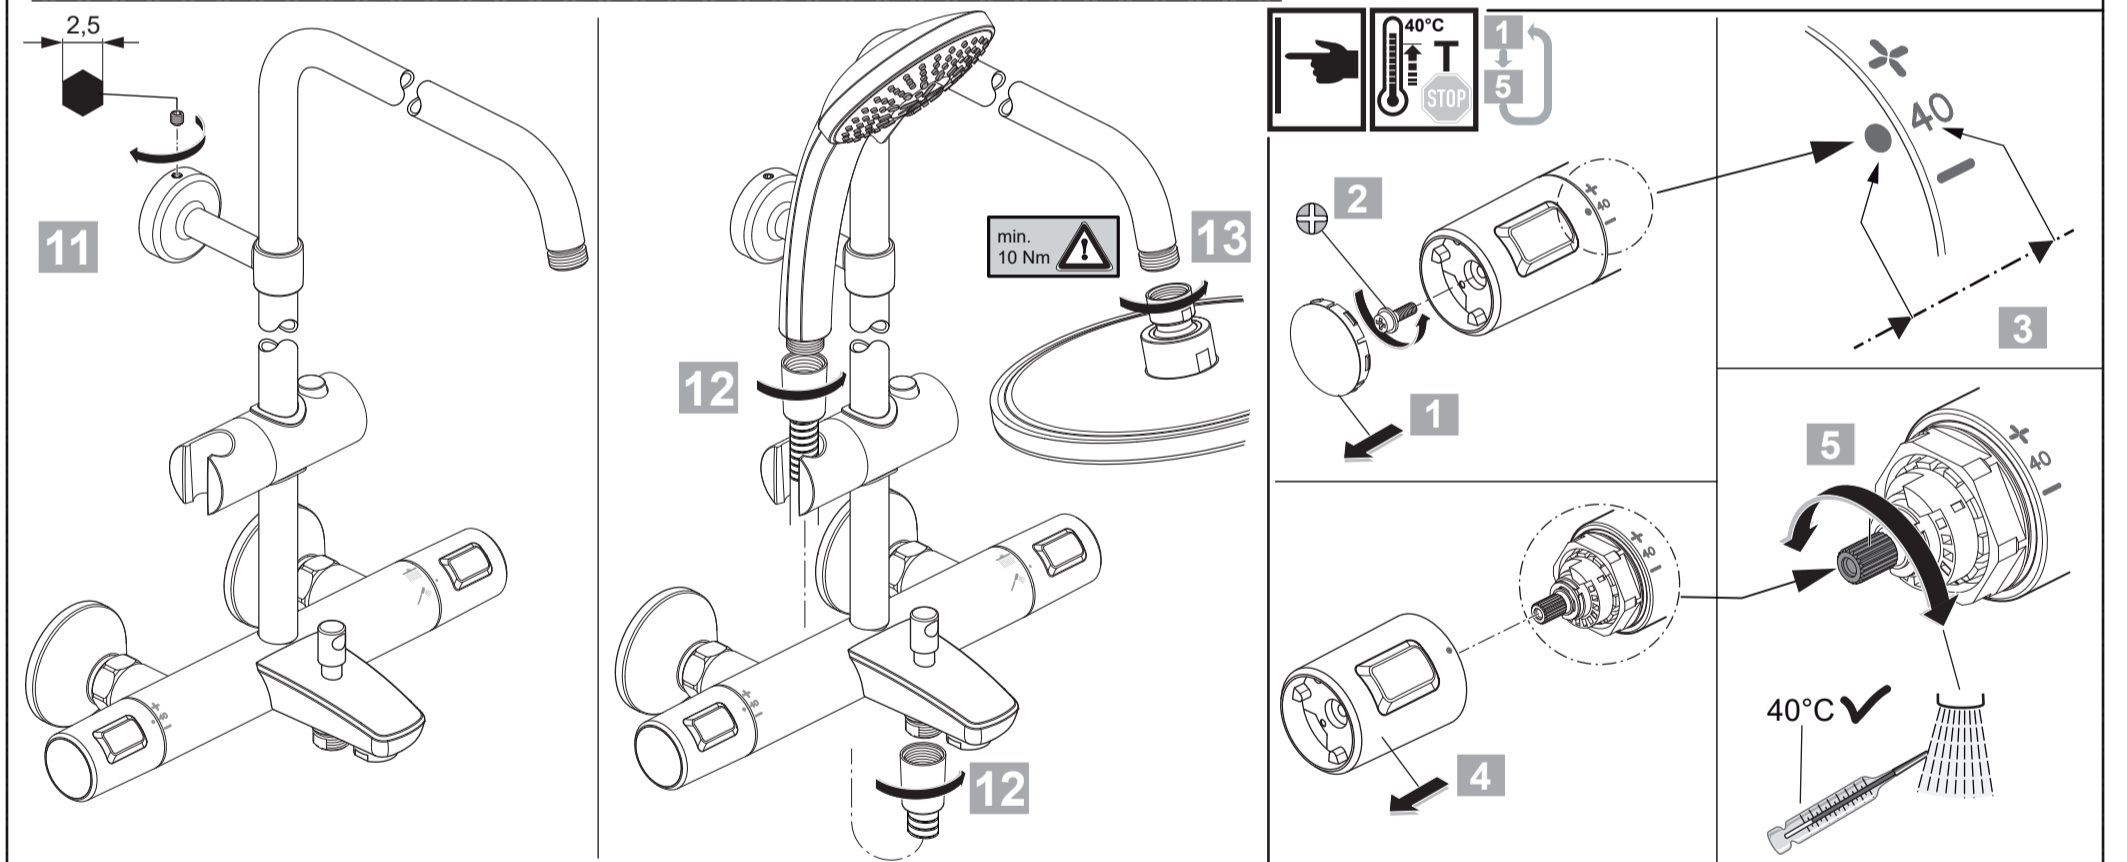

P	bar		MAX. 10		Q	(3 bar)
	T	°C		MAX. 80		l/min	
						8	12
						20