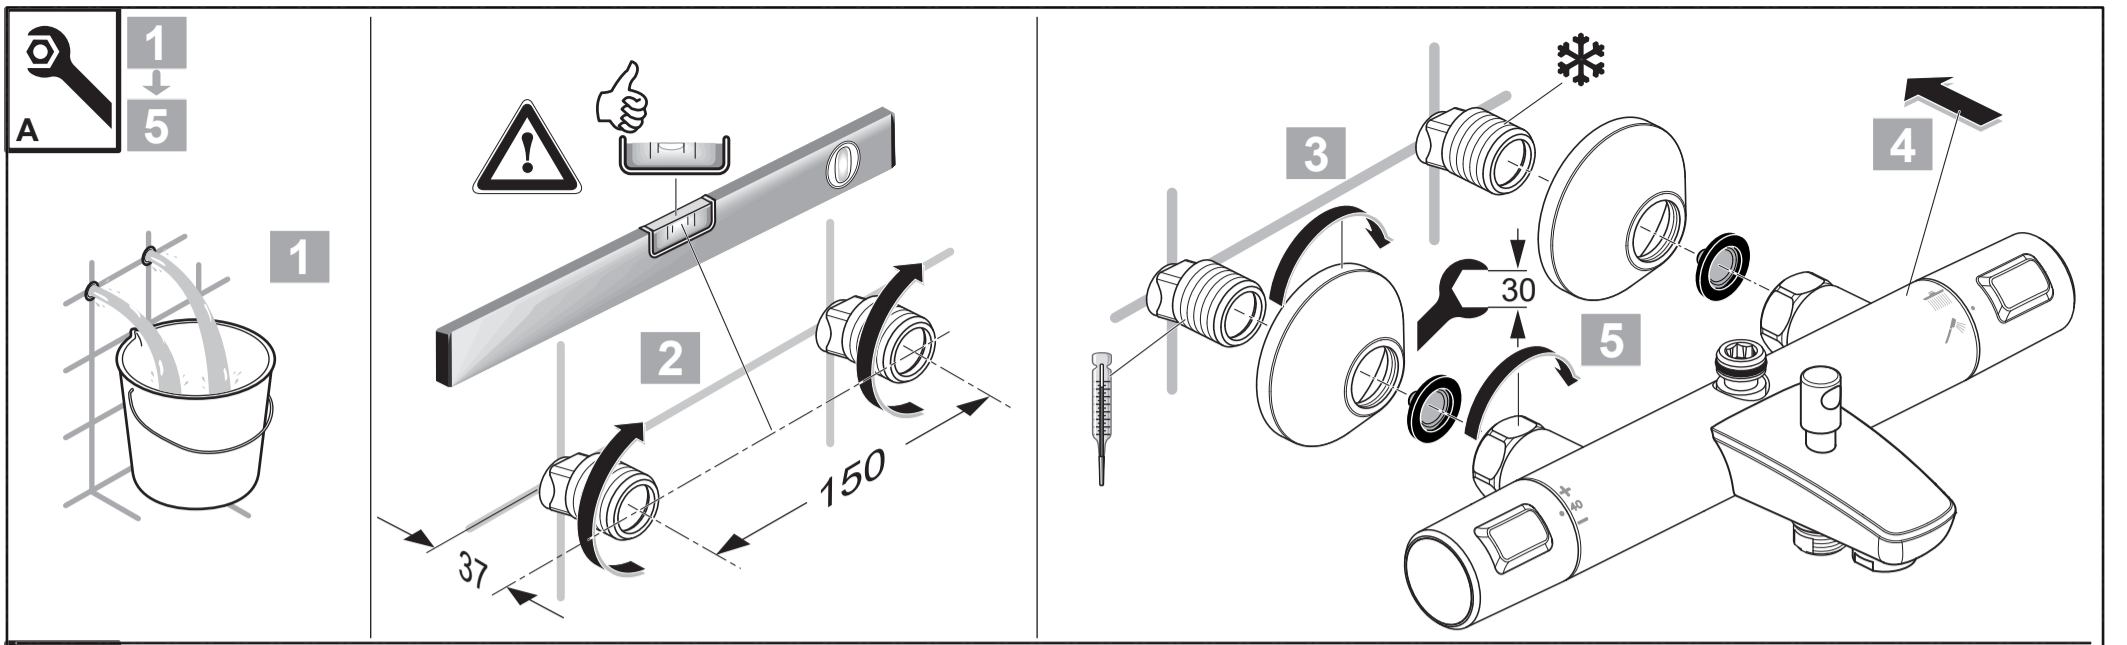

P	bar		MAX. 10		Q	(3 bar)
	T	°C		MAX. 80		l/min	
						8	12
						20