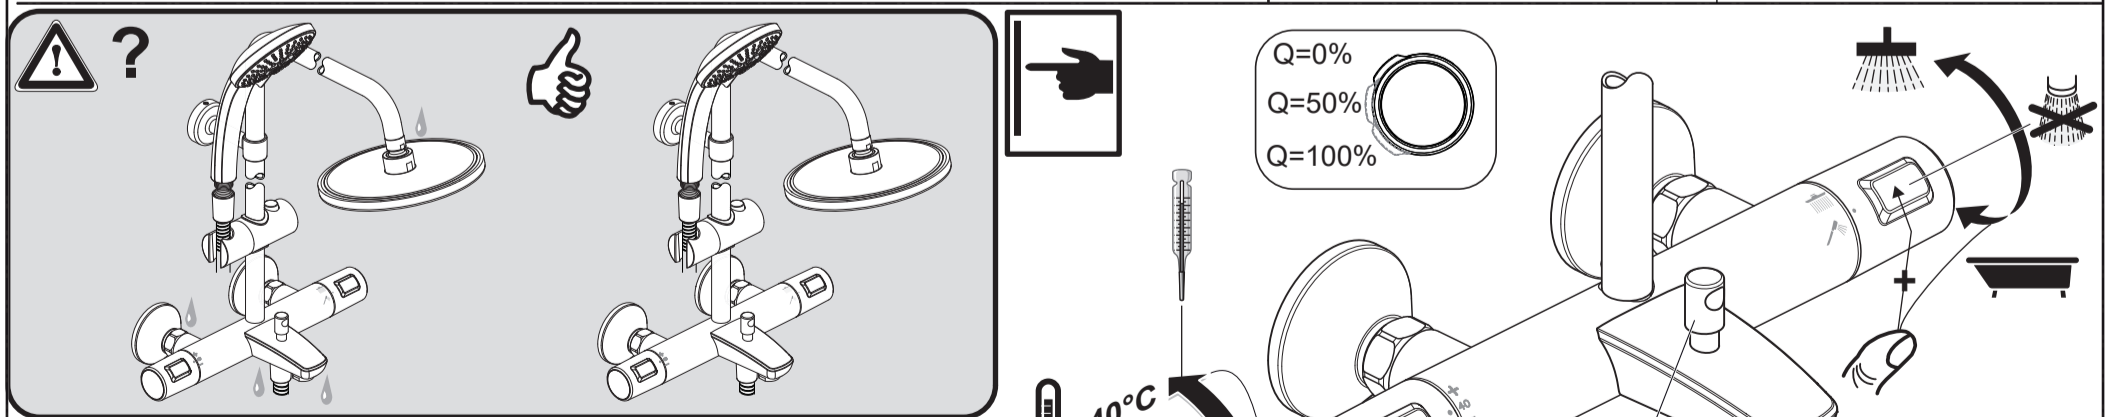

P	bar		MAX. 10		Q	(3 bar)
	T	°C		MAX. 80		l/min	
						8	12
						20