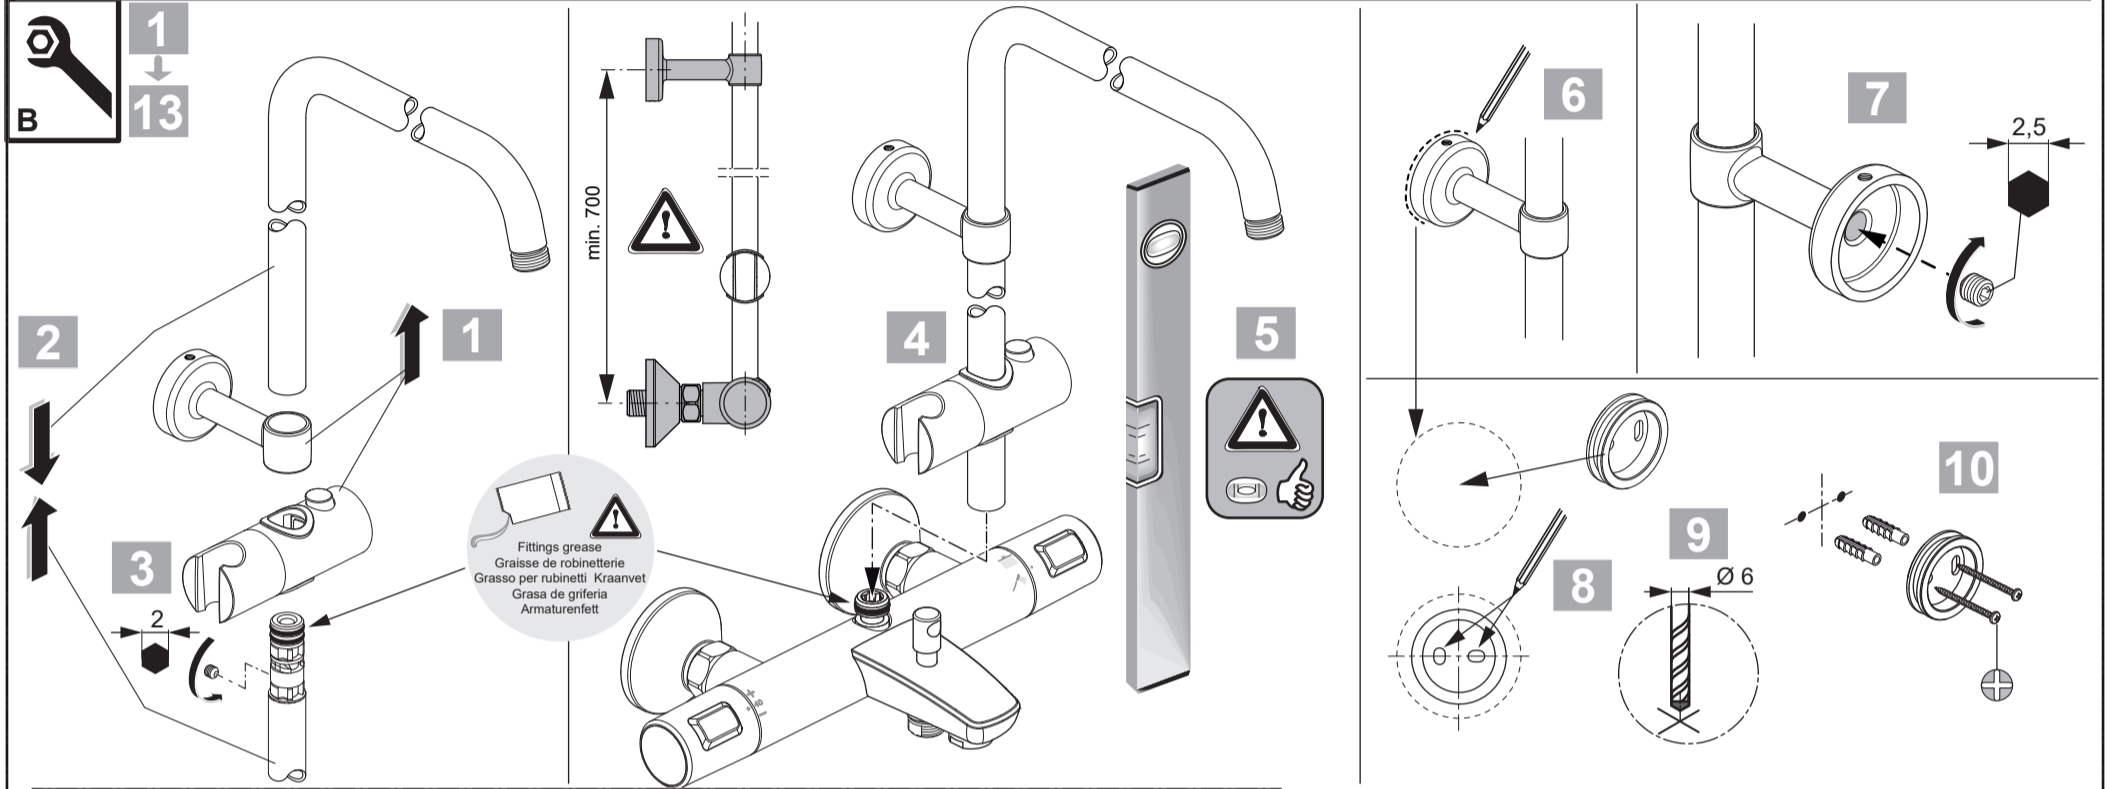

18	A 861 273 AA	
19	A 861 379 AA	150 mm
	A 861 380 AA	300 mm

Ideal Standard

CERATHERM T25
A 7590 ..

0522 / A 869 009
 Made in Germany

Ideal Standard International NV
 Corporate Village - Gent Building
 Da Vincilaan 2
 1935 Zaventem
 Belgium

www.idealstandardinternational.com

	P	bar		MAX. 10		Q	(3 bar)
	T	°C		MAX. 80		l/min	
						8	12
						20	