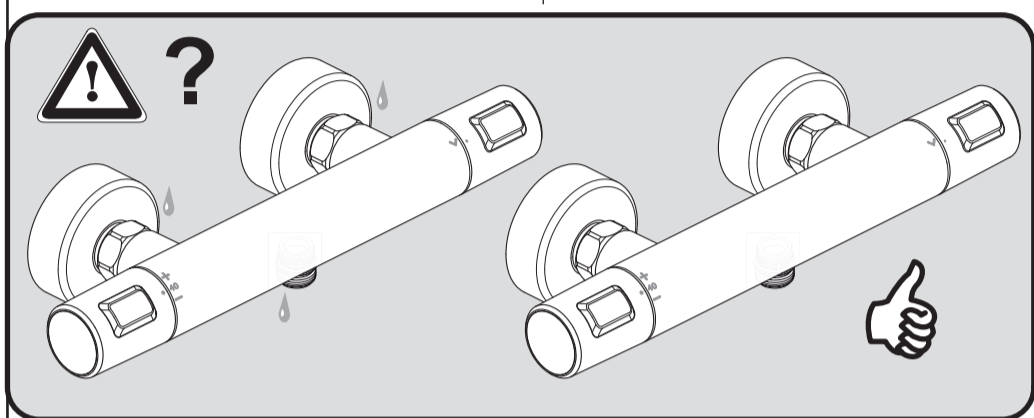

Ideal Standard

CERATHERM T25
A 7569 XG

0221 / A 868 884
 Made in Germany

Ideal Standard International NV
 Corporate Village - Gent Building
 Da Vincilaan 2
 1935 Zaventem
 Belgium

www.idealstandardinternational.com