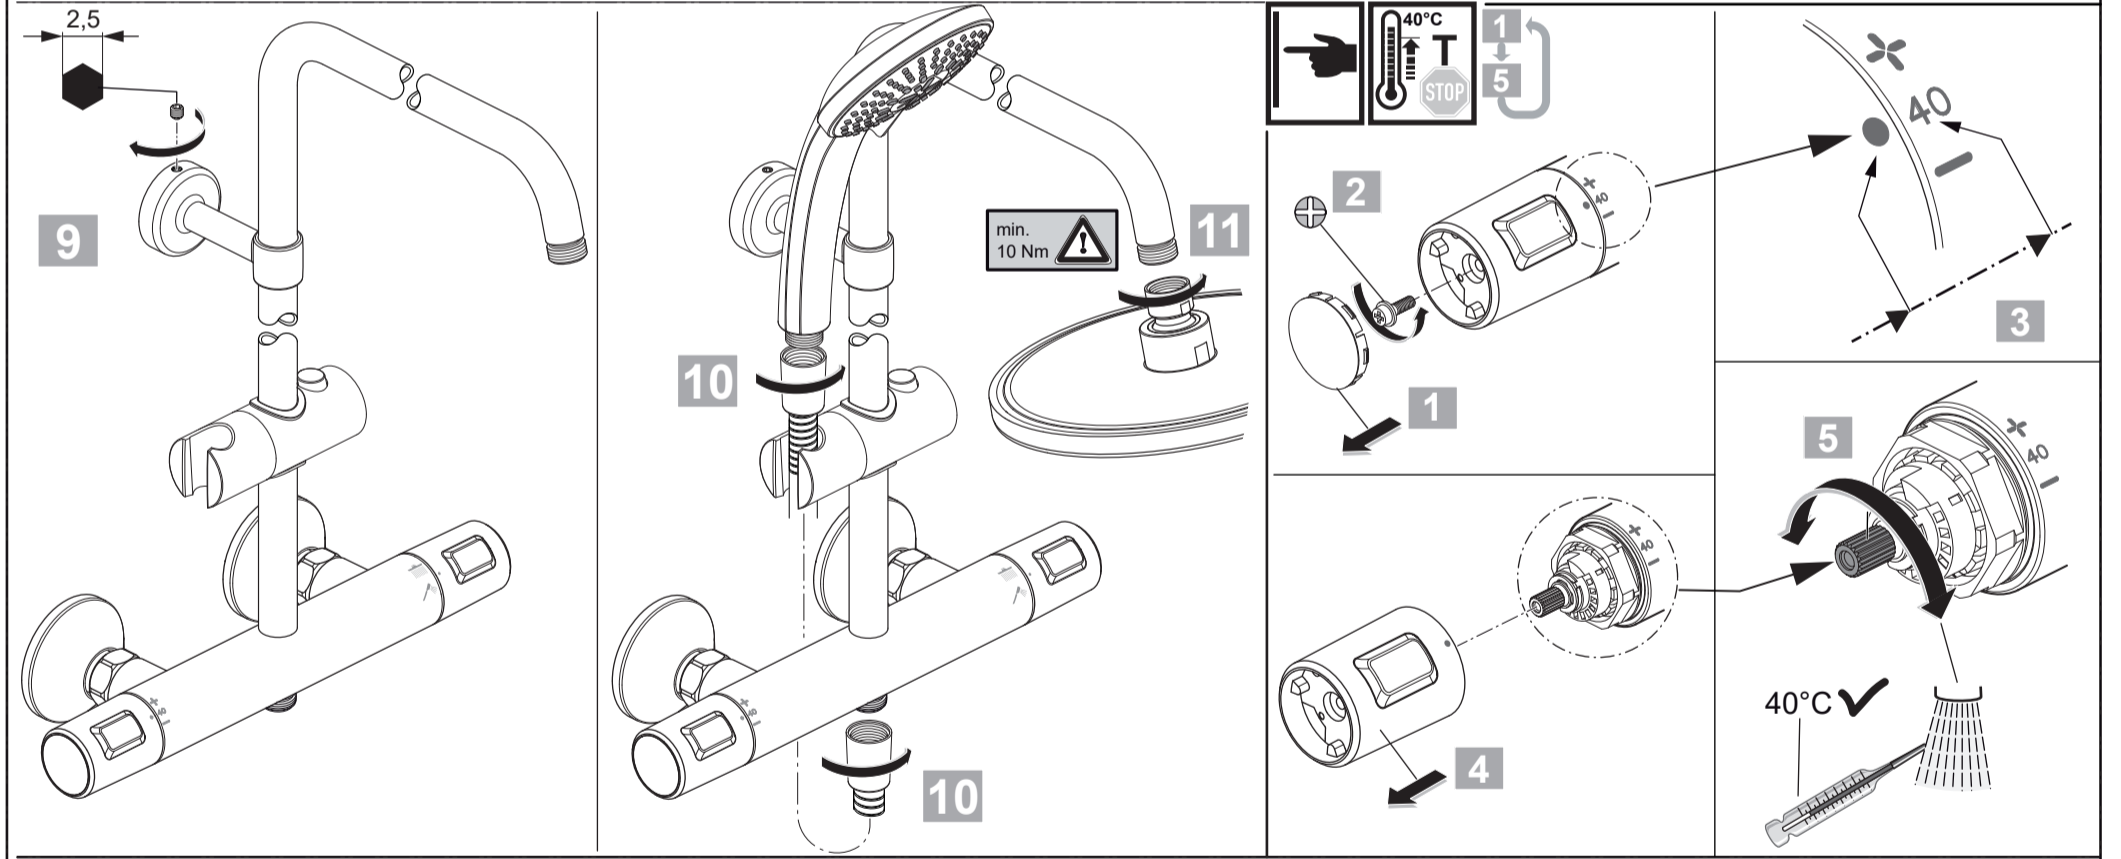

P	bar		MAX. 10		Q (3 bar)
	T	°C		MAX. 80		l/min
				65		
				55		
						8 12