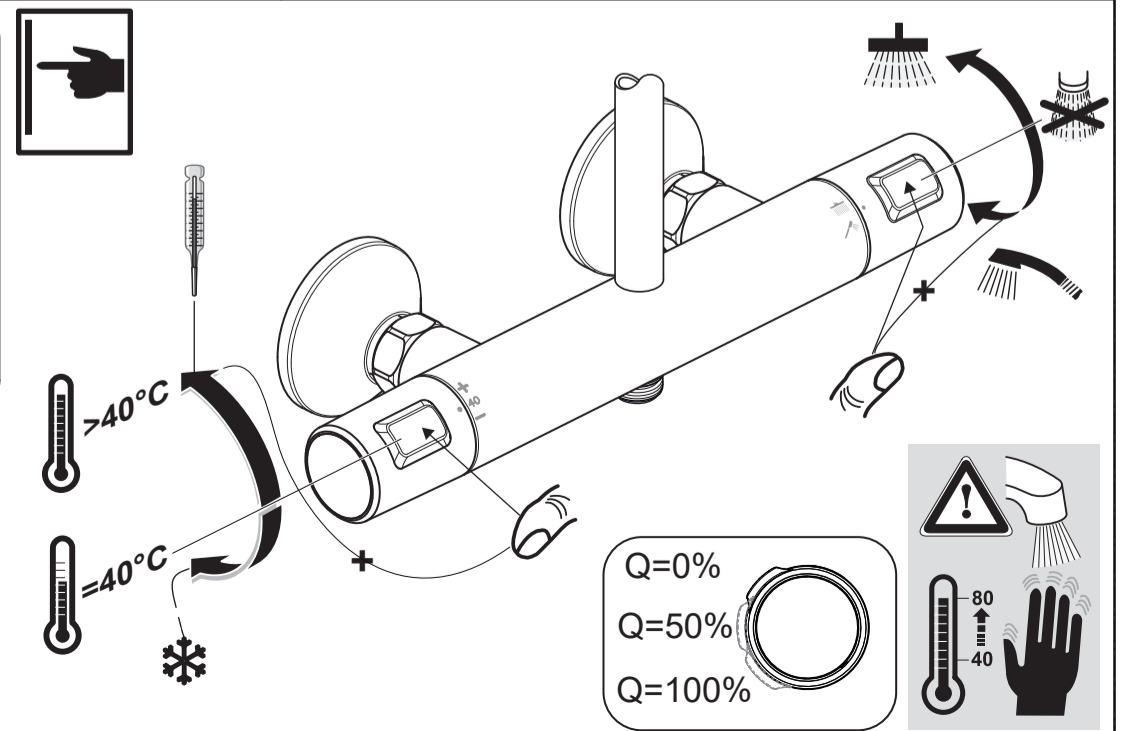

P	bar		MAX. 10		Q (3 bar)
	T	°C		MAX. 80		l/min
				65		
				55		
						8 12