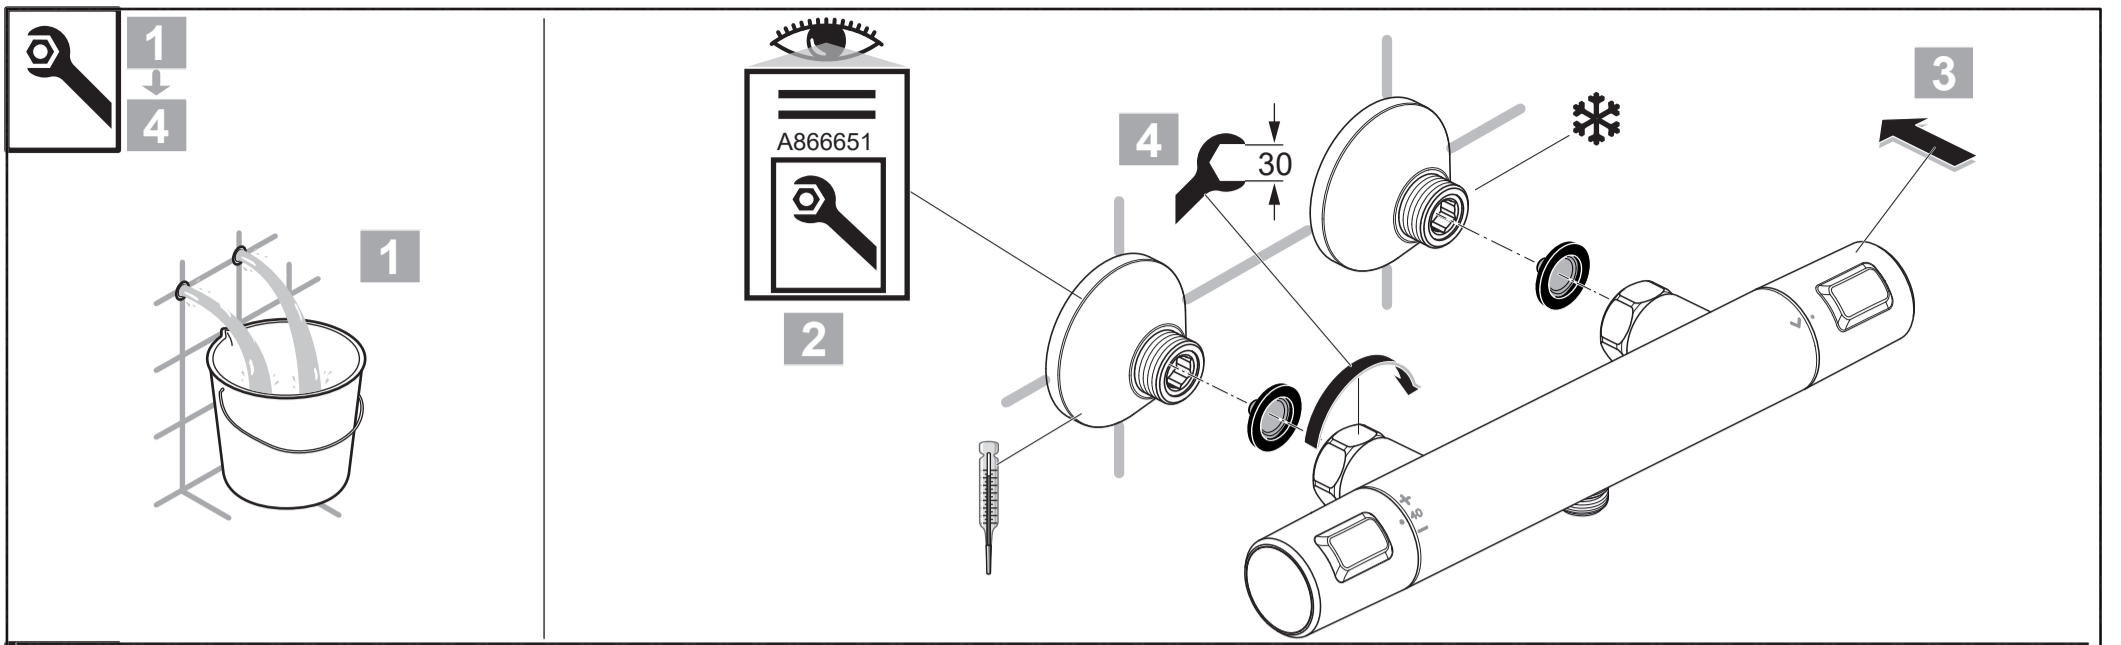

P	bar		MAX. 10		Q (3 bar)
	T	°C		MAX. 80		l/min
				65		
				55		
						8 12