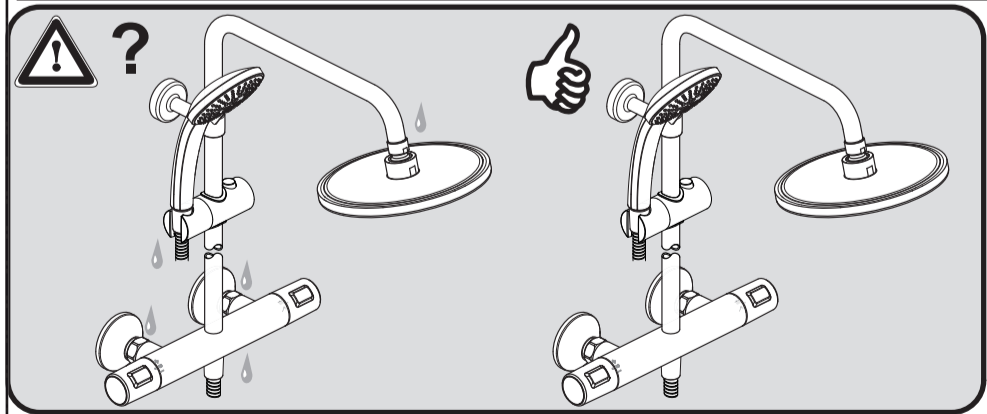

P	bar		MAX. 10		Q (3 bar)
	T	°C		MAX. 80		l/min
				65		
				55		
						8 12