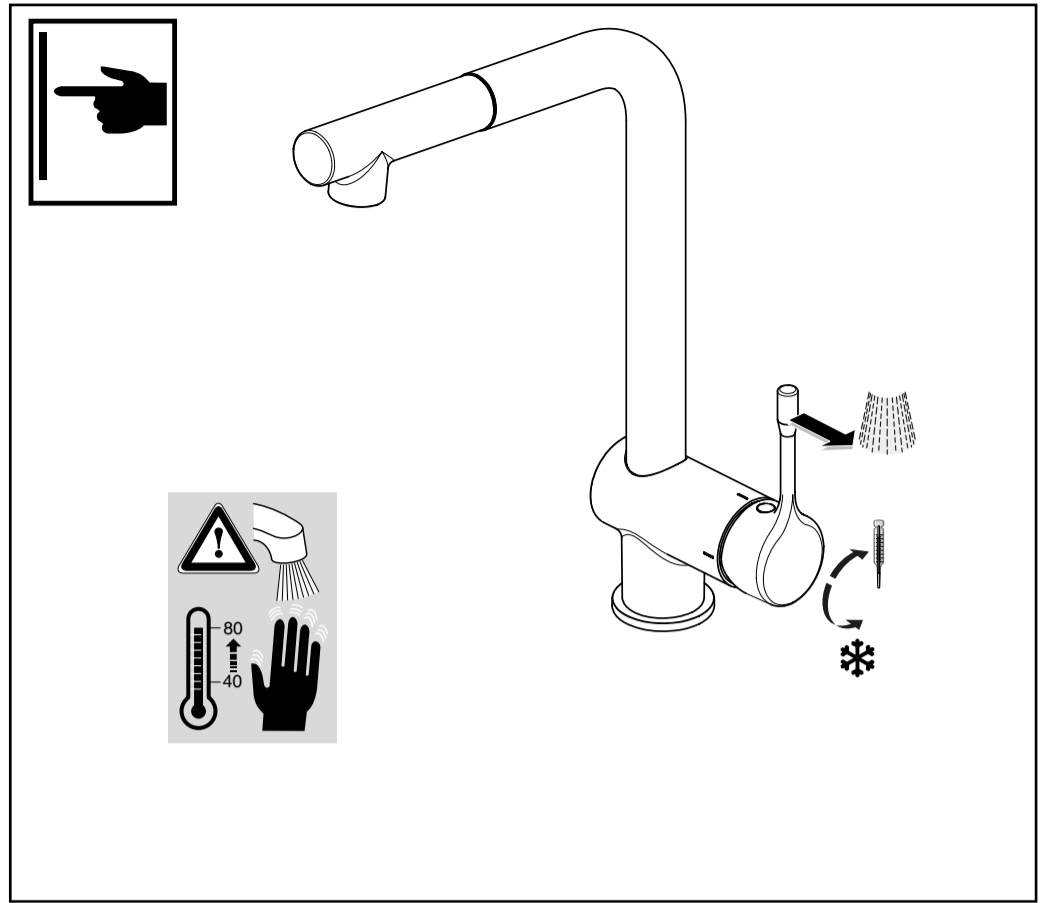

CERALOOK

Ideal Standard

05.2022 / B565226

B D573 ..

Ideal Standard International NV  
Corporate Village – Gent Building  
Da Vincilaan 2  
1935 Zaventem  
Belgium  
<http://www.idealstandardinternational.com>